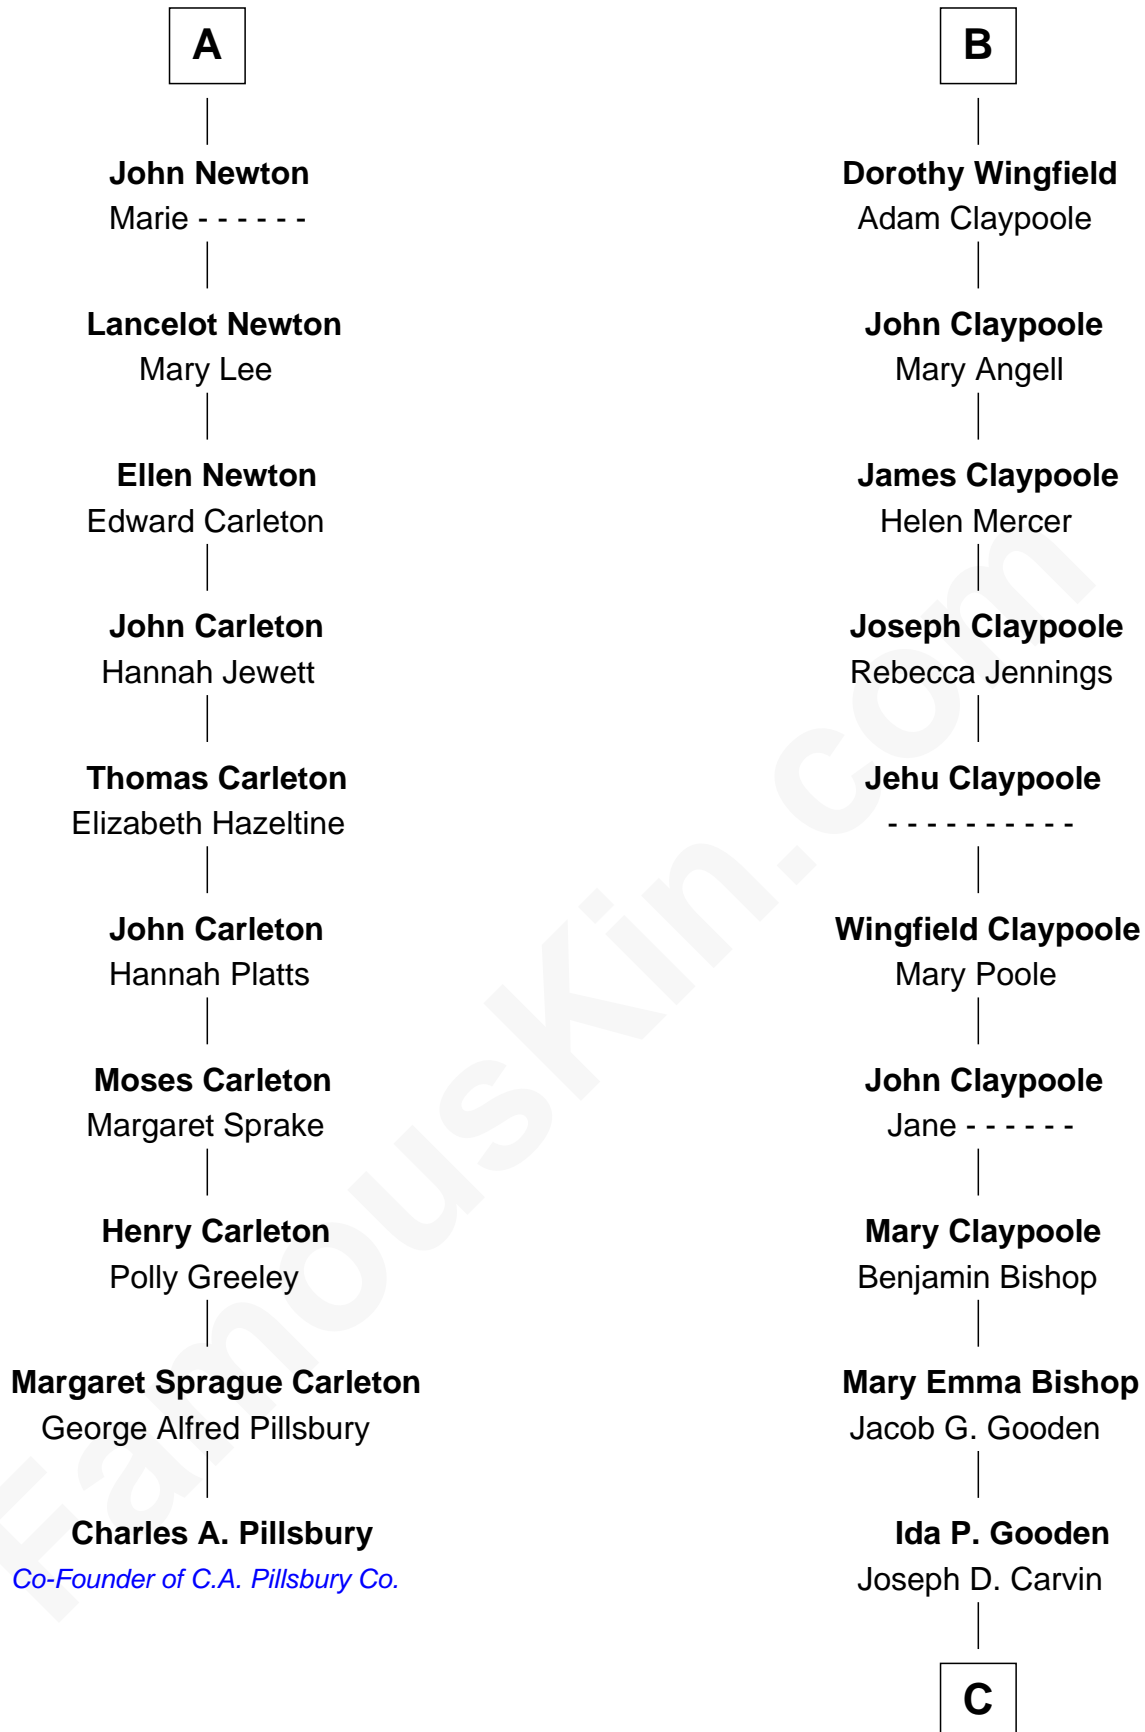

FamousKin.com

Relationship Chart of

Charles A. Pillsbury

Co-Founder of C.A. Pillsbury Co.

16th cousin 3 times removed of

Valerie Bertinelli

Television Actress

Edmund Fitzalan

Alice de Warenne

C

Lester Vodges Carvin

Elizabeth - - - - -

Nancy L. Carvin

Andrew Francis Bertinelli

Valerie Bertinelli

Television Actress