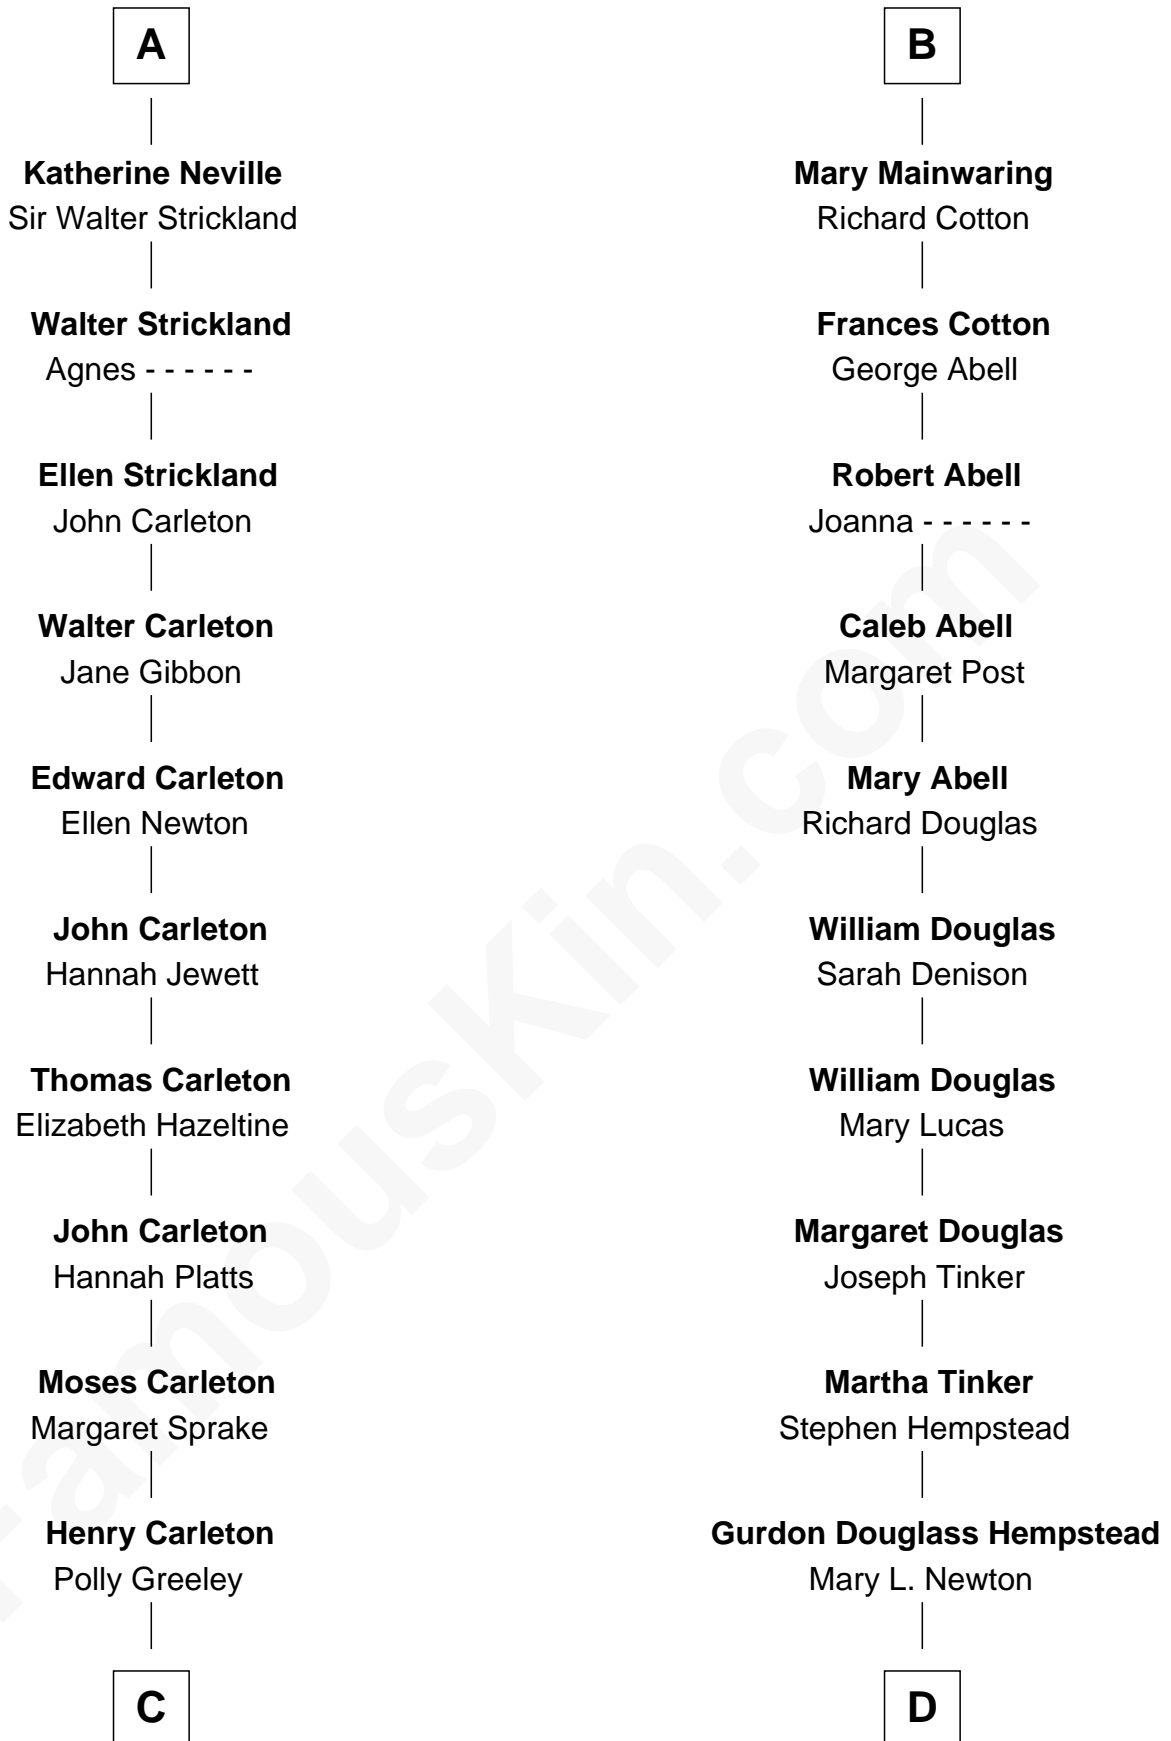

## Relationship Chart of

**Charles A. Pillsbury**

*Co-Founder of C.A. Pillsbury Co.*

18th cousin 3 times removed of

**Richard Gere**

*Movie Actor*

**Sir Thomas de Beauchamp**

Katherine de Mortimer

Joan Fitzalan

**Joan Beauchamp**

James Butler

**Elizabeth Butler**

John Talbot

**Ann Talbot**

Sir Henry Vernon

**Elizabeth Vernon**

Sir Robert Corbet

**Dorothy Corbet**

Sir Richard Mainwaring

**Sir Arthur Mainwaring**

Margaret Mainwaring

**B**

**C**

**Margaret Sprague Carleton**

George Alfred Pillsbury

**Charles A. Pillsbury**

*Co-Founder of C.A. Pillsbury Co.*

**D**

**Julia Anne Hempstead**

Elisha Thomas Tiffany

**Nelson Leroy Tiffany**

Evaline Harriet Williams