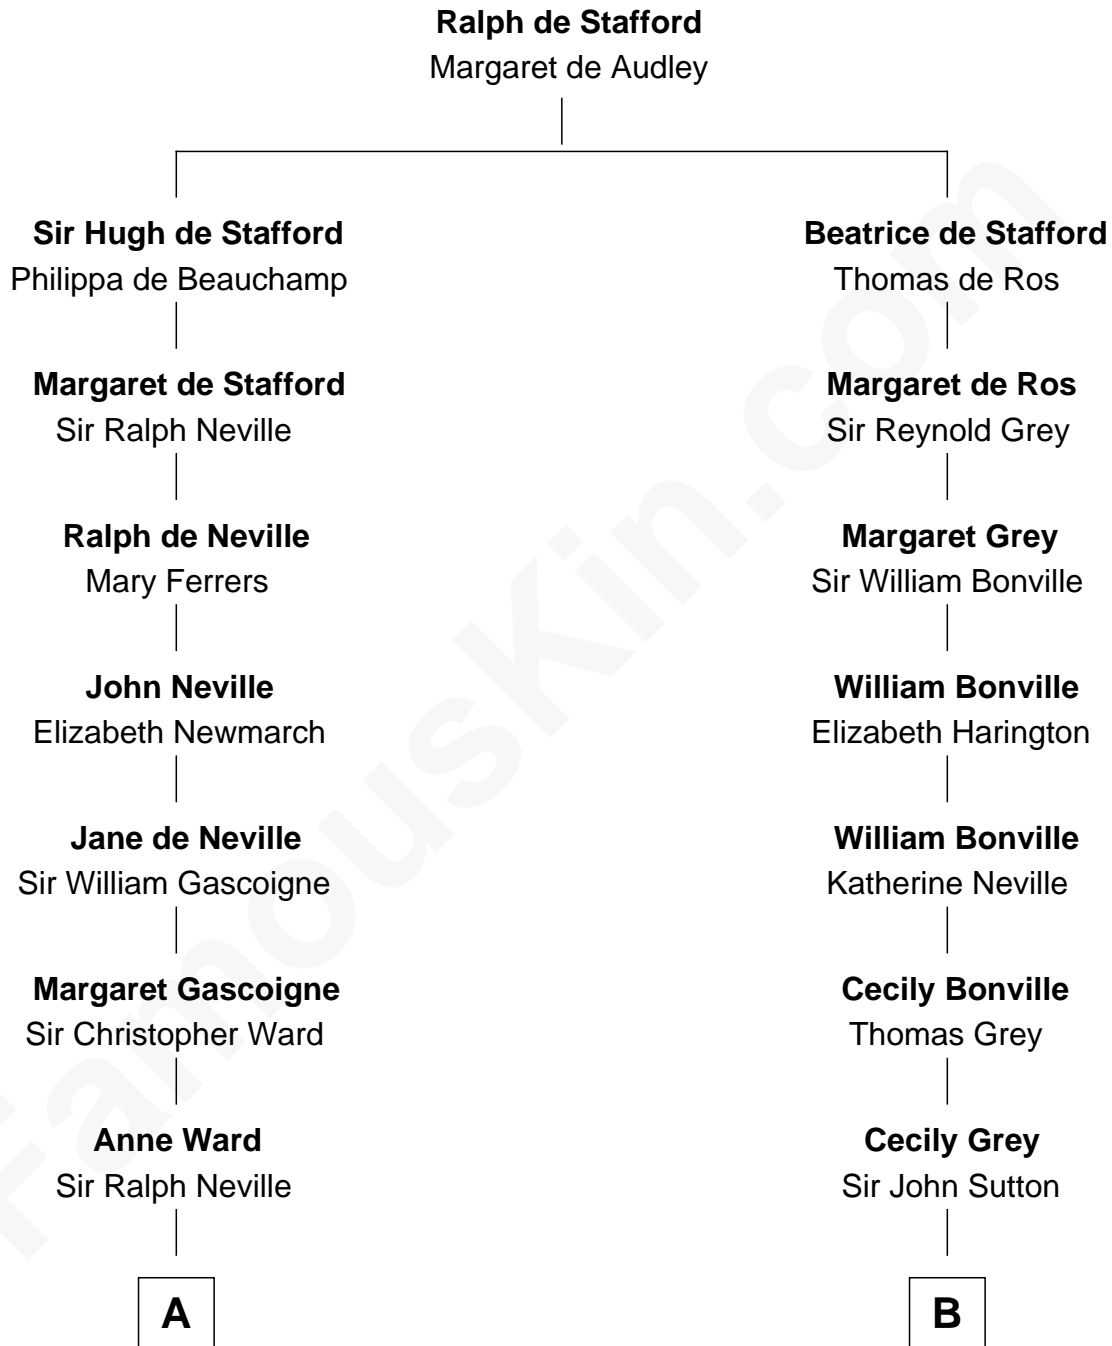

## Relationship Chart of

**Charles A. Pillsbury**

*Co-Founder of C.A. Pillsbury Co.*

18th cousin 1 time removed of

**Tennessee Williams**

*Author of A Streetcar Named Desire*

**C**

**Margaret Sprague Carleton**

**Tennessee Williams**

*Author of A Streetcar Named Desire*

FamousKin.com