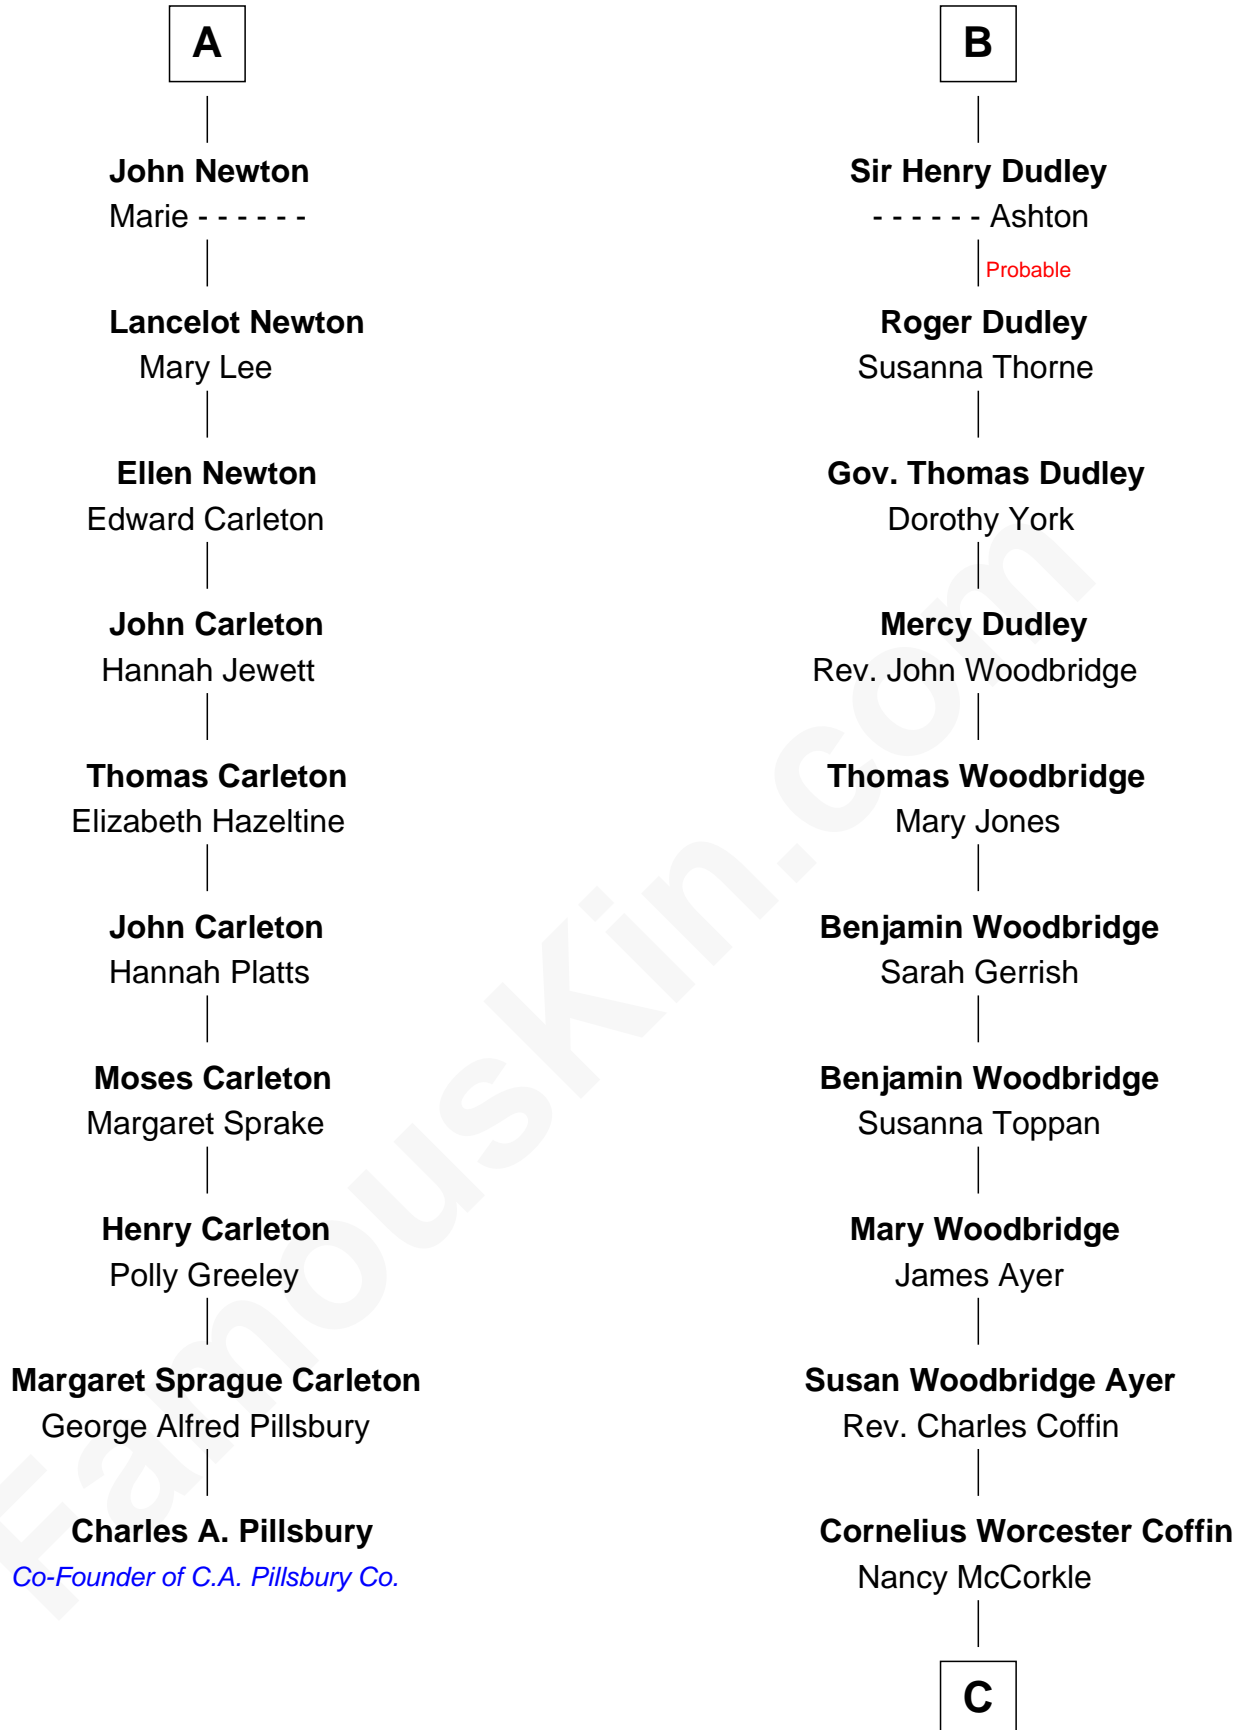

FamousKin.com Relationship Chart of

Charles A. Pillsbury

Co-Founder of C.A. Pillsbury Co.

16th cousin 3 times removed of

Tennessee Williams

Author of A Streetcar Named Desire

Edmund Fitzalan

Alice de Warenne