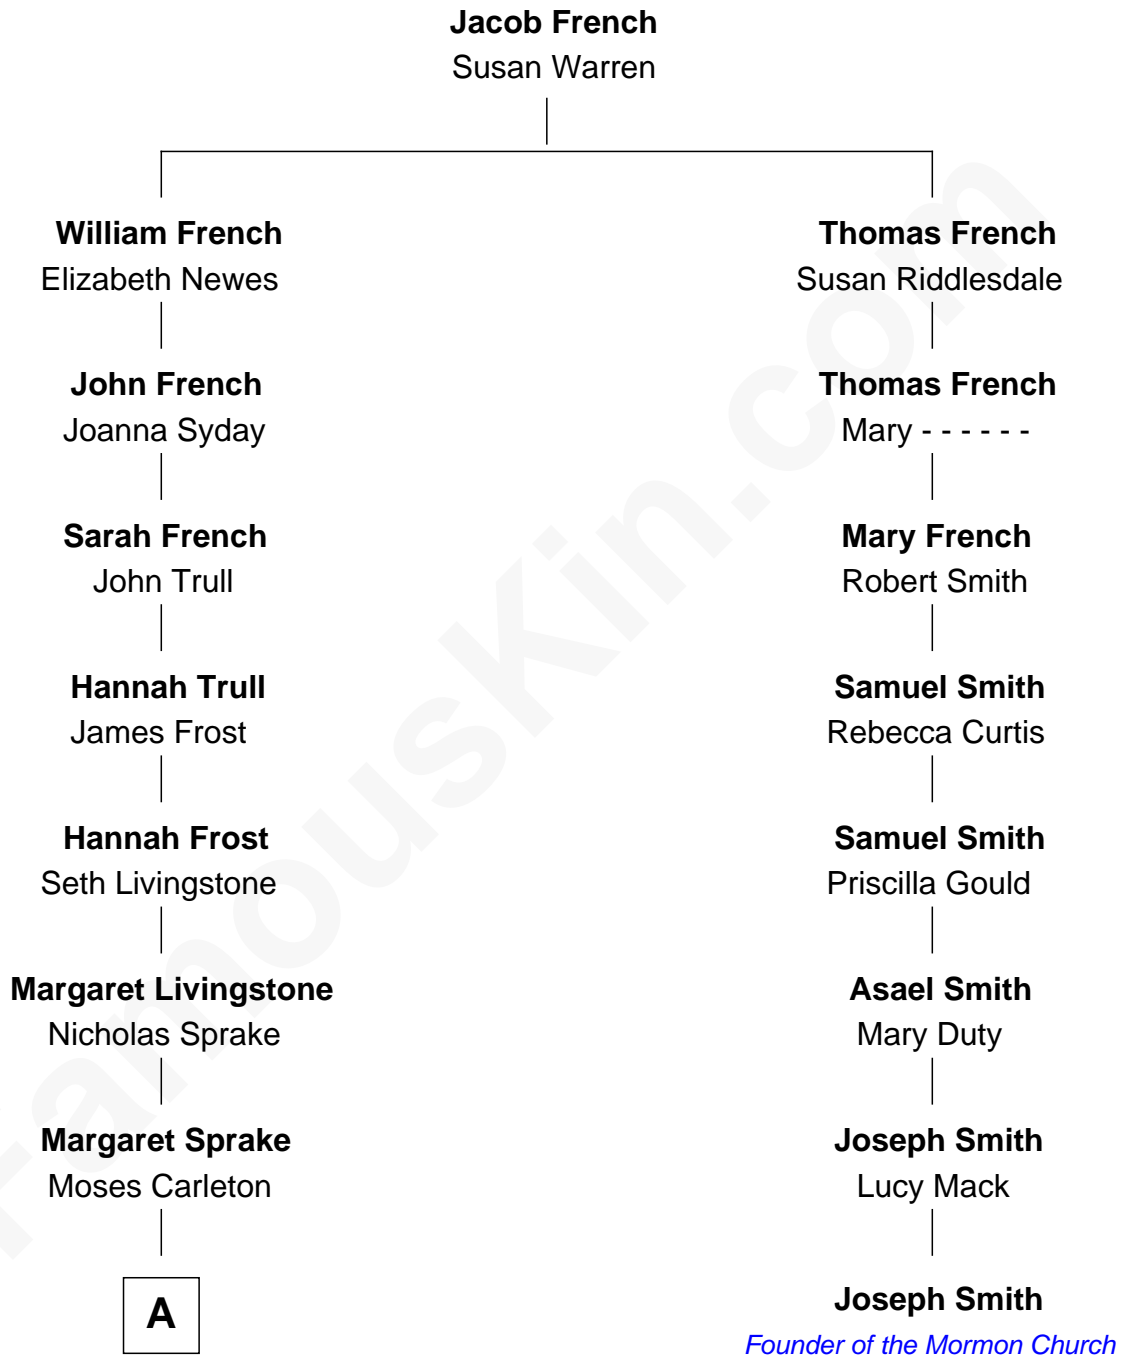

FamousKin.com

Relationship Chart of

Charles A. Pillsbury

Co-Founder of C.A. Pillsbury Co.

7th cousin 2 times removed of

Joseph Smith

Founder of the Mormon Church

A

Henry Carleton

Polly Greeley

Margaret Sprague Carleton

George Alfred Pillsbury

Charles A. Pillsbury

Co-Founder of C.A. Pillsbury Co.

FamousKin.com