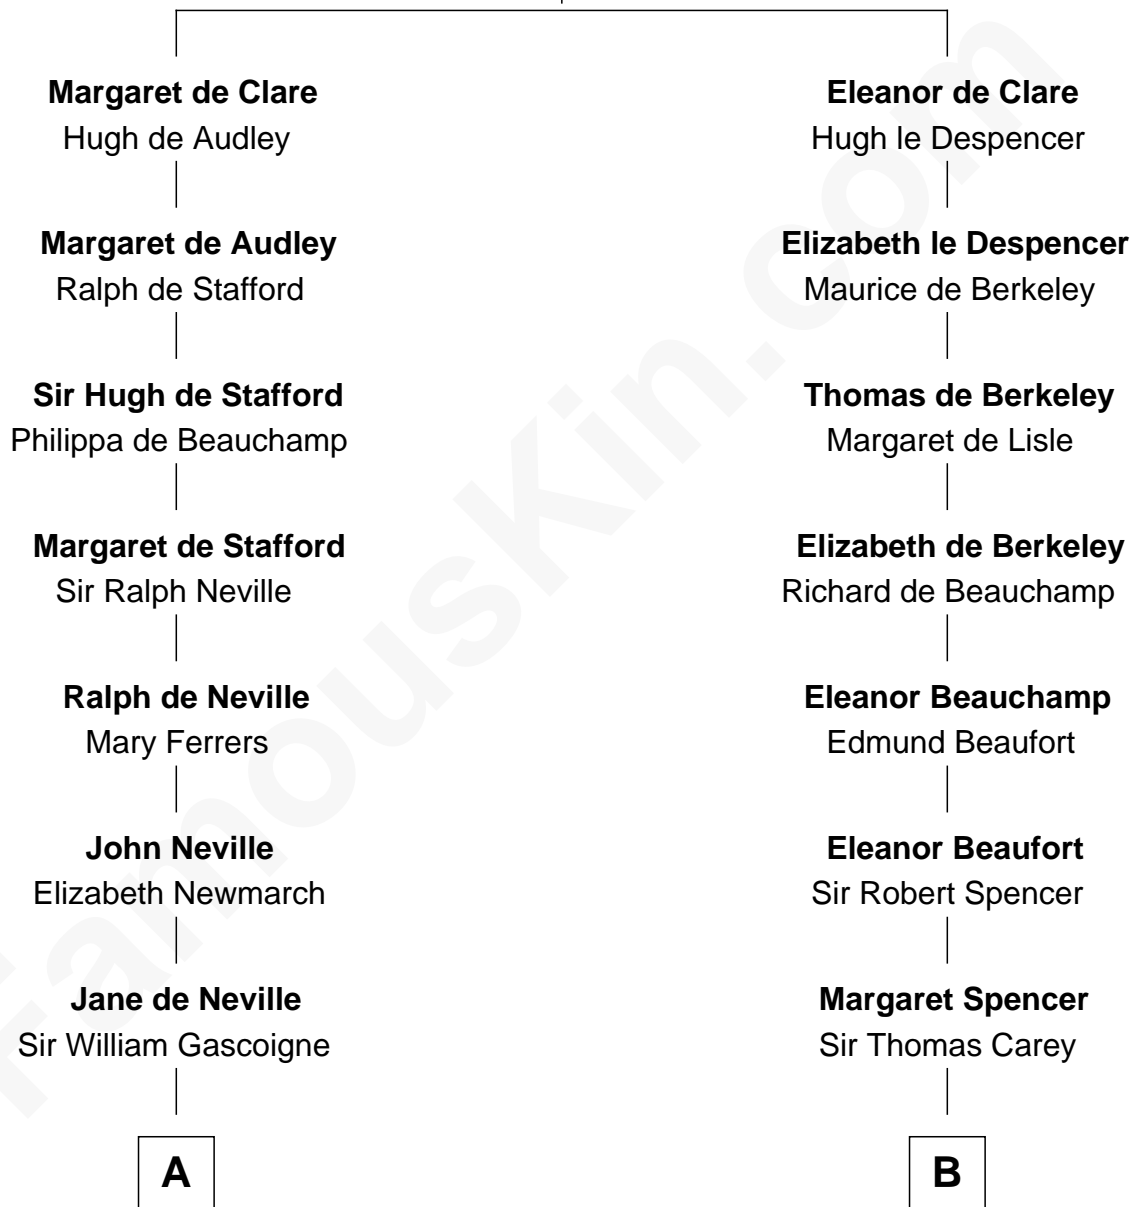

FamousKin.com Relationship Chart of

Charles A. Pillsbury

Co-Founder of C.A. Pillsbury Co.

16th cousin 4 times removed of

William C. C. Claiborne

1st Governor of Louisiana

Sir Gilbert de Clare

Joan of Acre

C

—
Moses Carleton
Margaret Sprake

—
Henry Carleton
Polly Greeley

—
Margaret Sprague Carleton
George Alfred Pillsbury

—
Charles A. Pillsbury
Co-Founder of C.A. Pillsbury Co.

FamousKin.com