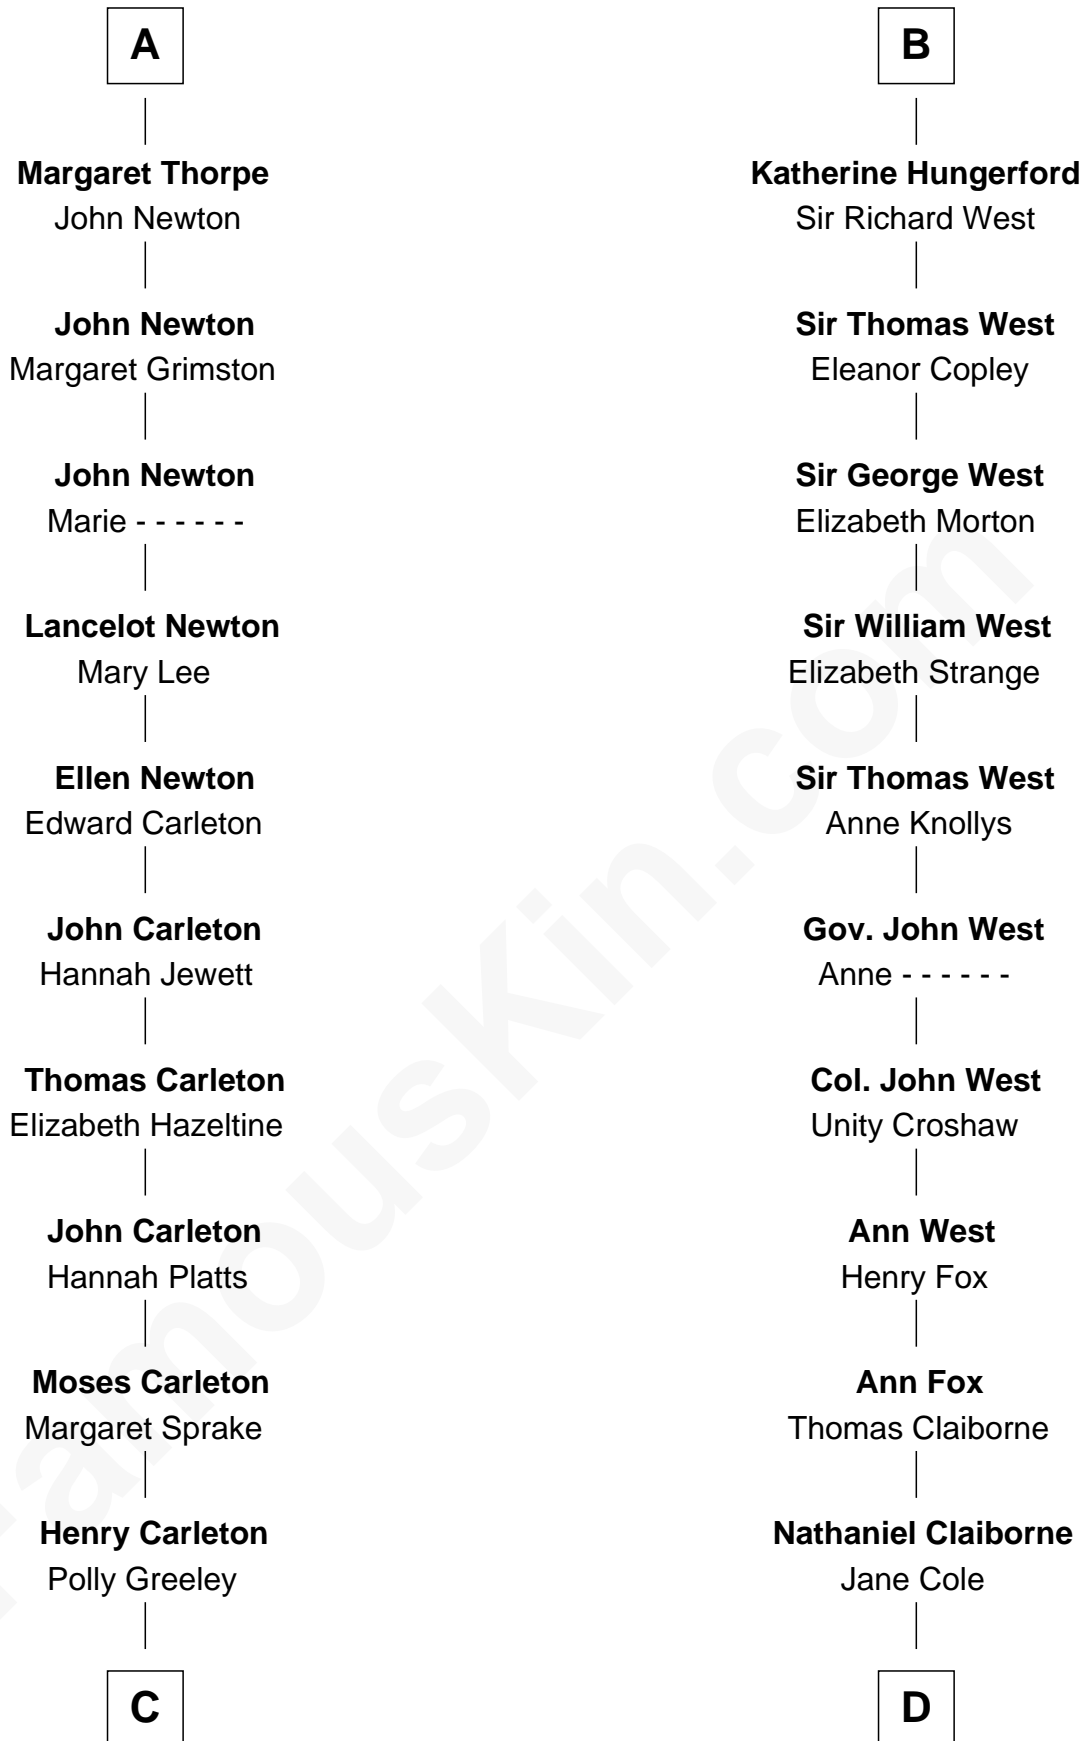

FamousKin.com Relationship Chart of

Charles A. Pillsbury

Co-Founder of C.A. Pillsbury Co.

18th cousin of

William C. C. Claiborne

1st Governor of Louisiana

Alexander Comyn
Elisabeth de Quincy

C

Margaret Sprague Carleton

George Alfred Pillsbury

Charles A. Pillsbury

Co-Founder of C.A. Pillsbury Co.

D

William Claiborne

Mary Leigh

William C. C. Claiborne

1st Governor of Louisiana

FamousKin.com