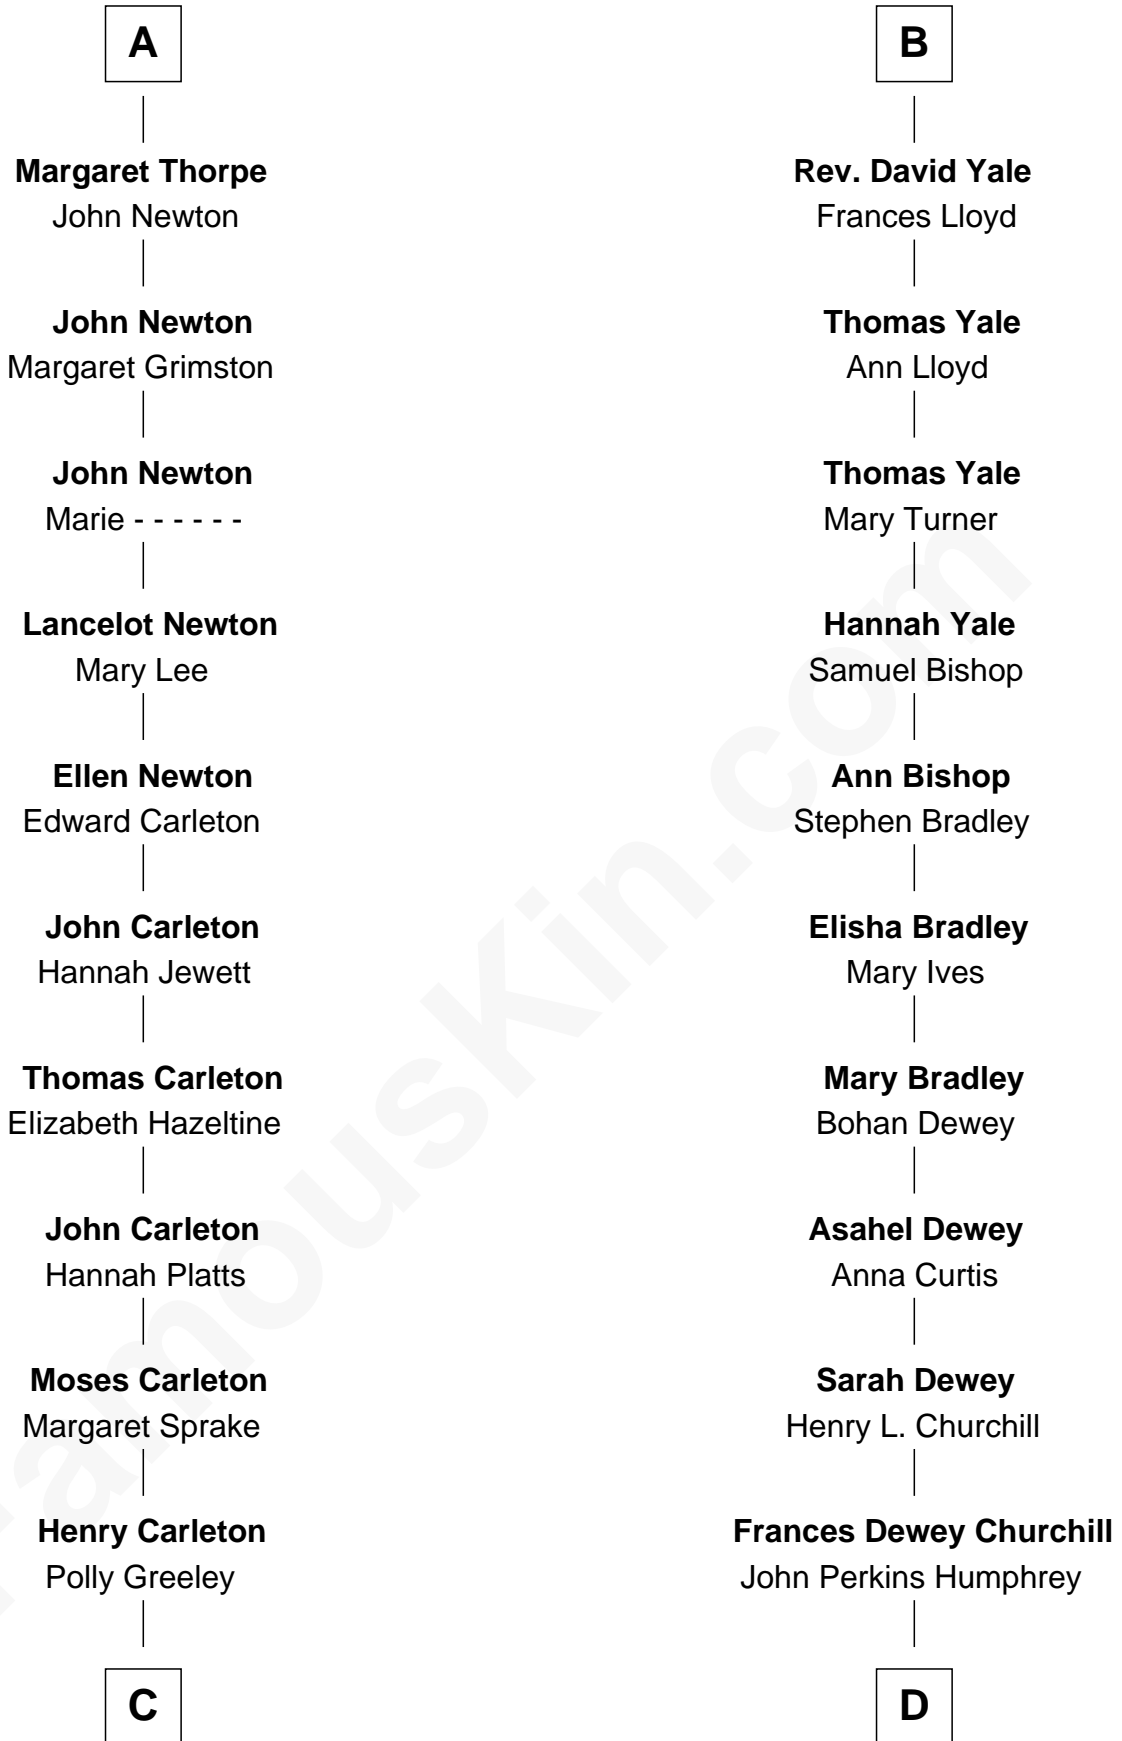

FamousKin.com Relationship Chart of

Charles A. Pillsbury

Co-Founder of C.A. Pillsbury Co.

18th cousin of

Humphrey Bogart

Movie Actor

John V le Strange

Maud de Walton

C

Margaret Sprague Carleton

George Alfred Pillsbury

Charles A. Pillsbury

Co-Founder of C.A. Pillsbury Co.

D

Maud Humphrey

Dr. Belmont Deforest Bogart