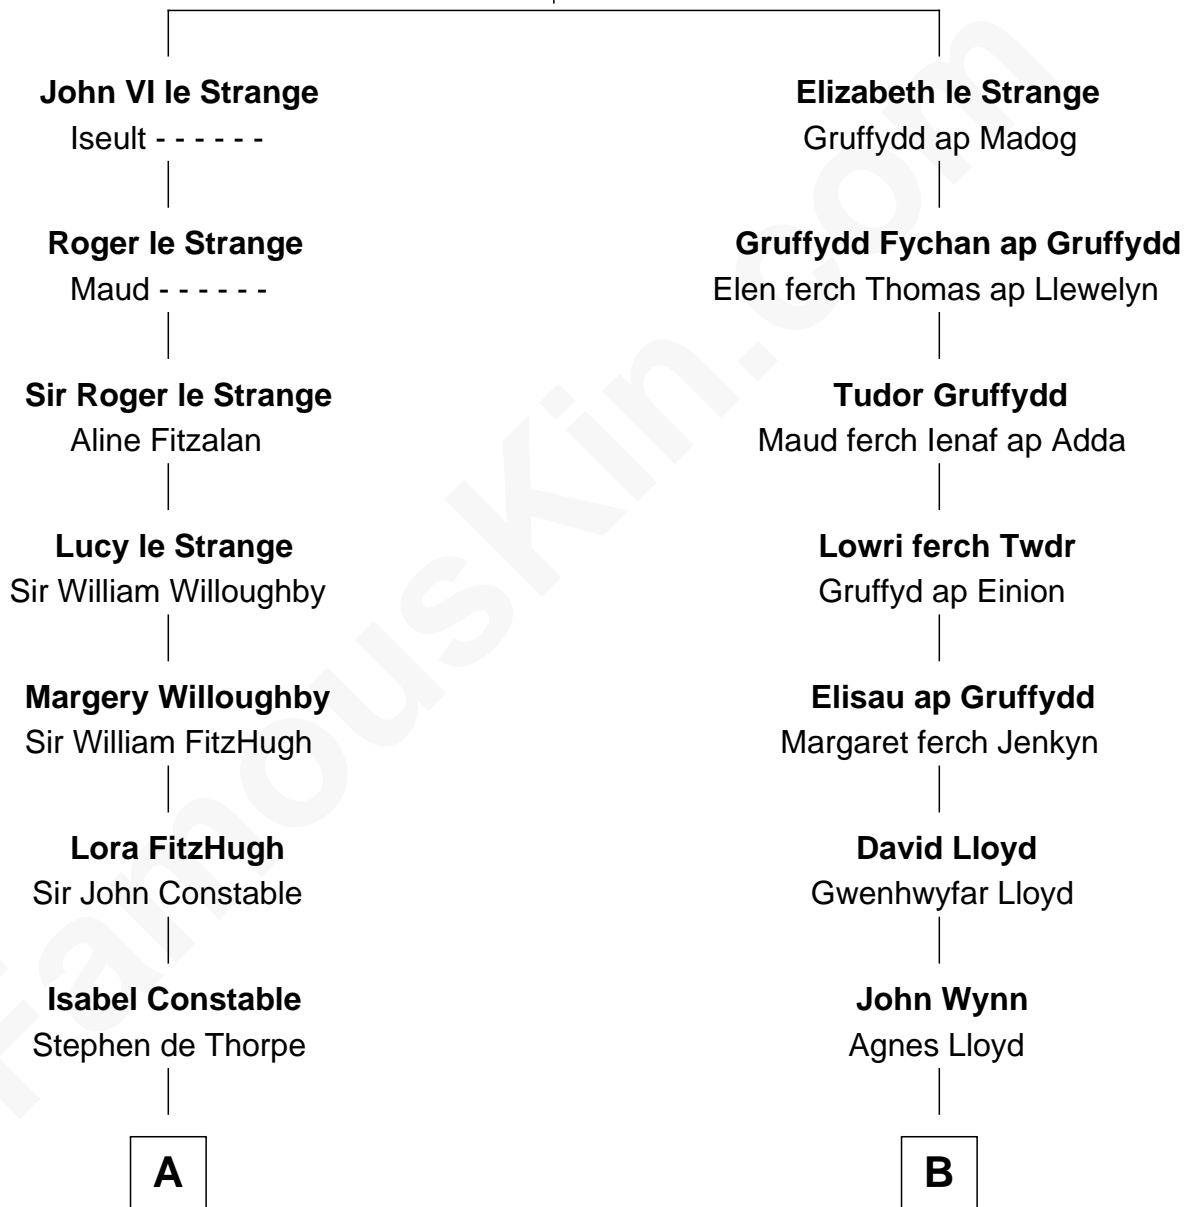

FamousKin.com Relationship Chart of

Charles A. Pillsbury

Co-Founder of C.A. Pillsbury Co.

18th cousin of

Humphrey Bogart

Movie Actor

John V le Strange

Maud de Walton

C

Margaret Sprague Carleton

George Alfred Pillsbury

Charles A. Pillsbury

Co-Founder of C.A. Pillsbury Co.

D

Maud Humphrey

Dr. Belmont Deforest Bogart