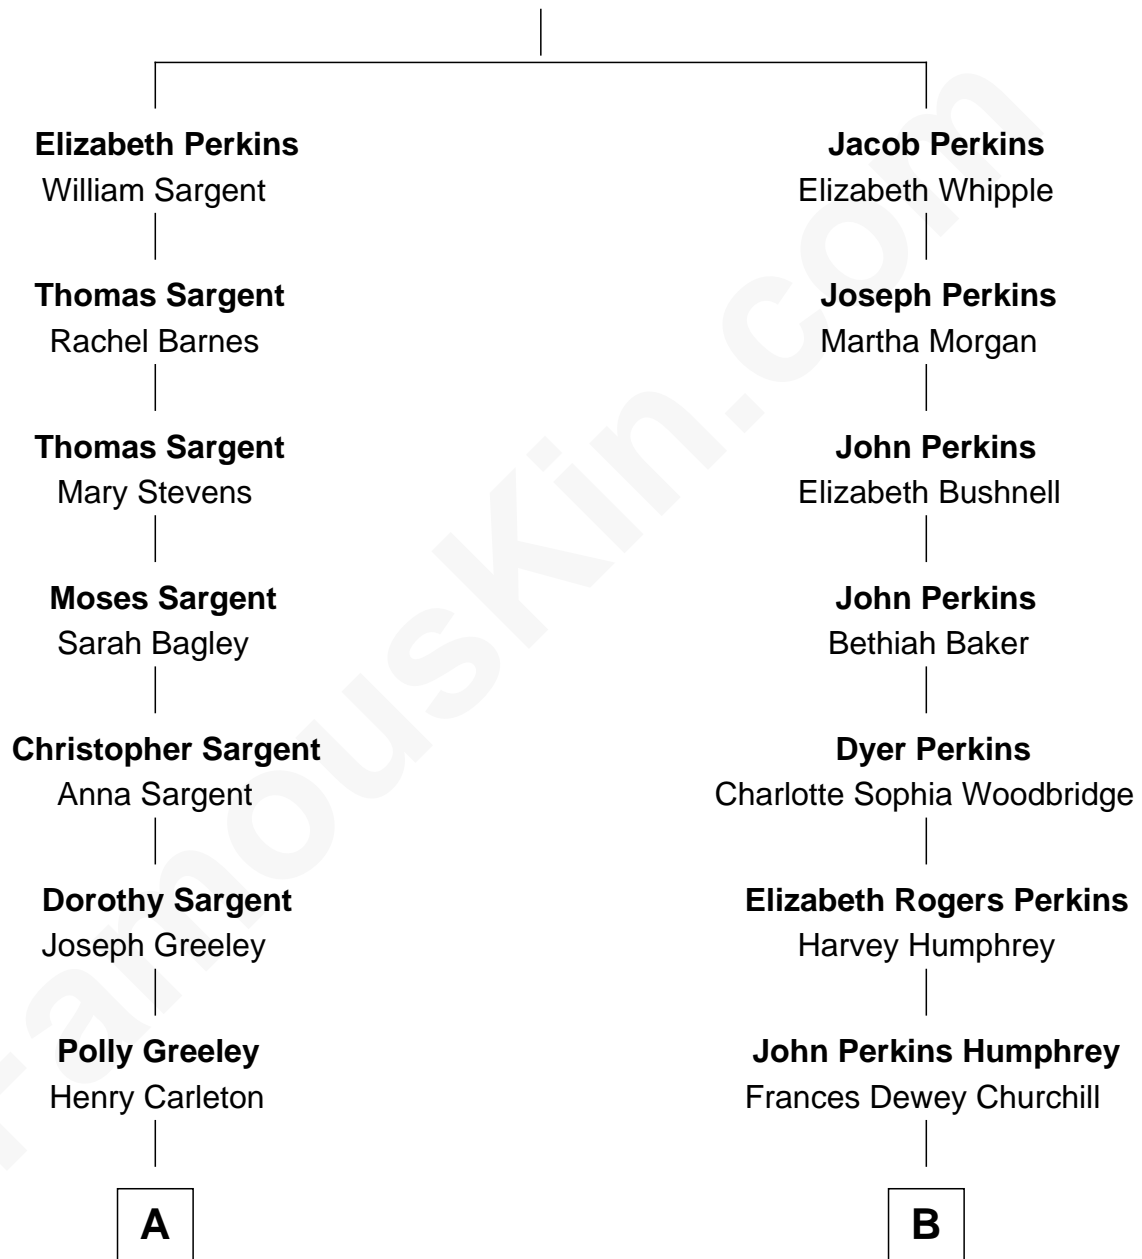

FamousKin.com

Relationship Chart of

Charles A. Pillsbury

Co-Founder of C.A. Pillsbury Co.

8th cousin of

Humphrey Bogart

Movie Actor

John Perkins

Judith Gater

A

Margaret Sprague Carleton

George Alfred Pillsbury

Charles A. Pillsbury

Co-Founder of C.A. Pillsbury Co.

B

Maud Humphrey