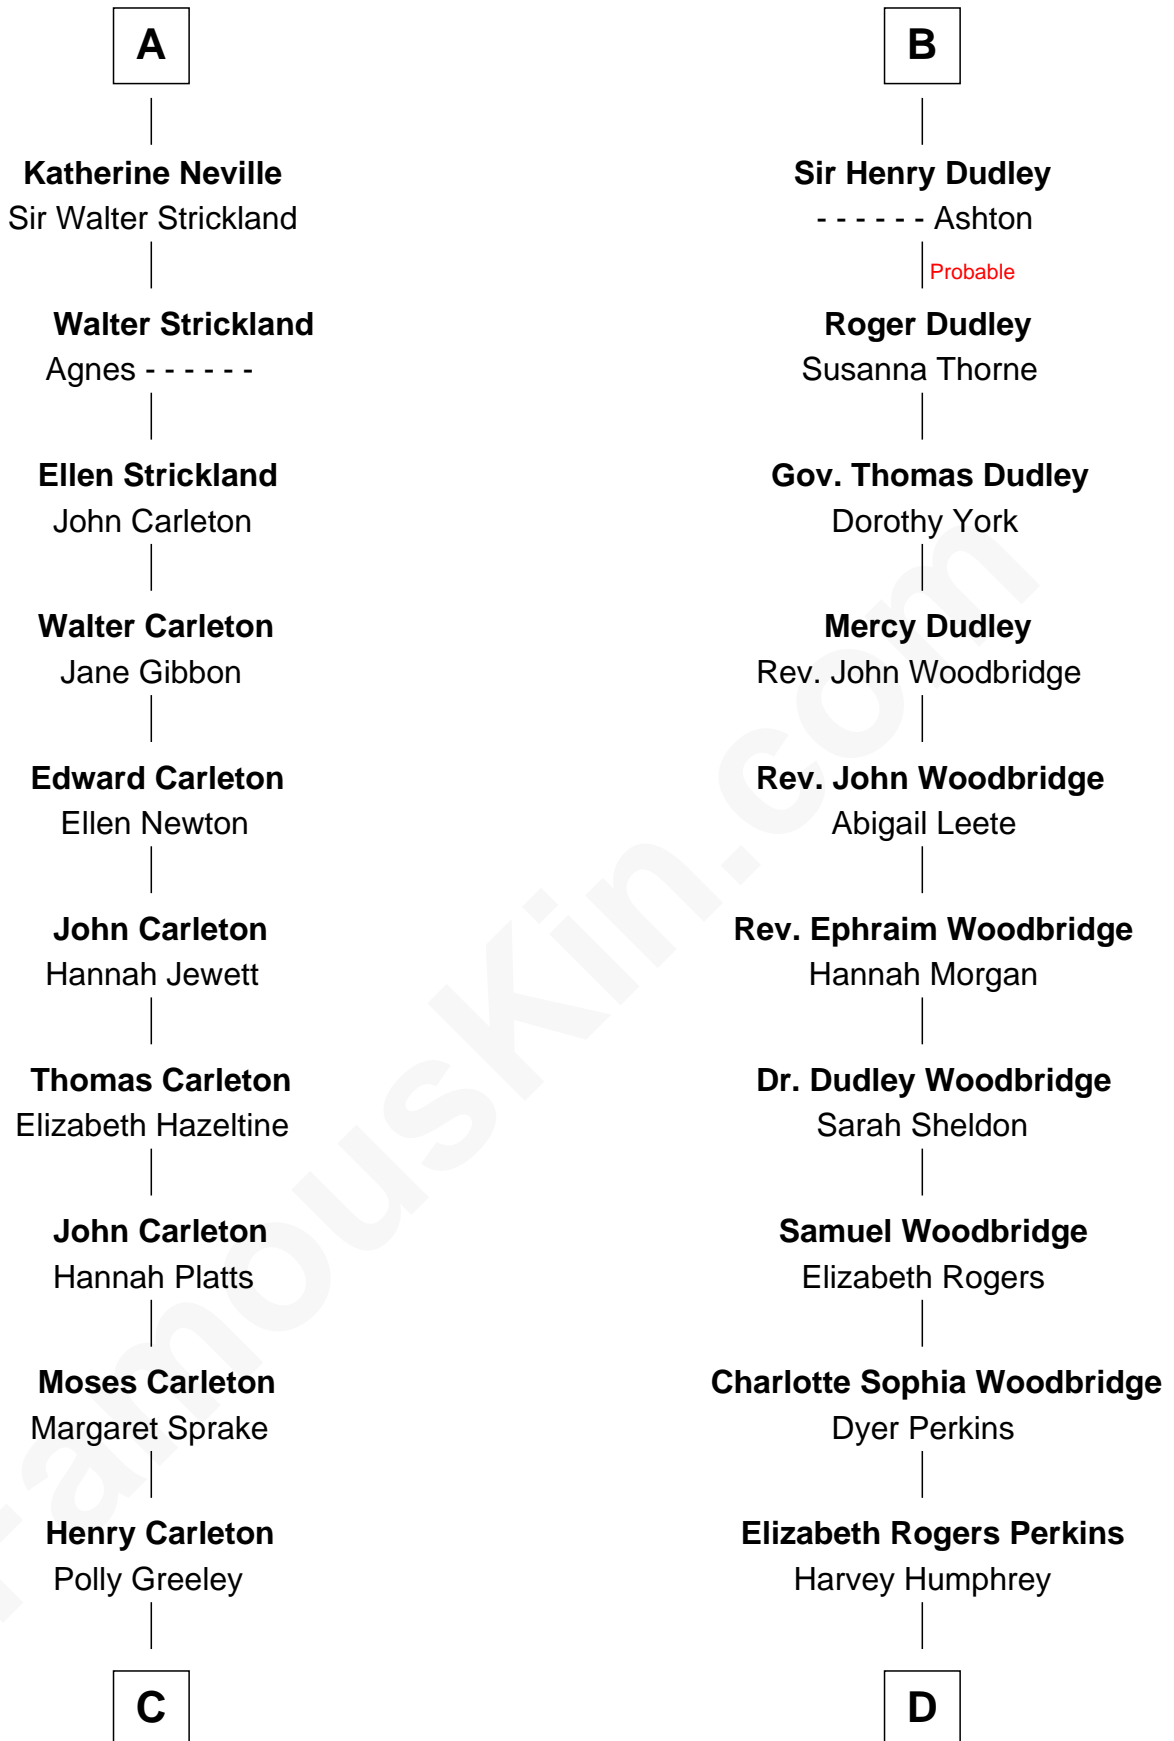

FamousKin.com

Relationship Chart of

Charles A. Pillsbury

Co-Founder of C.A. Pillsbury Co.

18th cousin 1 time removed of

Humphrey Bogart

Movie Actor

Ralph de Stafford

Anne Ward
Sir Ralph Neville

A

Beatrice de Stafford

Thomas de Ros

Margaret de Ros
Sir Reynold Grey

Margaret Grey
Sir William Bonville

William Bonville
Elizabeth Harington

William Bonville
Katherine Neville

Cecily Bonville
Thomas Grey

Cecily Grey
Sir John Sutton

B

C

Margaret Sprague Carleton
George Alfred Pillsbury

Charles A. Pillsbury
Co-Founder of C.A. Pillsbury Co.

D

John Perkins Humphrey
Frances Dewey Churchill