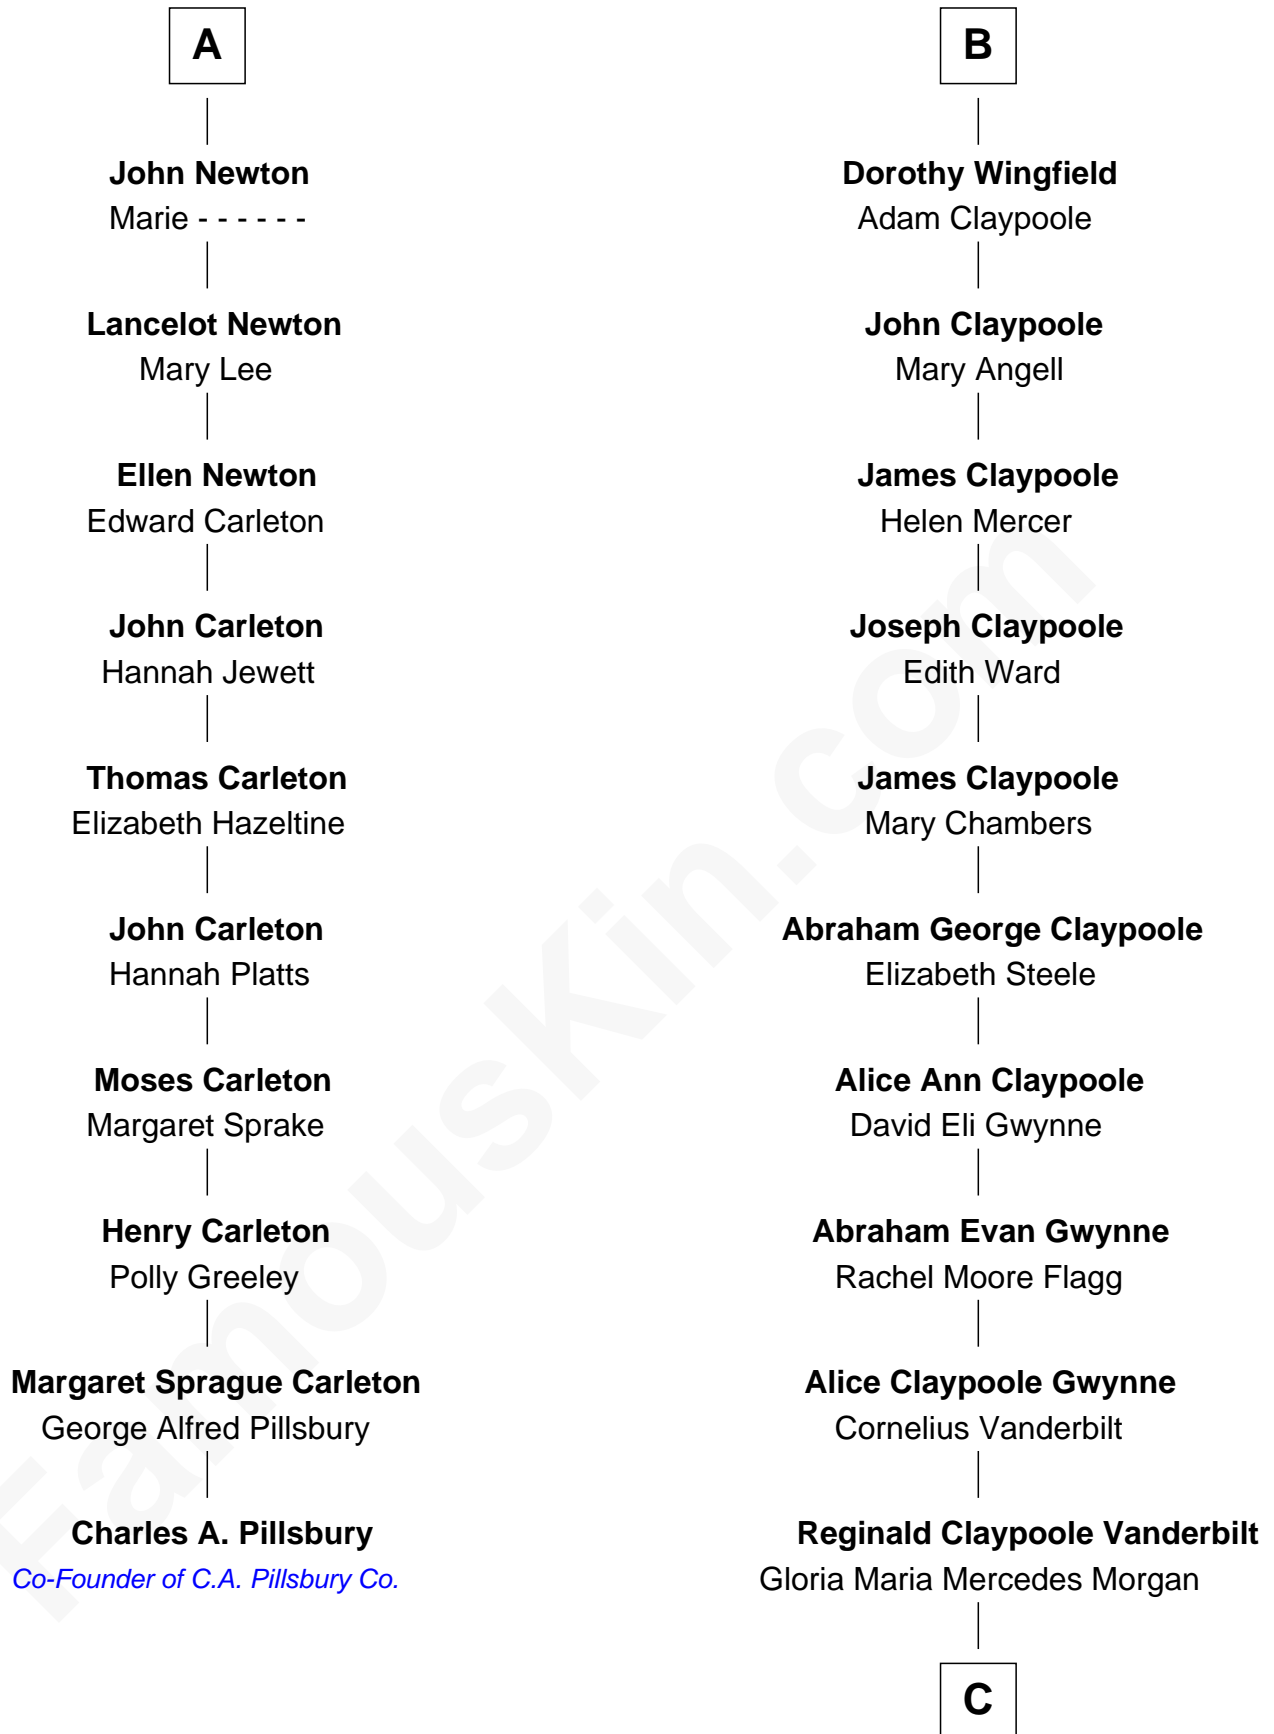

## Relationship Chart of

**Charles A. Pillsbury**

*Co-Founder of C.A. Pillsbury Co.*

16th cousin 2 times removed of

**Anderson Cooper**

*Television Journalist*

**Edmund Fitzalan**

Alice de Warenne

|  
**Gloria Laura Morgan Vanderbilt**

Wyatt Emory Cooper

|  
**Anderson Cooper**

*Television Journalist*

FamousKin.com