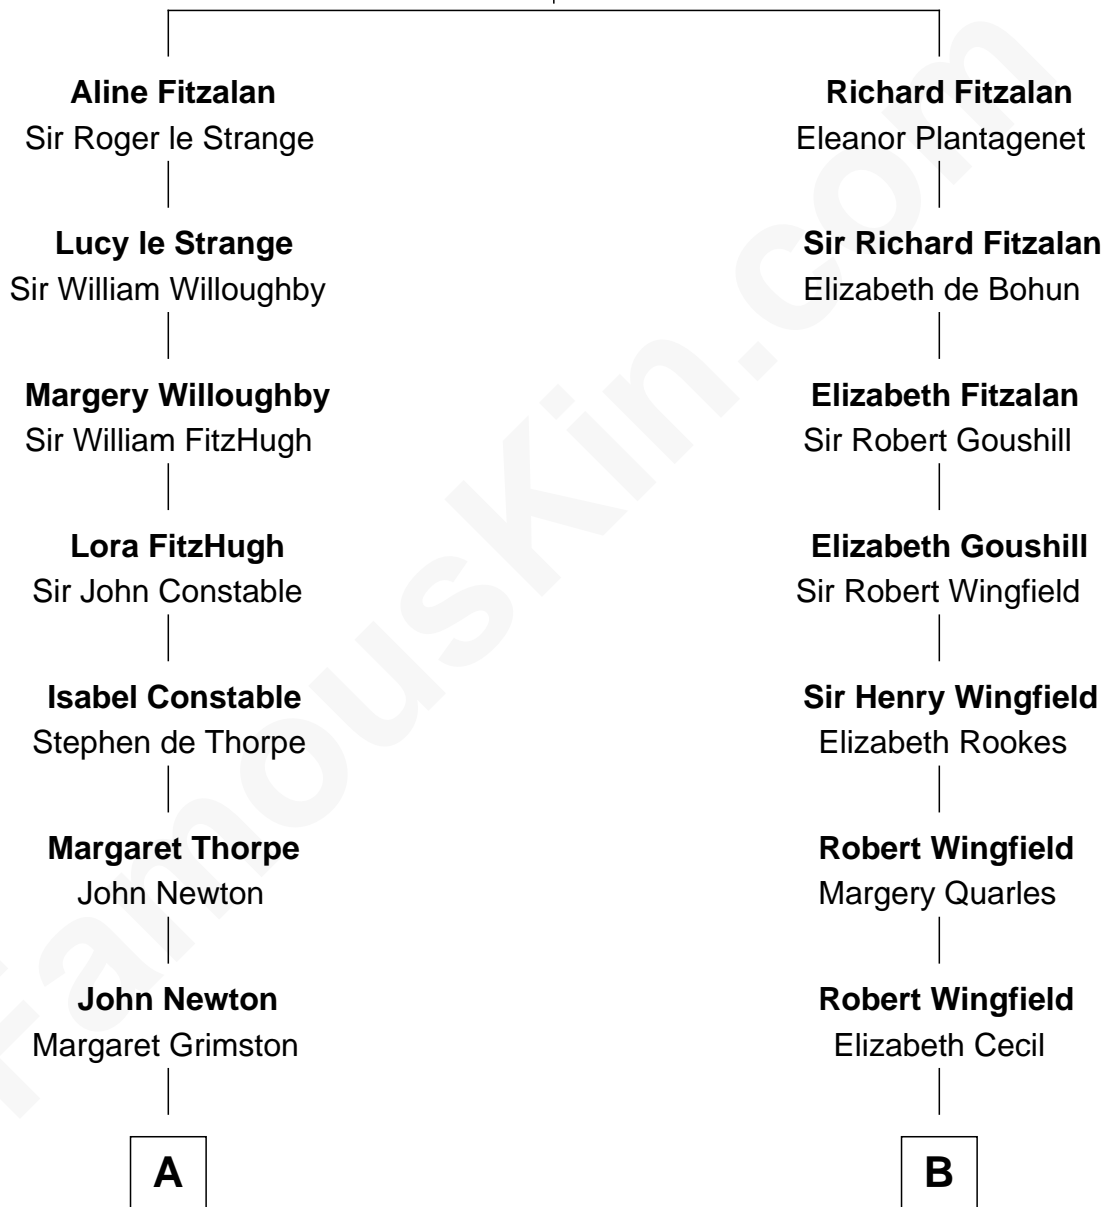

## Relationship Chart of

**Charles A. Pillsbury**

*Co-Founder of C.A. Pillsbury Co.*

16th cousin 2 times removed of

**Anderson Cooper**

*Television Journalist*

**Edmund Fitzalan**

Alice de Warenne

|  
**Gloria Laura Morgan Vanderbilt**

Wyatt Emory Cooper

|  
**Anderson Cooper**

*Television Journalist*

FamousKin.com