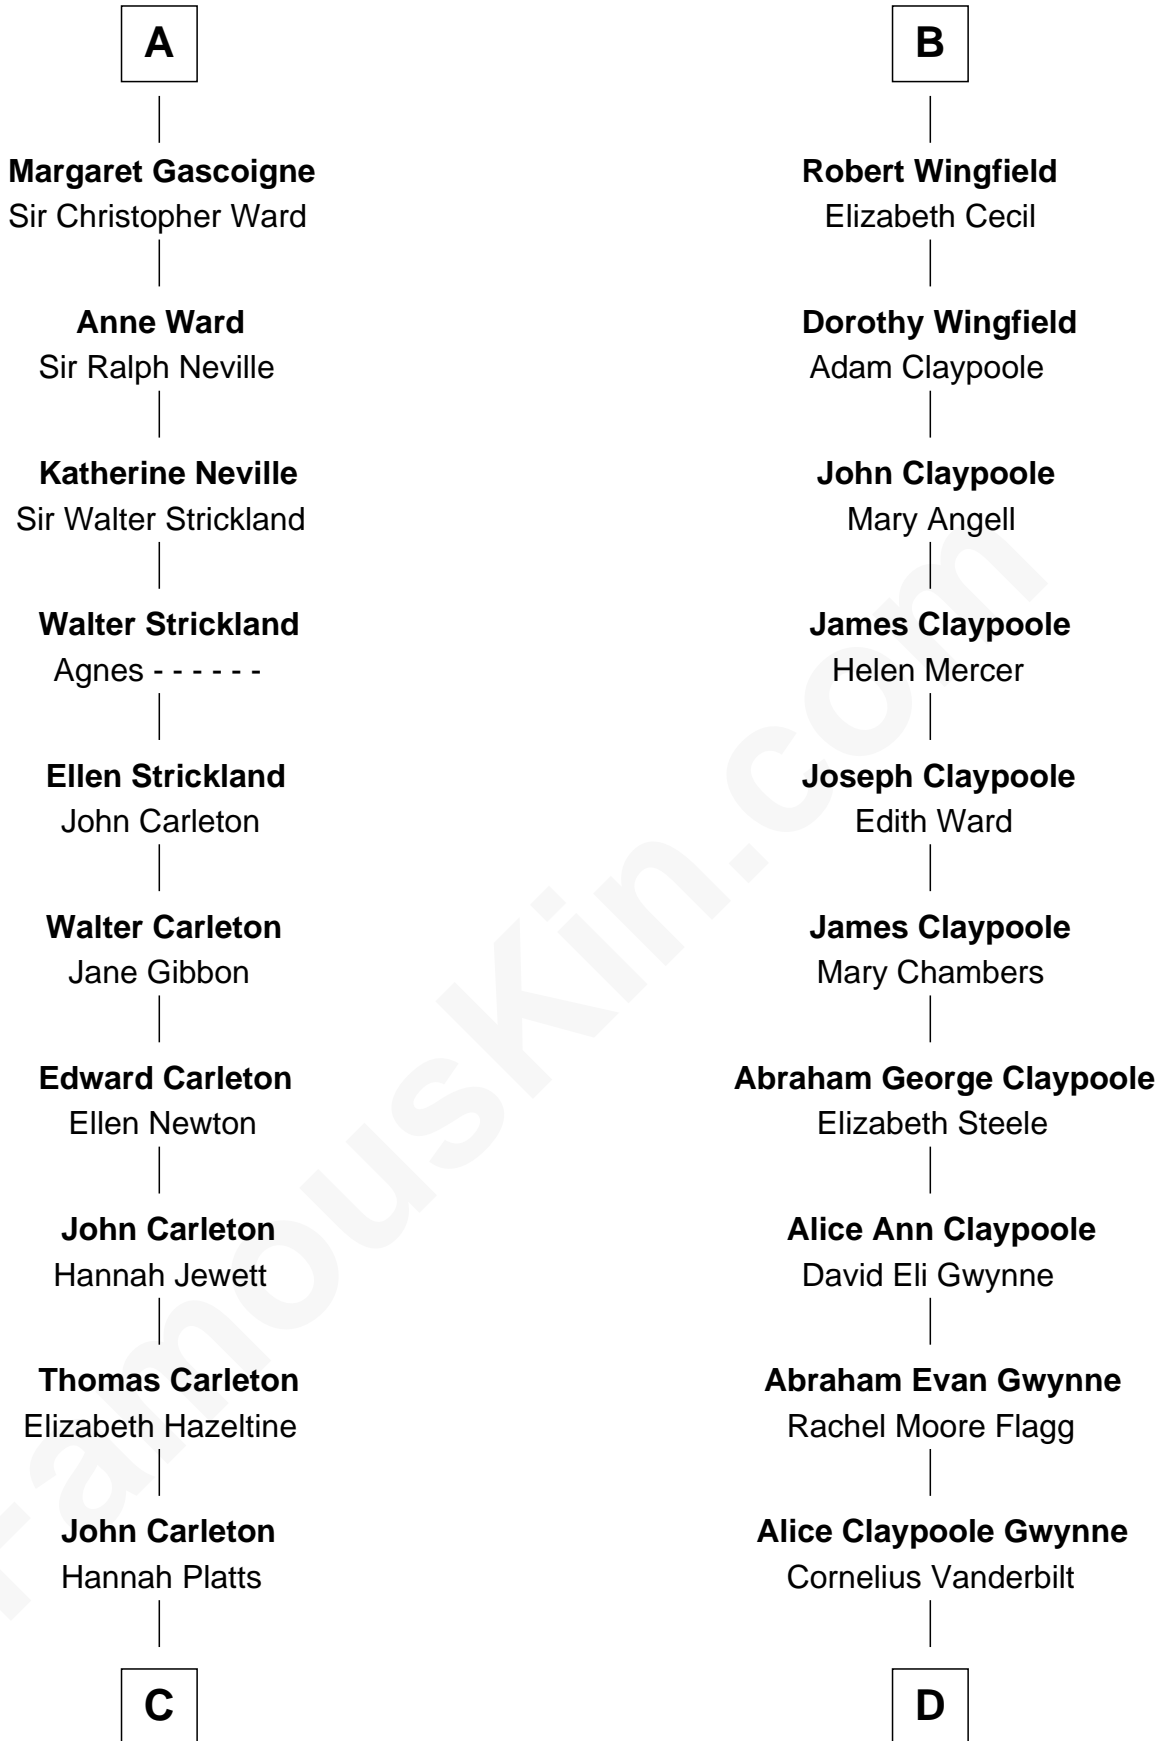

FamousKin.com

Relationship Chart of

Charles A. Pillsbury

Co-Founder of C.A. Pillsbury Co.

18th cousin 2 times removed of

Gloria Vanderbilt

Fashion Designer

C

Moses Carleton
Margaret Sprake

Henry Carleton
Polly Greeley

Margaret Sprague Carleton
George Alfred Pillsbury

Charles A. Pillsbury
Co-Founder of C.A. Pillsbury Co.

D

Reginald Claypoole Vanderbilt
Gloria Maria Mercedes Morgan