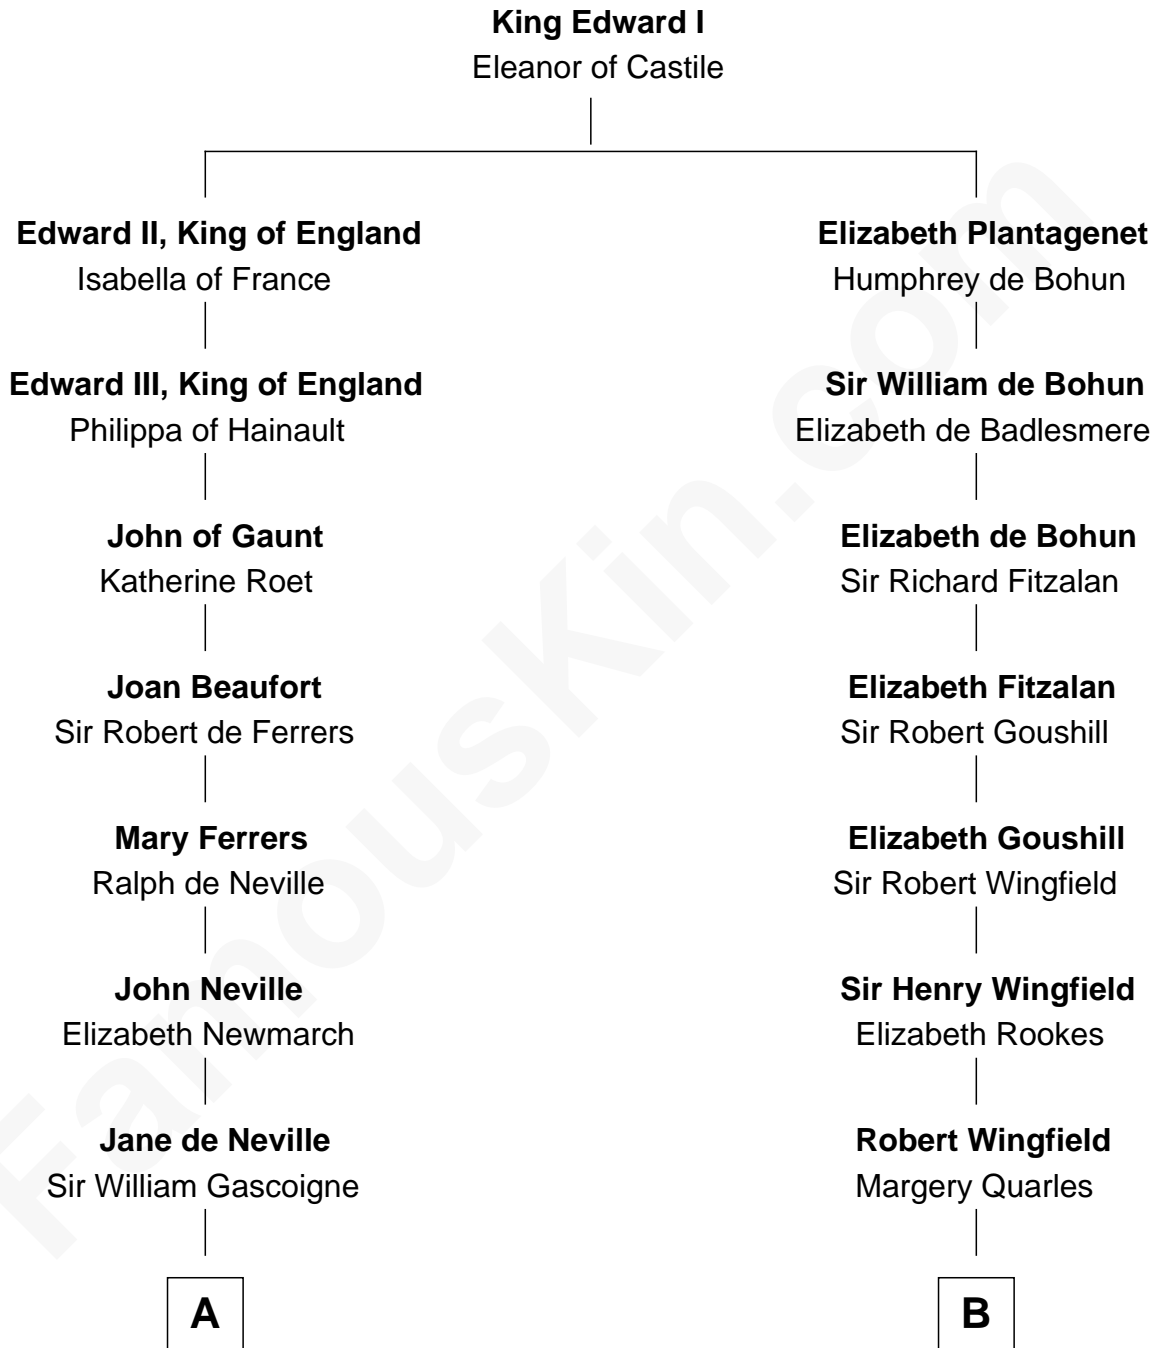

FamousKin.com

Relationship Chart of

Charles A. Pillsbury

Co-Founder of C.A. Pillsbury Co.

18th cousin 2 times removed of

Gloria Vanderbilt

Fashion Designer

C

Moses Carleton
Margaret Sprake

Henry Carleton
Polly Greeley

Margaret Sprague Carleton
George Alfred Pillsbury

Charles A. Pillsbury
Co-Founder of C.A. Pillsbury Co.

D

Reginald Claypoole Vanderbilt
Gloria Maria Mercedes Morgan