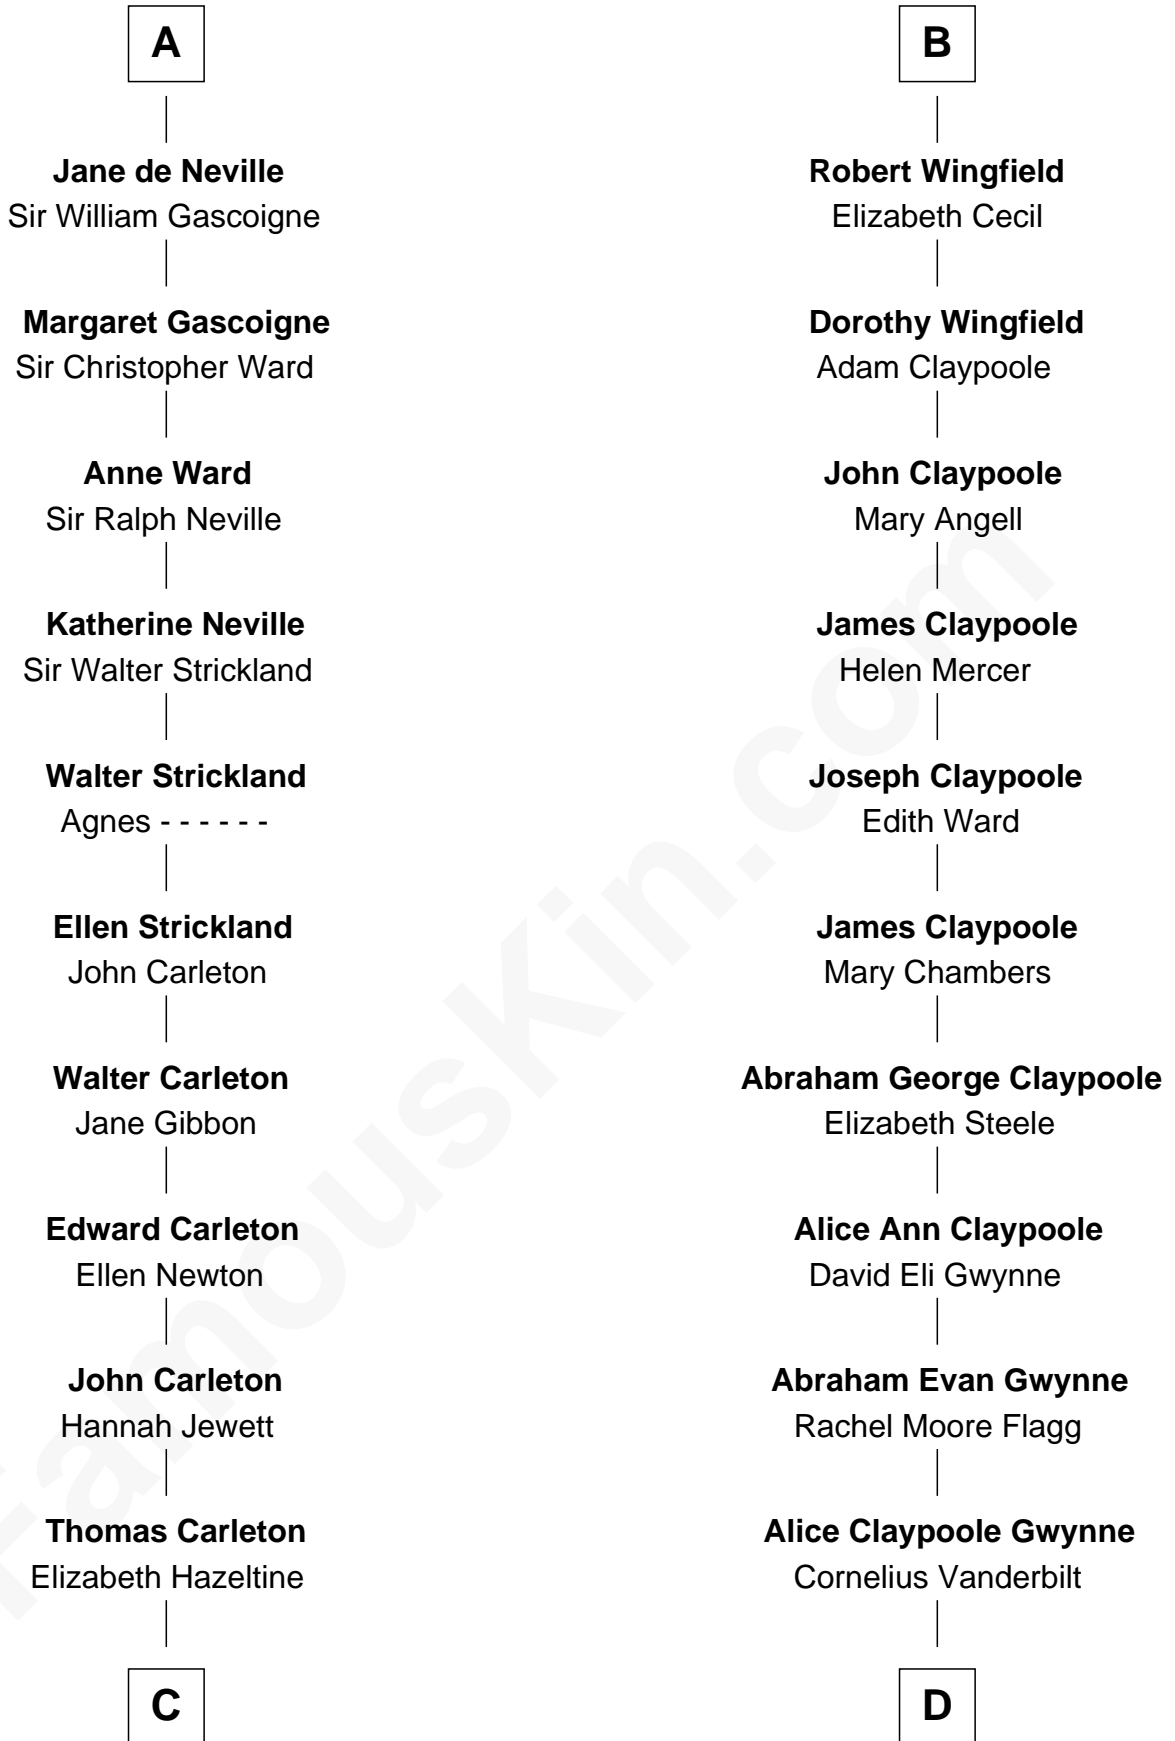

## Relationship Chart of

**Charles A. Pillsbury**

*Co-Founder of C.A. Pillsbury Co.*

18th cousin 3 times removed of

**Gloria Vanderbilt**

*Fashion Designer*

**C**

**John Carleton**  
Hannah Platts

**Moses Carleton**  
Margaret Sprake

**Henry Carleton**  
Polly Greeley

**Margaret Sprague Carleton**  
George Alfred Pillsbury

**Charles A. Pillsbury**  
*Co-Founder of C.A. Pillsbury Co.*

**D**

**Reginald Claypoole Vanderbilt**  
Gloria Maria Mercedes Morgan