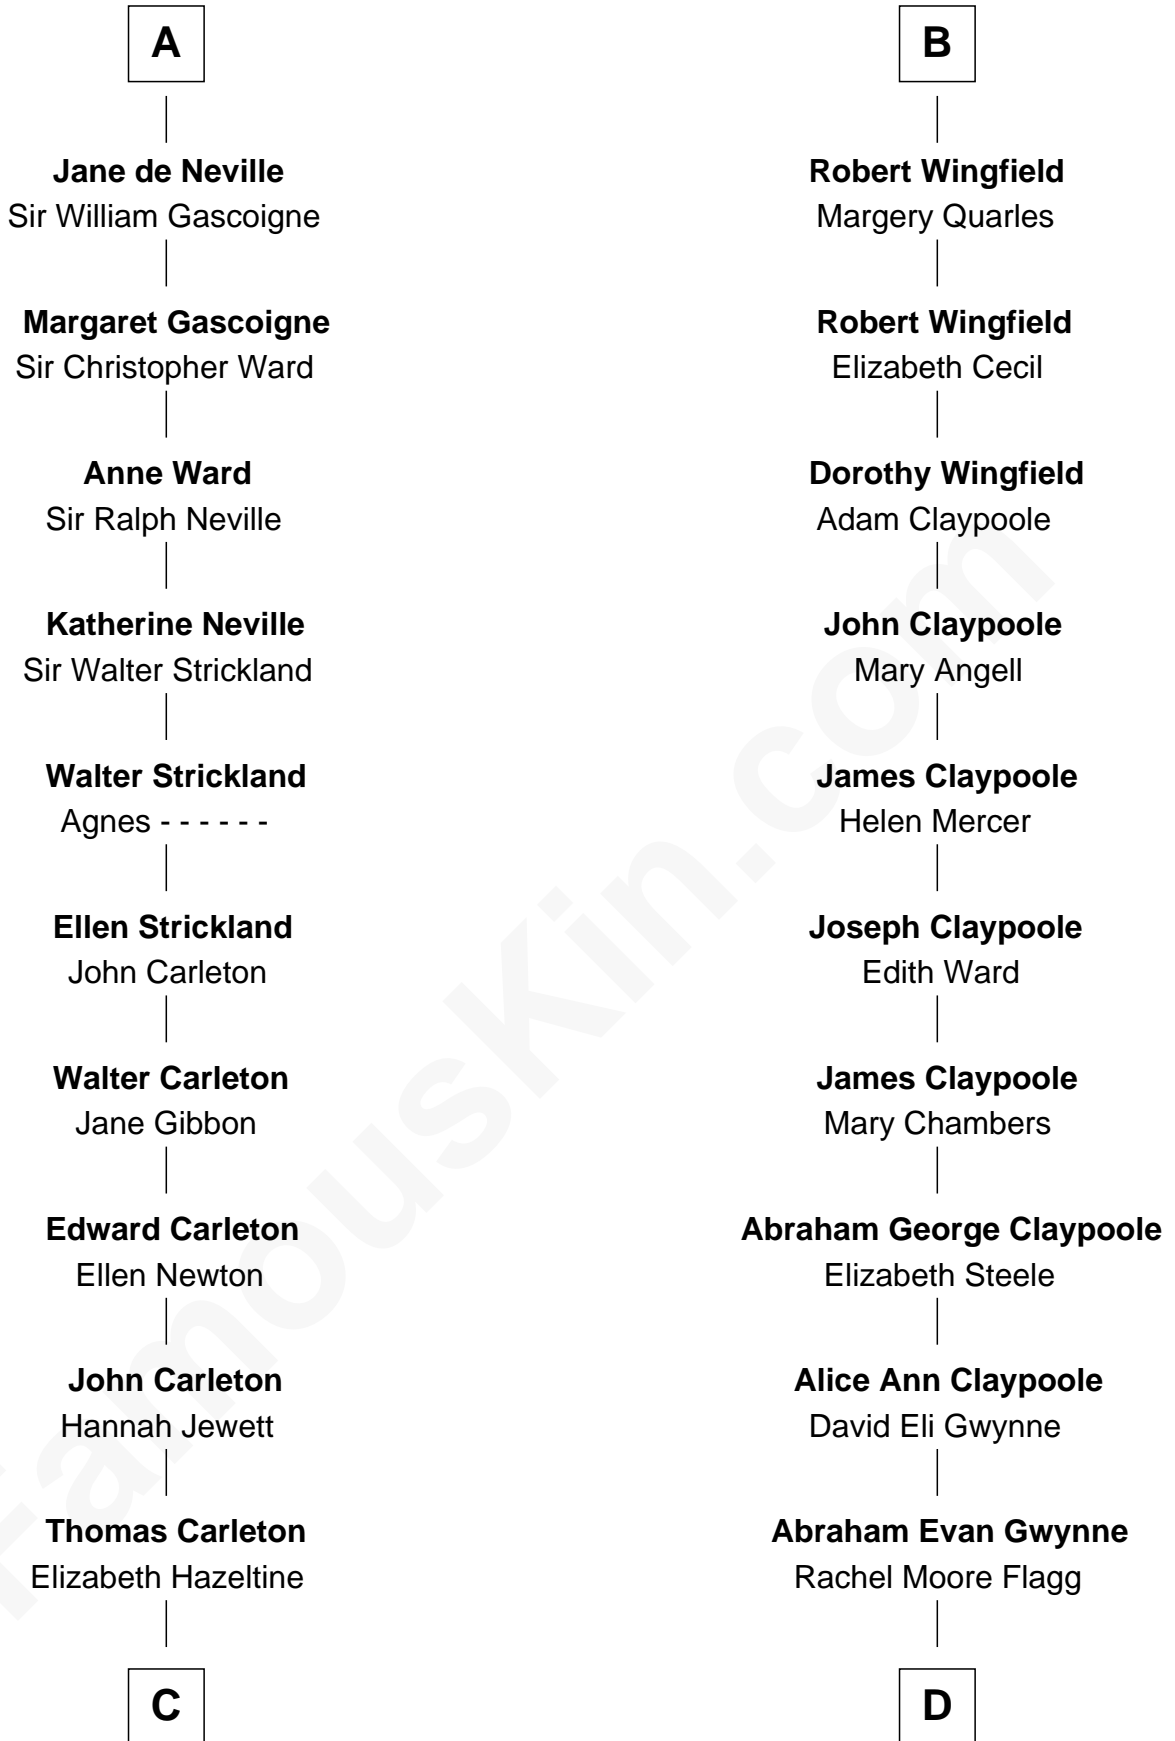

# FamousKin.com Relationship Chart of

**Charles A. Pillsbury**

*Co-Founder of C.A. Pillsbury Co.*

19th cousin 2 times removed of

**Gloria Vanderbilt**

*Fashion Designer*

**Sir Humphrey de Bohun**

Eleanor de Braiose

Sir Robert Goushill

**Elizabeth Goushill**

Sir Robert Wingfield

**Sir Henry Wingfield**

Elizabeth Rookes

**B**

**C**

**John Carleton**  
Hannah Platts