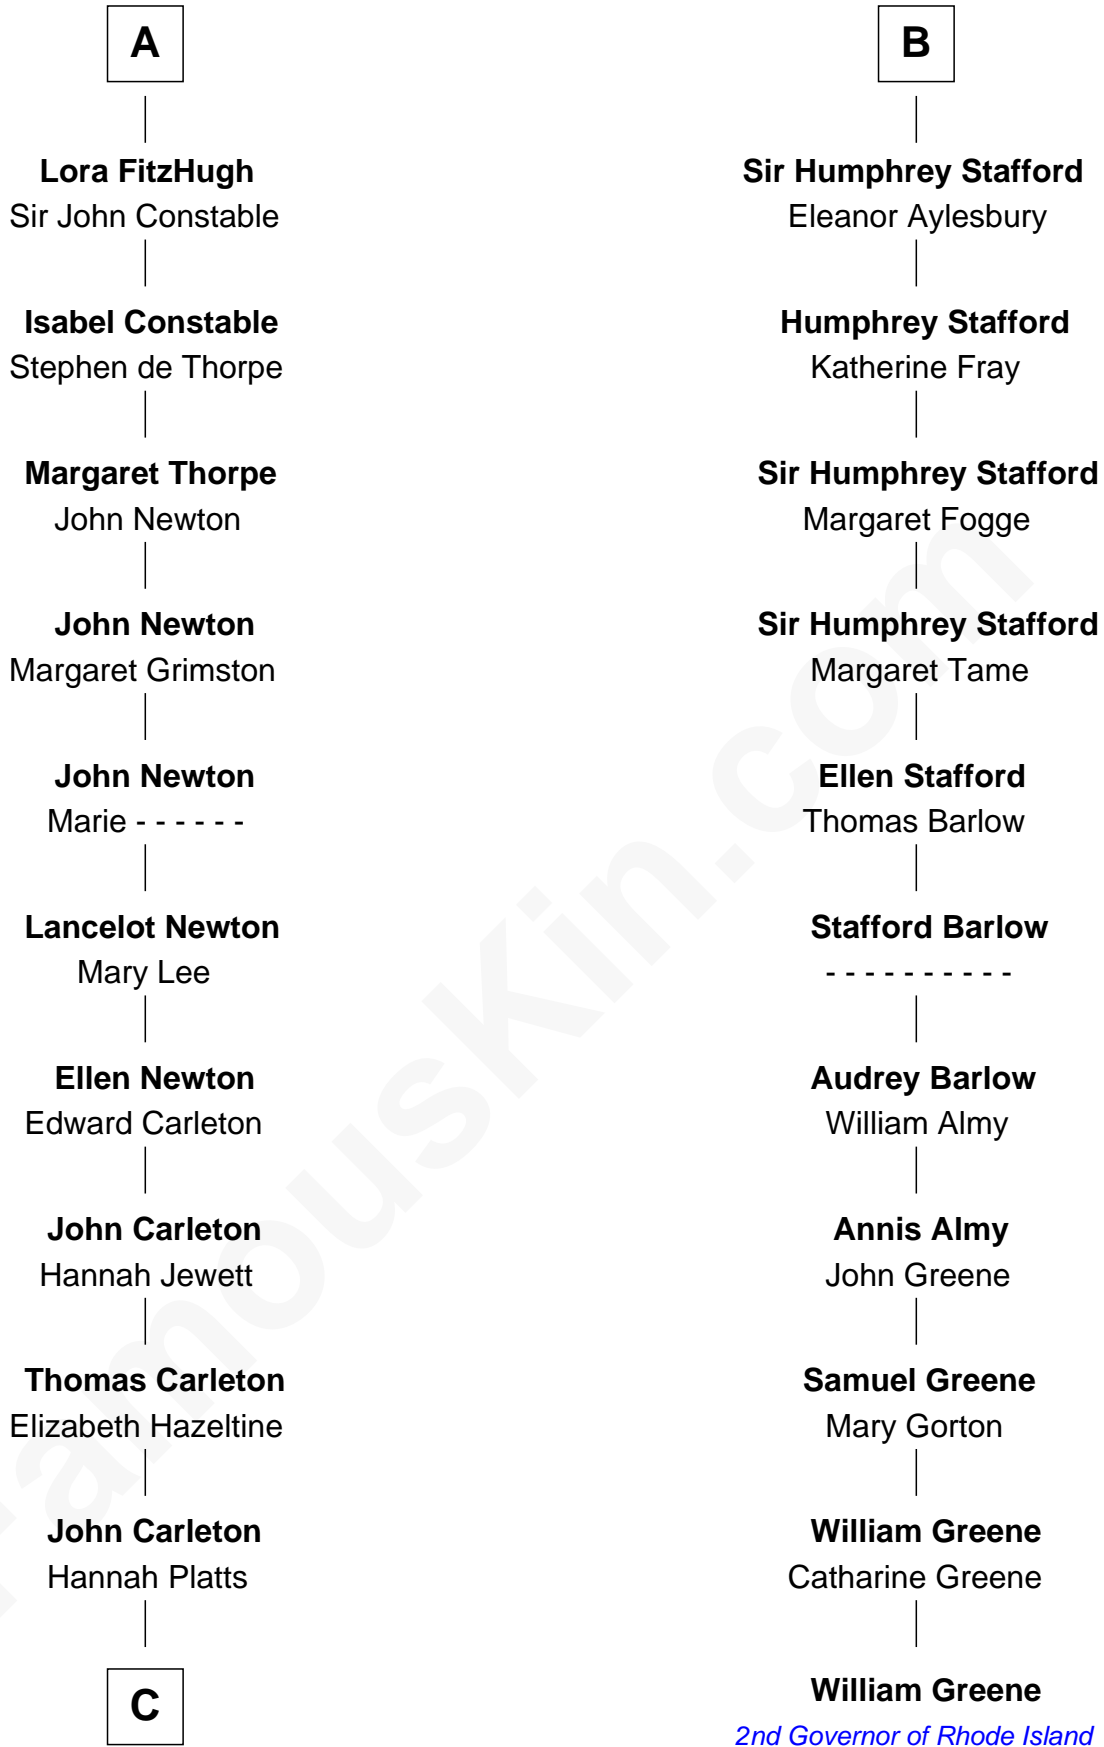

FamousKin.com

Relationship Chart of

Charles A. Pillsbury

Co-Founder of C.A. Pillsbury Co.

17th cousin 3 times removed of

William Greene

2nd Governor of Rhode Island

Sir Roger de Somery

Nichole d'Aubenev

C

—
Moses Carleton
Margaret Sprake

—
Henry Carleton
Polly Greeley

—
Margaret Sprague Carleton
George Alfred Pillsbury

—
Charles A. Pillsbury
Co-Founder of C.A. Pillsbury Co.

FamousKin.com