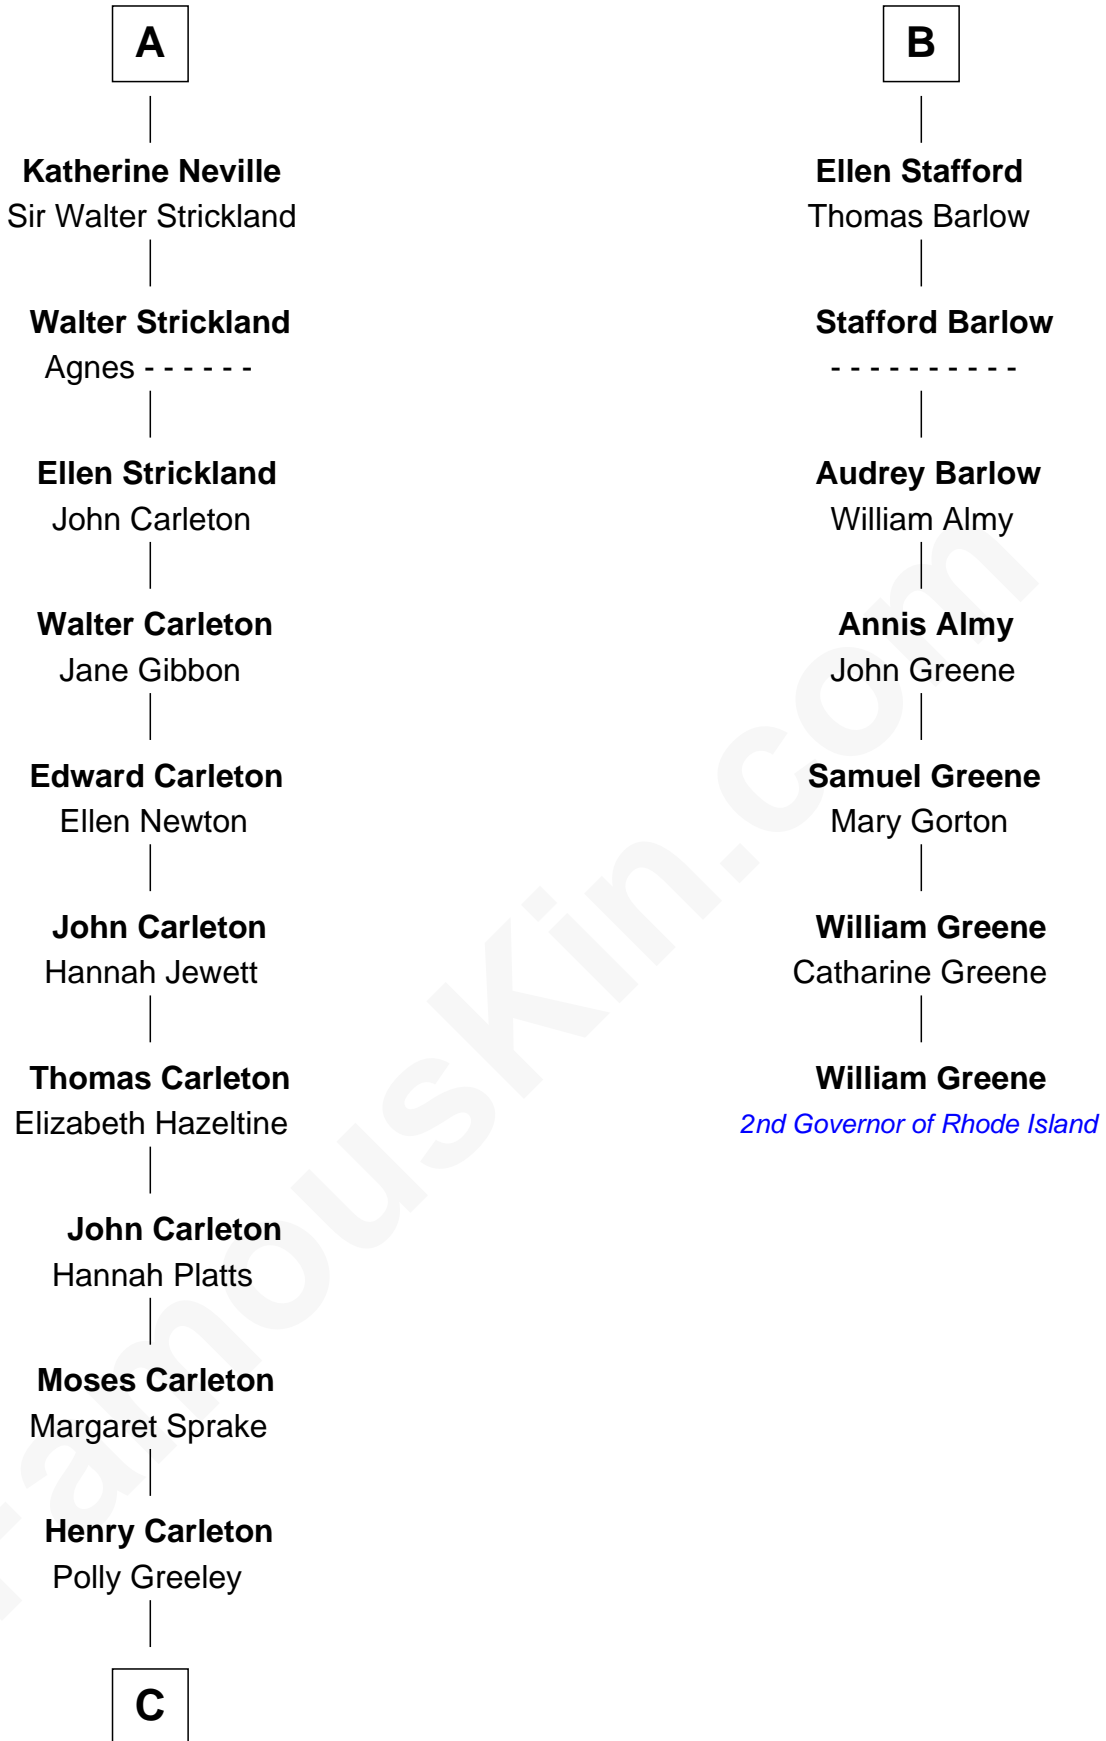

# FamousKin.com Relationship Chart of

**Charles A. Pillsbury**

*Co-Founder of C.A. Pillsbury Co.*

13th cousin 5 times removed of

**William Greene**

*2nd Governor of Rhode Island*

**Humphrey Stafford**  
Katherine Fray

**Margaret Gascoigne**  
Sir Christopher Ward

**Sir Humphrey Stafford**  
Margaret Fogge

**Anne Ward**  
Sir Ralph Neville

**Sir Humphrey Stafford**  
Margaret Tame

**A**

**B**

C

—  
**Margaret Sprague Carleton**

George Alfred Pillsbury

—  
**Charles A. Pillsbury**

*Co-Founder of C.A. Pillsbury Co.*

FamousKin.com