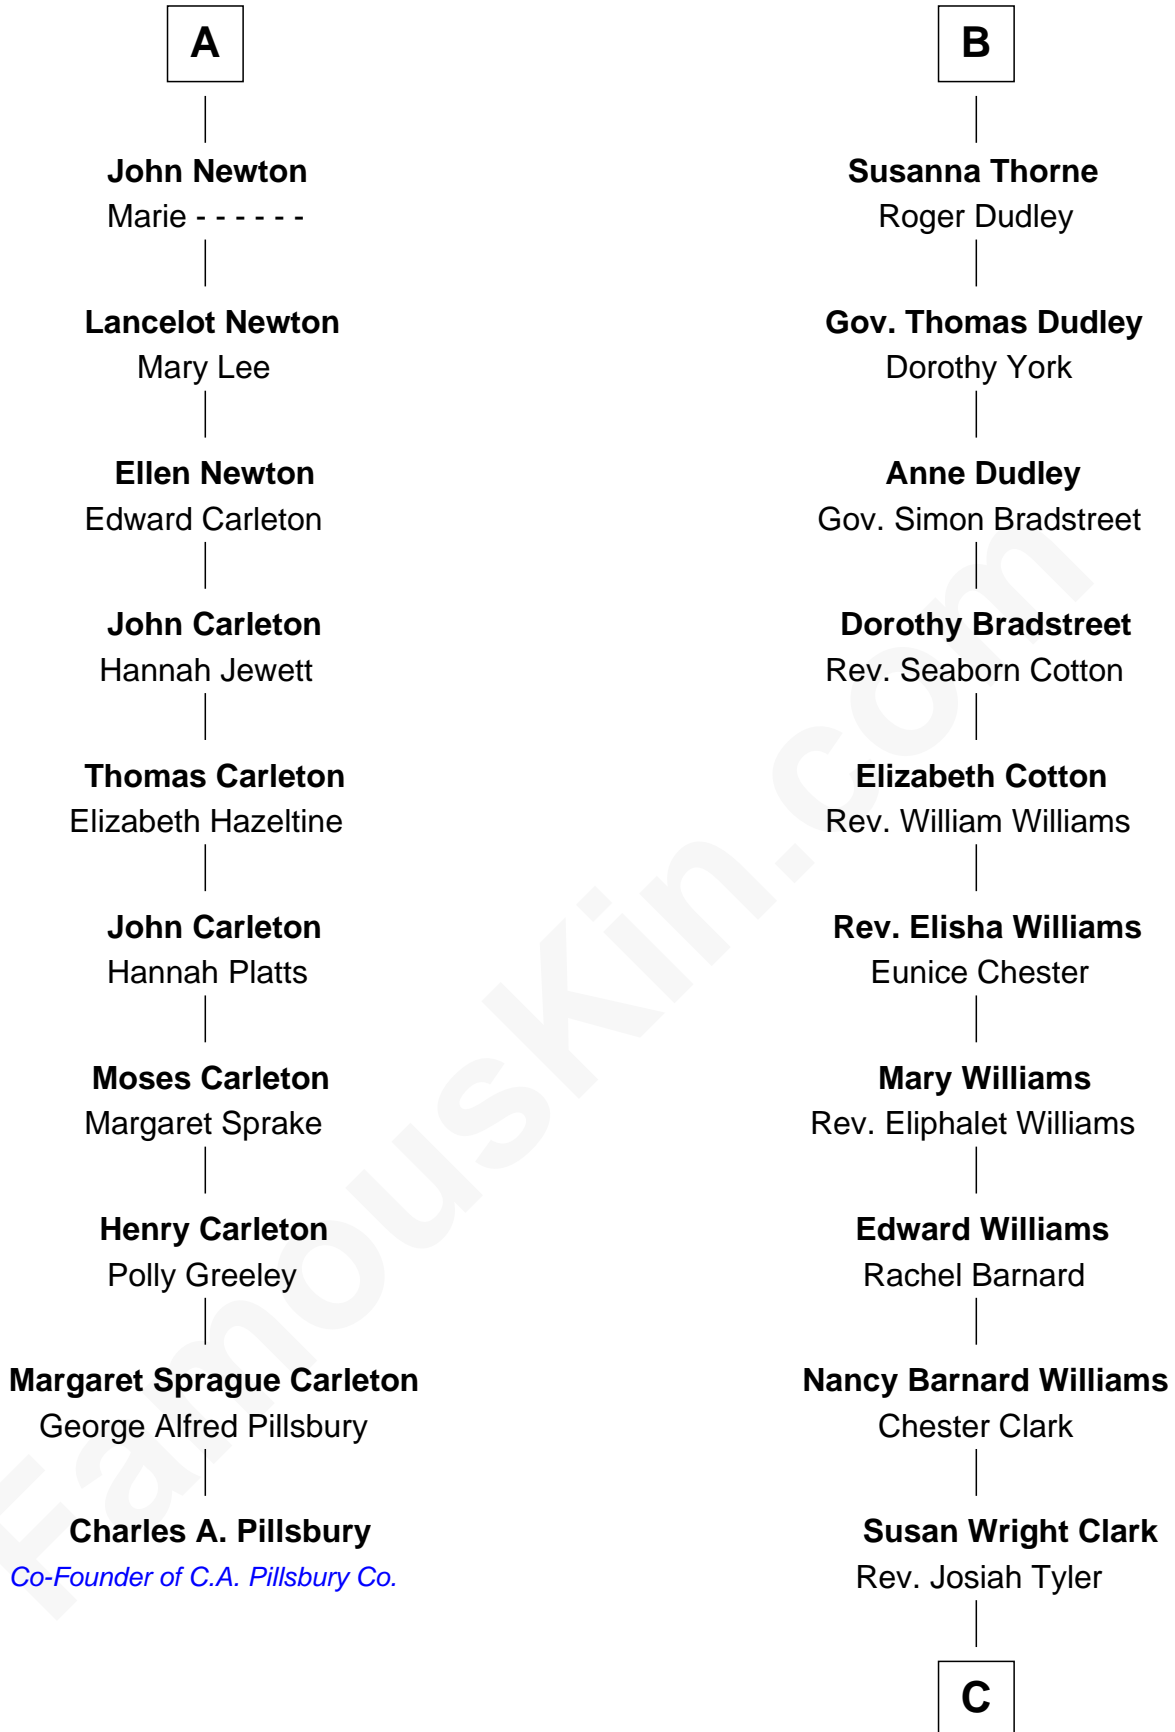

# FamousKin.com Relationship Chart of

**Charles A. Pillsbury**

*Co-Founder of C.A. Pillsbury Co.*

16th cousin 5 times removed of

**Kate Upton**

*Sports Illustrated Swimsuit Cover Model*

**C**

**William Chester Tyler**

Laura Leland Brooks

**Margaret Hastings Tyler**

Charles Henry Vial

**Elizabeth Brooks Vial**

Stephen Edward Upton

**Jefferson Matthew Upton**

Shelley Fawn Davis

**Kate Upton**