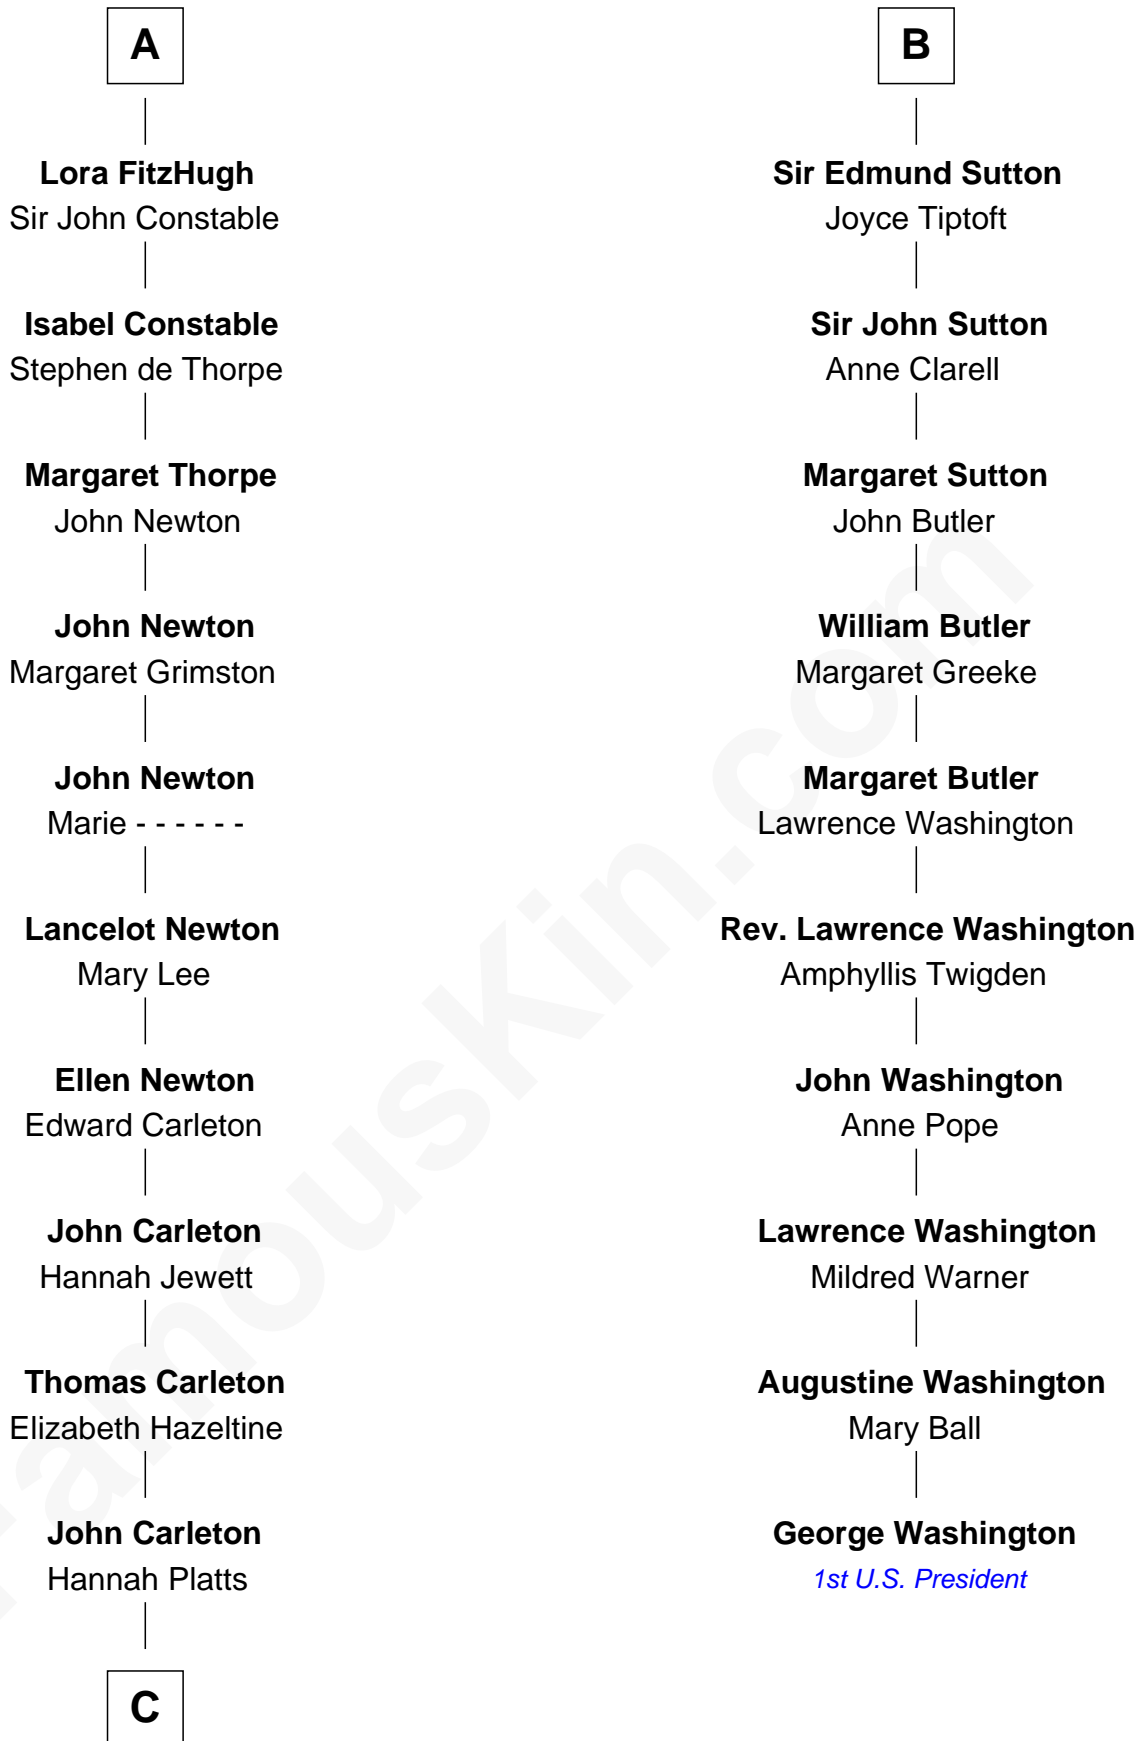

FamousKin.com Relationship Chart of

Charles A. Pillsbury

Co-Founder of C.A. Pillsbury Co.

16th cousin 4 times removed of

George Washington

1st U.S. President

C

—
Moses Carleton
Margaret Sprake

—
Henry Carleton
Polly Greeley

—
Margaret Sprague Carleton
George Alfred Pillsbury

—
Charles A. Pillsbury
Co-Founder of C.A. Pillsbury Co.

FamousKin.com