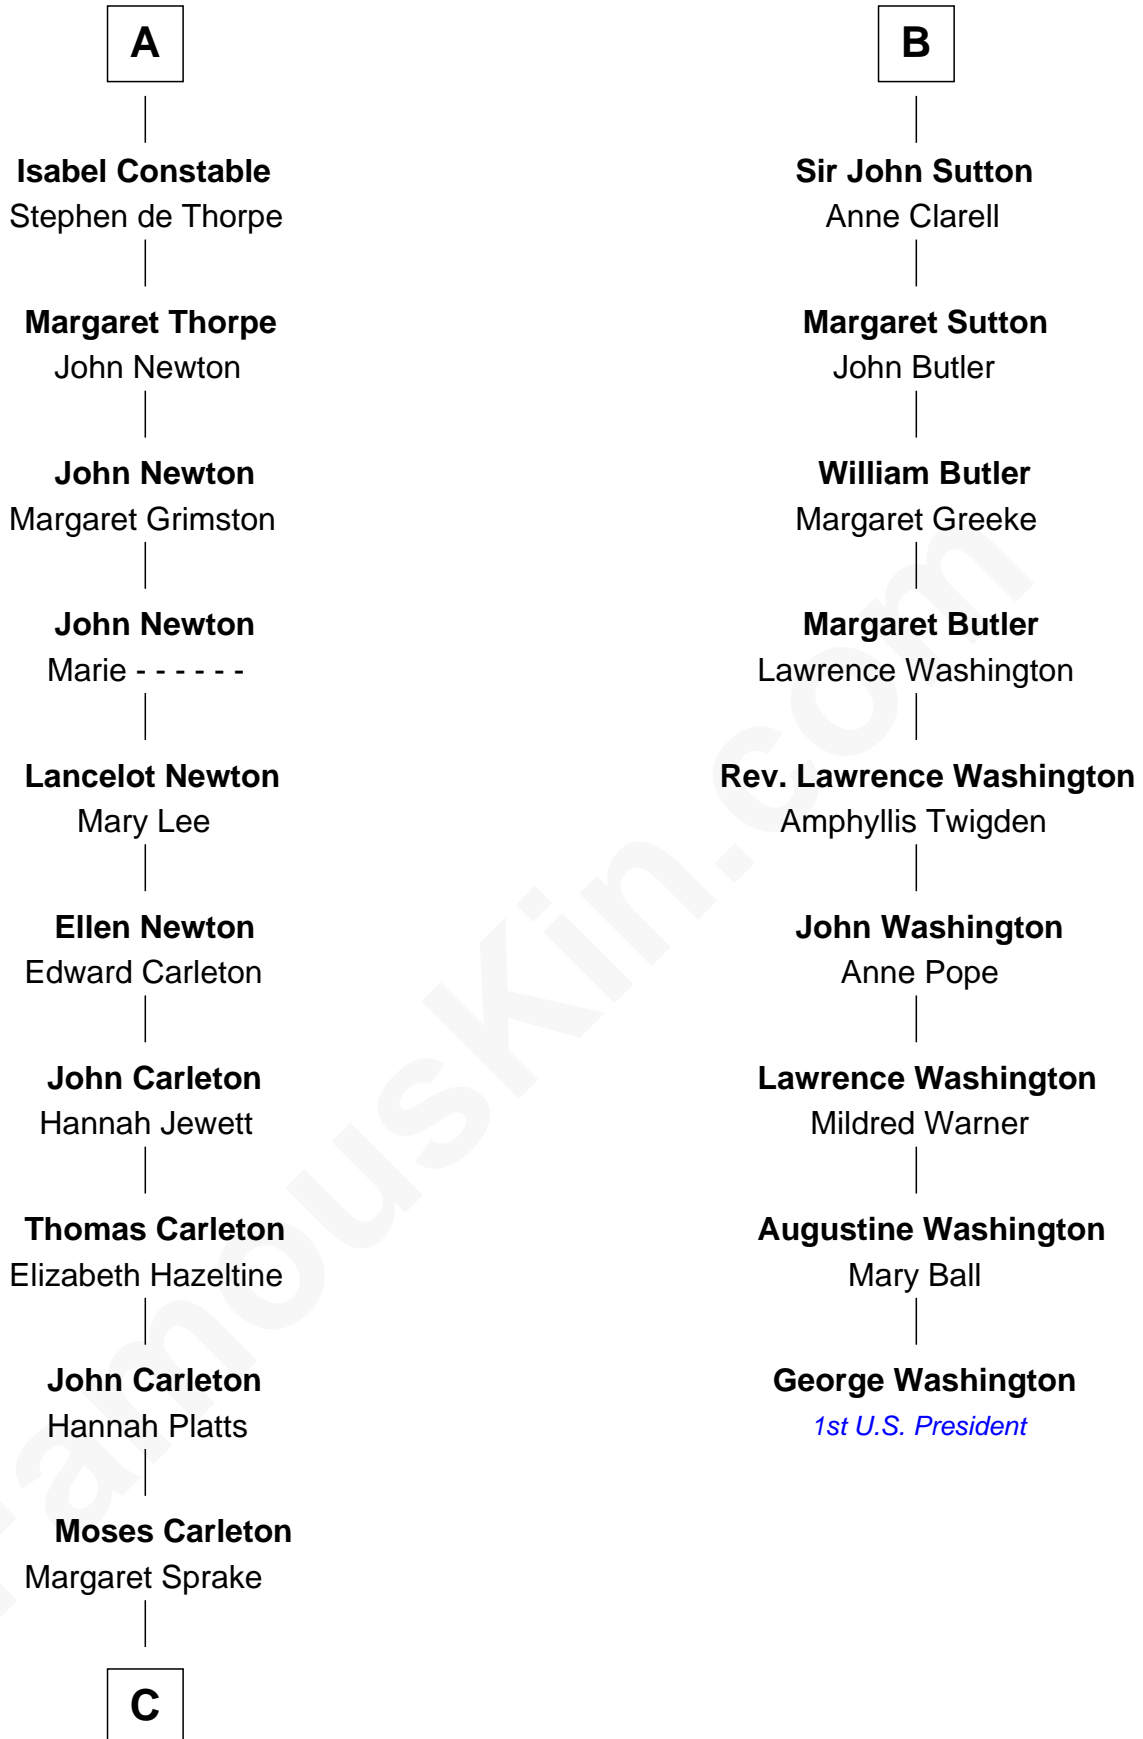

FamousKin.com Relationship Chart of

Charles A. Pillsbury

Co-Founder of C.A. Pillsbury Co.

15th cousin 4 times removed of

George Washington

1st U.S. President

Sir Roger de Quincy

Helen of Galloway

Sir William de Ferrers

Joan de Ferrers

Sir Thomas de Berkeley

Sir Maurice de Berkeley

Eve la Zouche

Thomas de Berkeley

Katherine de Clyvedon

Sir John Berkeley

Elizabeth Betteshorne

Elizabeth Berkeley

Sir John Sutton

Sir Edmund Sutton

Joyce Tiptoft

B

C

Henry Carleton

Polly Greeley

Margaret Sprague Carleton

George Alfred Pillsbury

Charles A. Pillsbury

Co-Founder of C.A. Pillsbury Co.

FamousKin.com