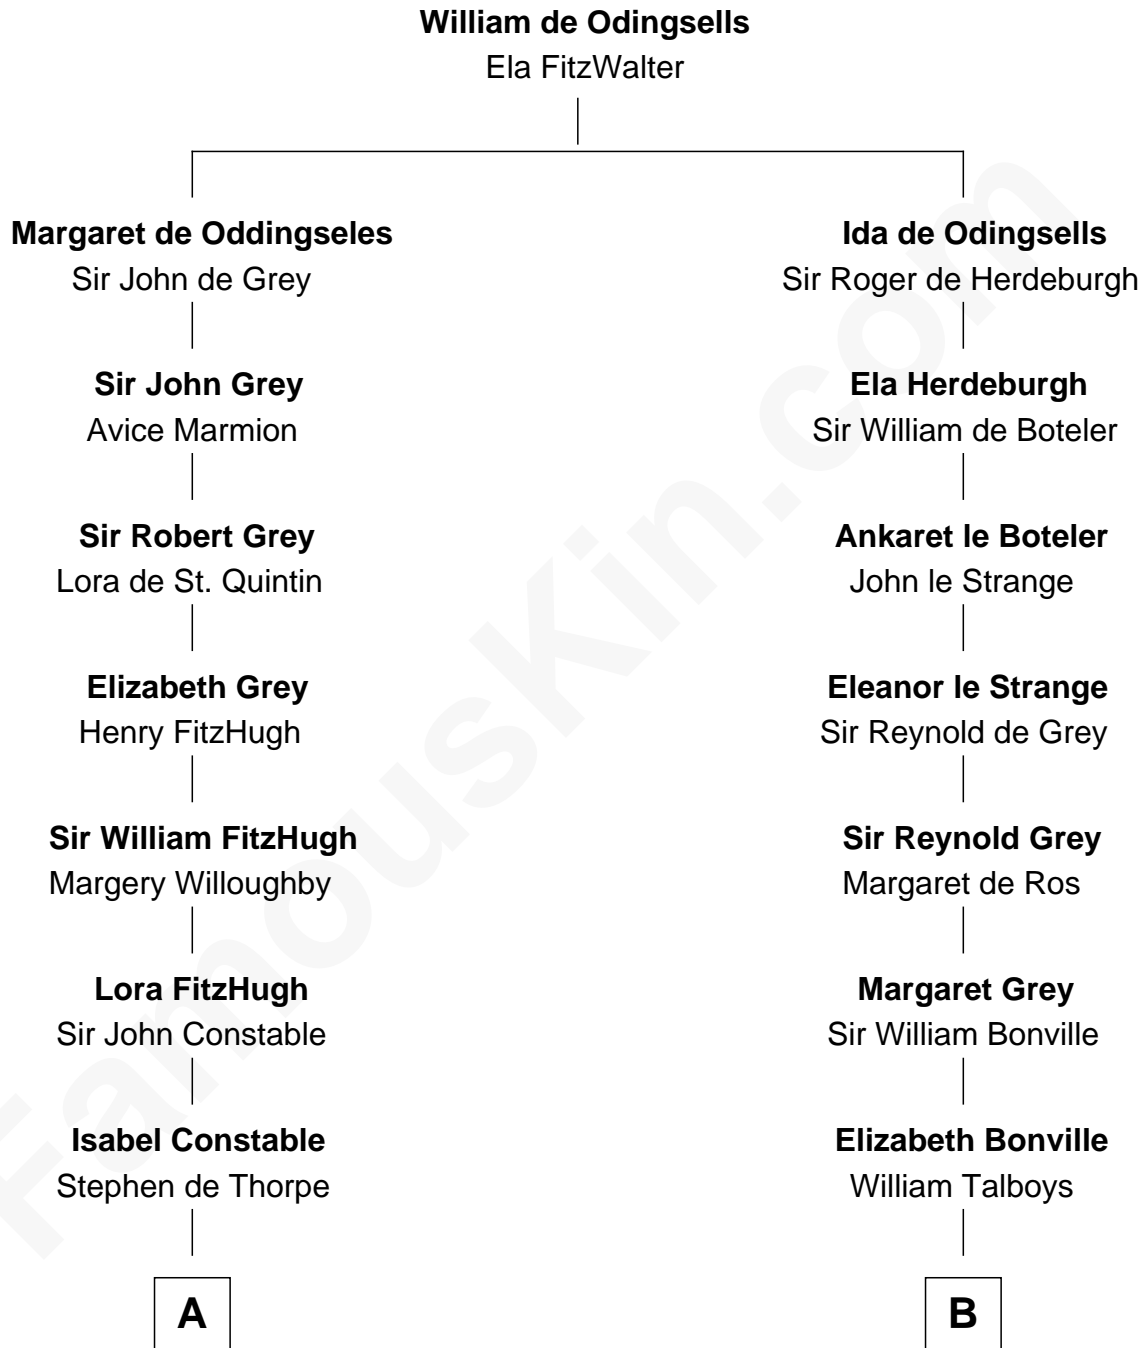

FamousKin.com Relationship Chart of

Charles A. Pillsbury

Co-Founder of C.A. Pillsbury Co.

16th cousin 2 times removed of

George Washington

1st U.S. President

C

—
Margaret Sprague Carleton