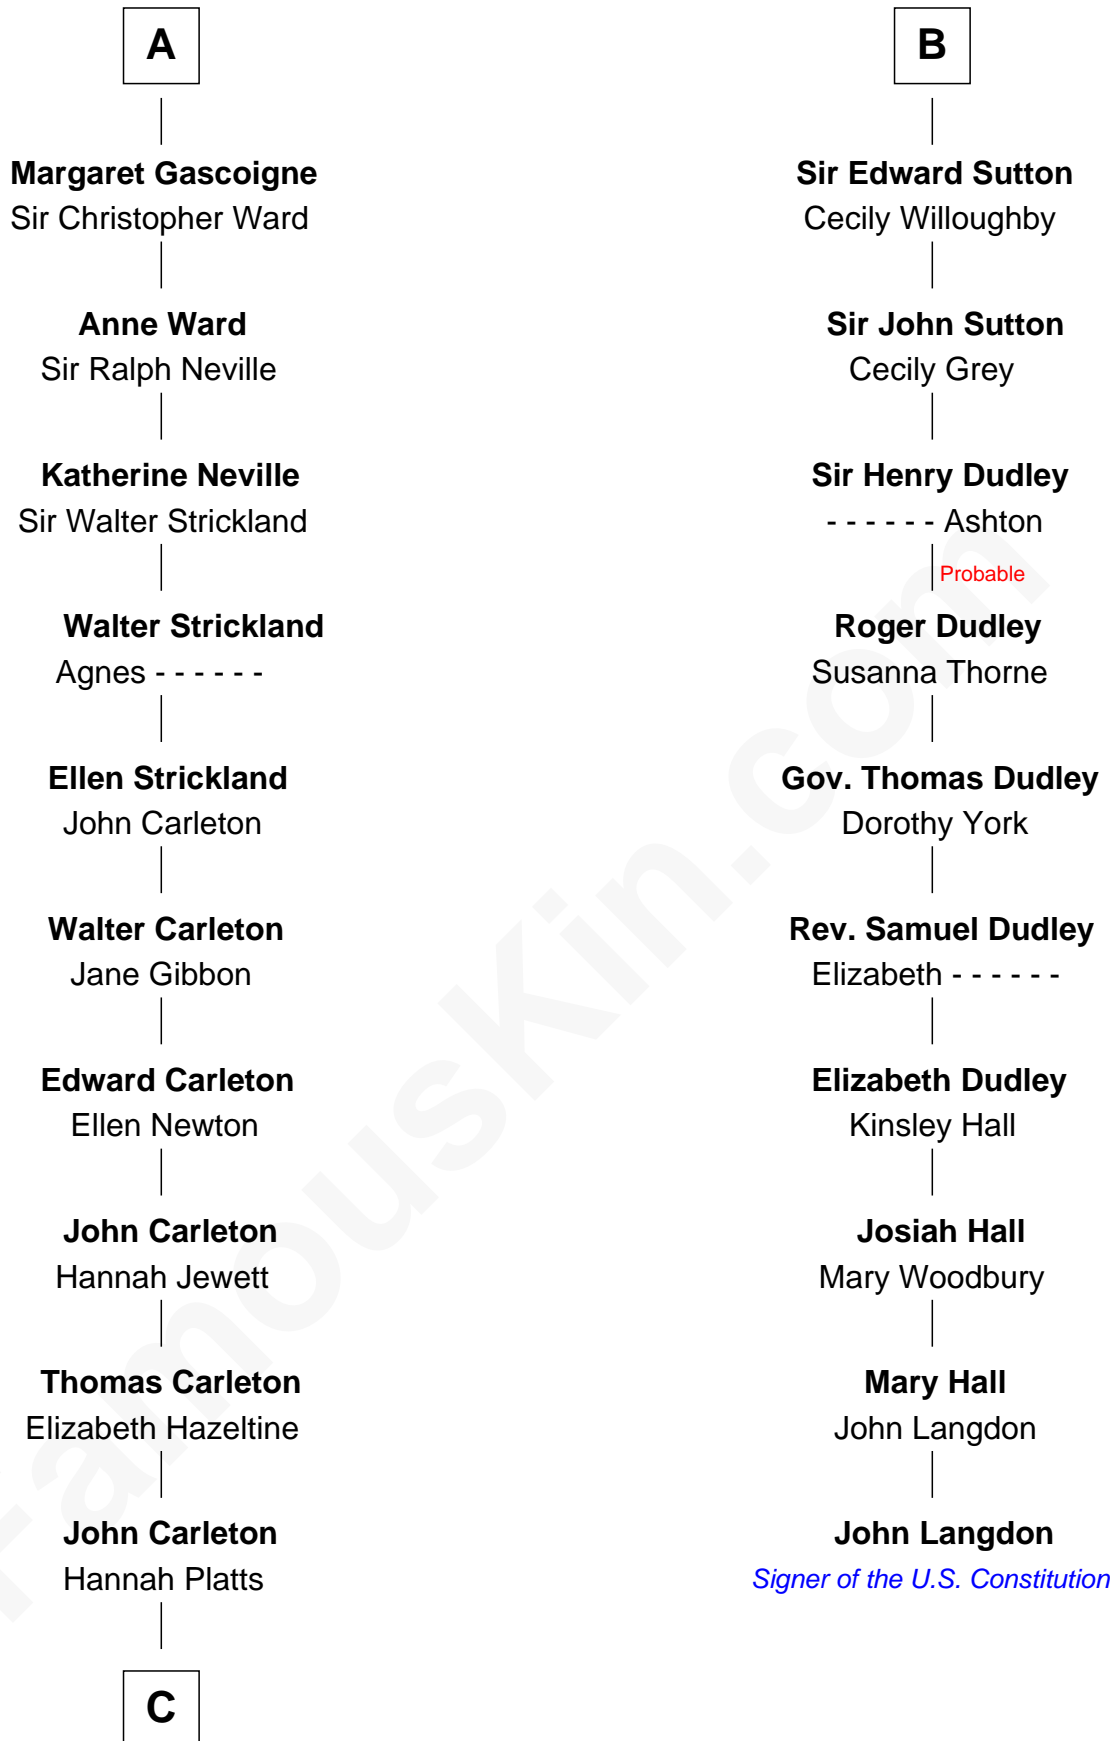

# FamousKin.com Relationship Chart of

**Charles A. Pillsbury**

*Co-Founder of C.A. Pillsbury Co.*

16th cousin 4 times removed of

**John Langdon**

*Signer of the U.S. Constitution*

**C**

—  
**Moses Carleton**  
Margaret Sprake

—  
**Henry Carleton**  
Polly Greeley

—  
**Margaret Sprague Carleton**  
George Alfred Pillsbury

—  
**Charles A. Pillsbury**  
*Co-Founder of C.A. Pillsbury Co.*

FamousKin.com