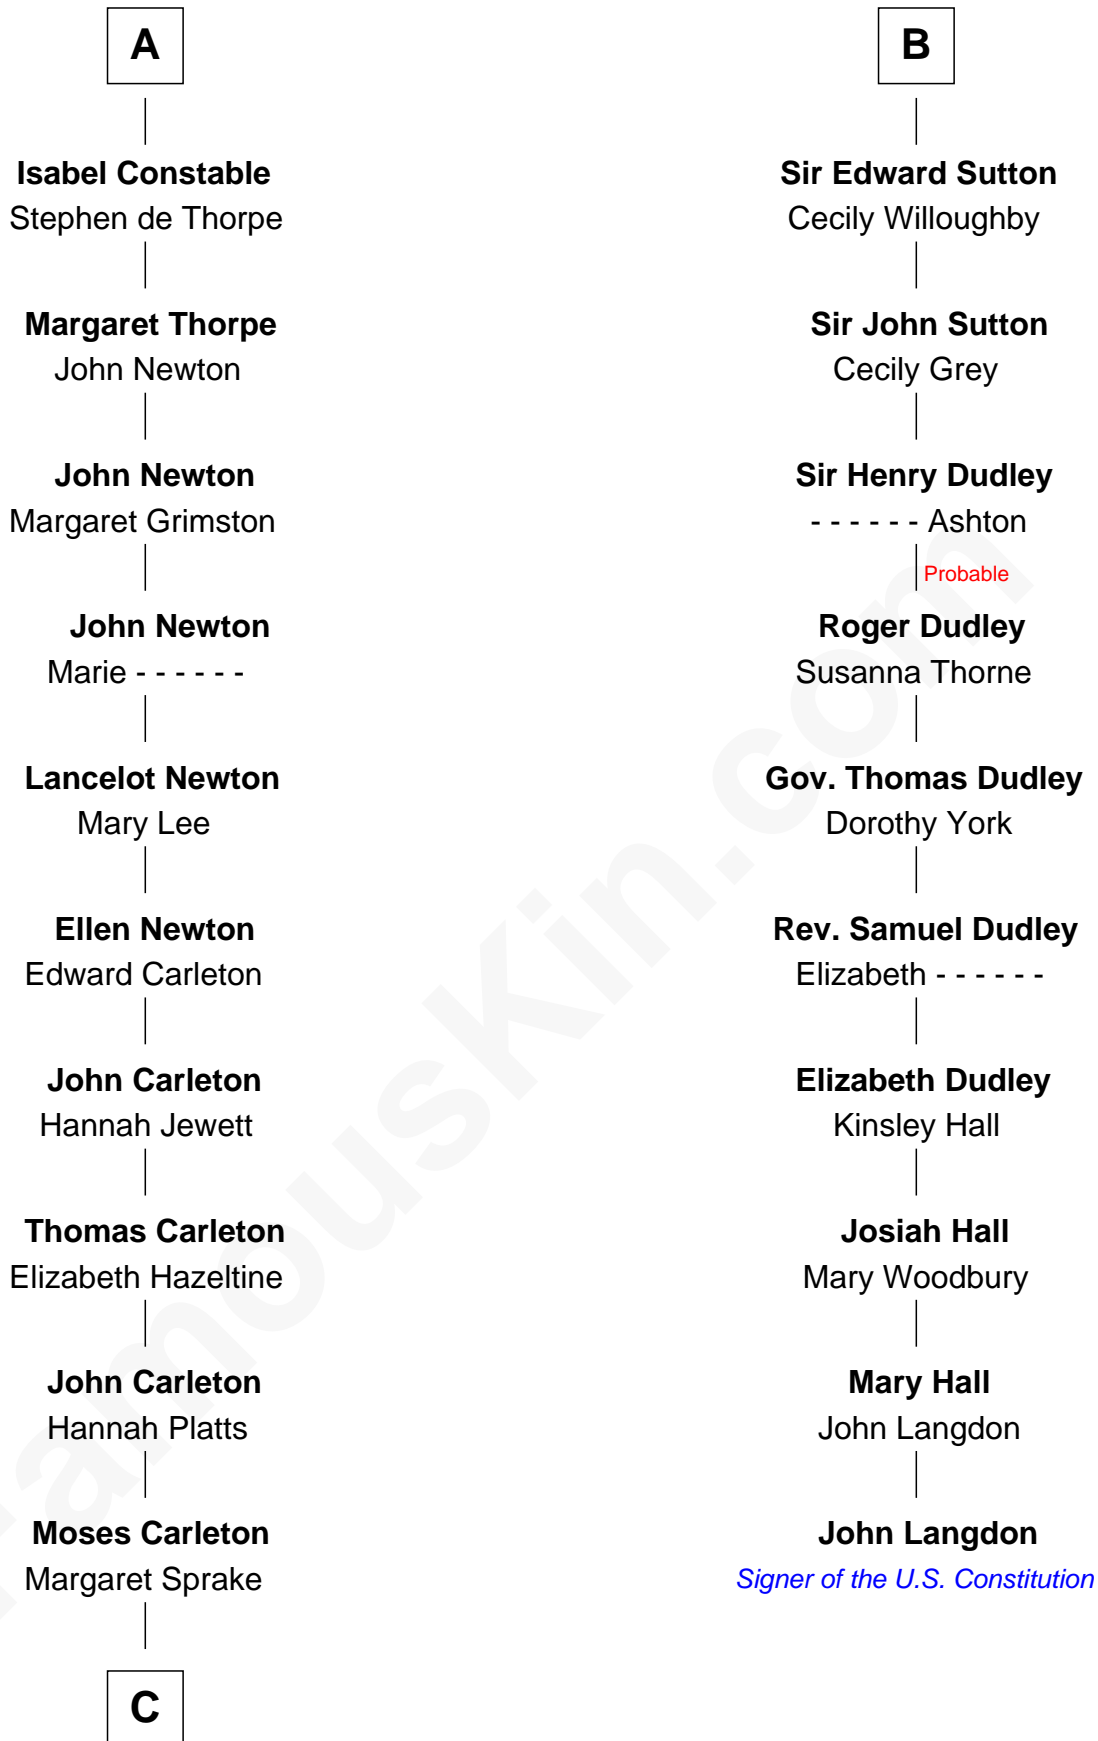

FamousKin.com

Relationship Chart of

Charles A. Pillsbury

Co-Founder of C.A. Pillsbury Co.

16th cousin 3 times removed of

John Langdon

Signer of the U.S. Constitution

C

Henry Carleton

Polly Greeley

Margaret Sprague Carleton

George Alfred Pillsbury

Charles A. Pillsbury

Co-Founder of C.A. Pillsbury Co.

FamousKin.com