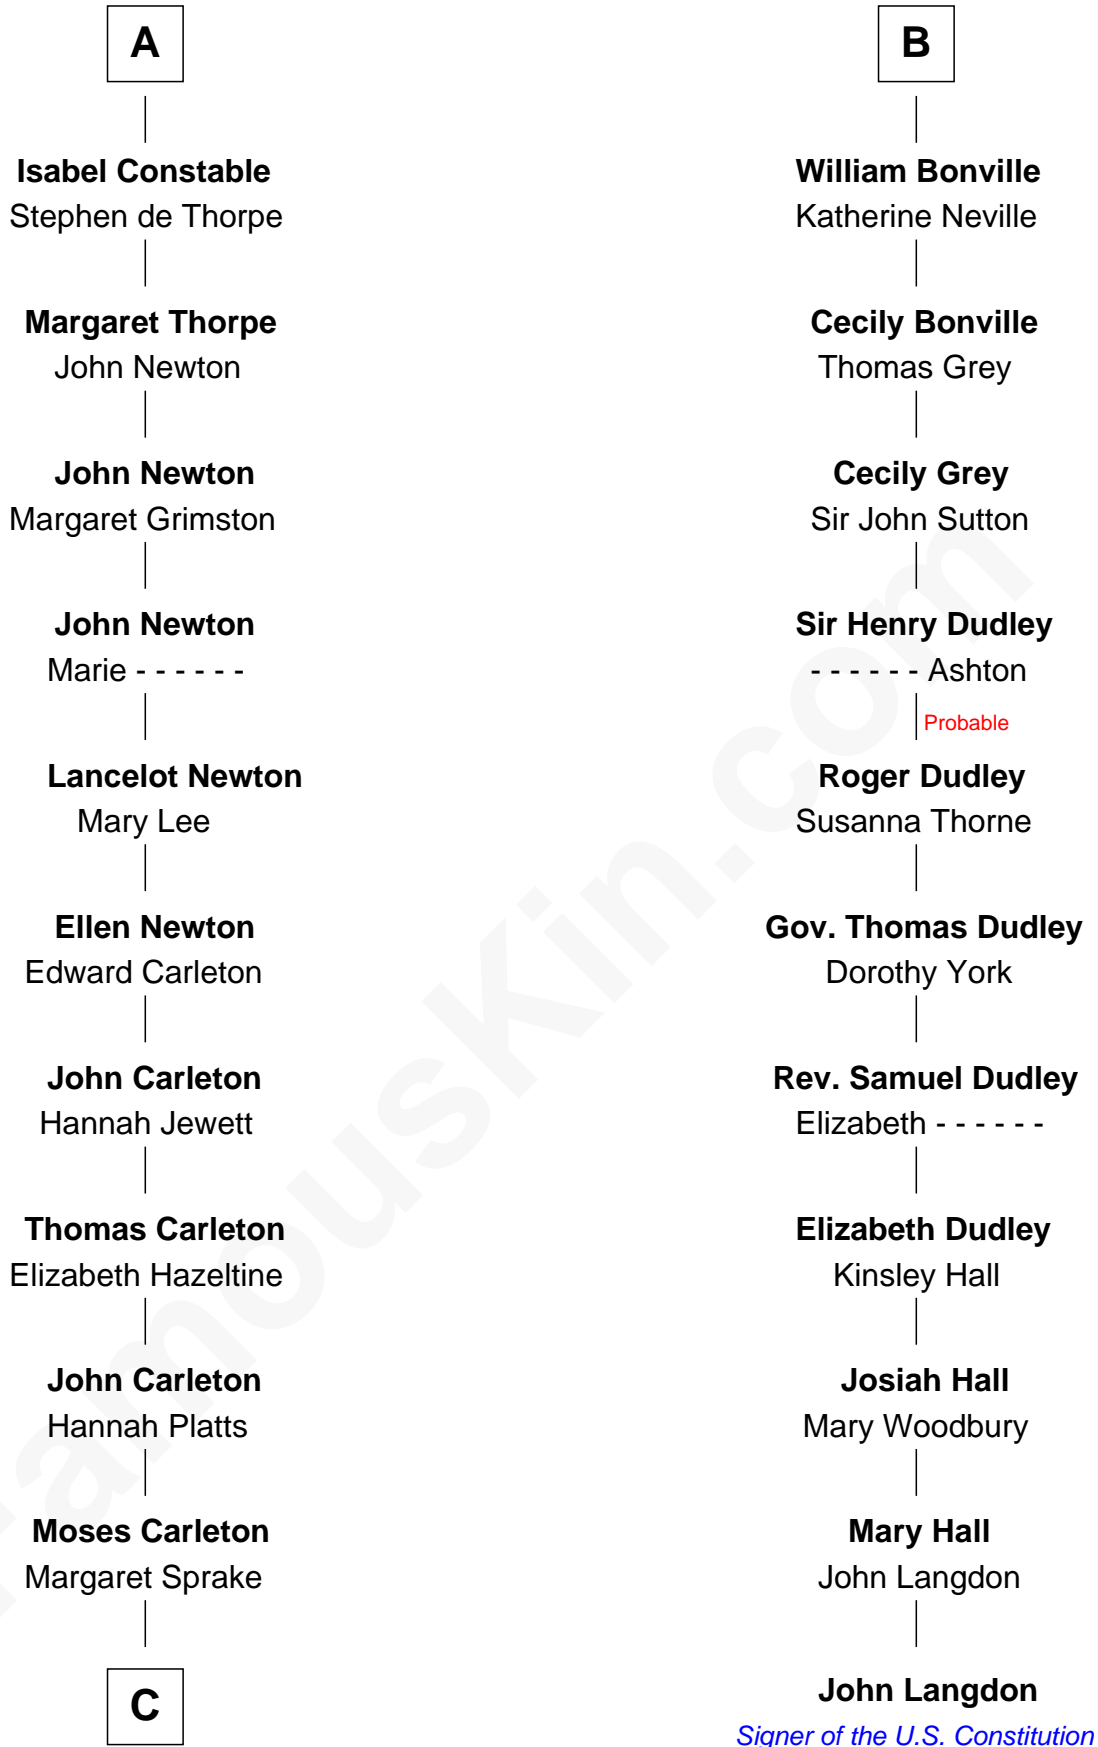

FamousKin.com

Relationship Chart of

Charles A. Pillsbury

Co-Founder of C.A. Pillsbury Co.

17th cousin 2 times removed of

John Langdon

Signer of the U.S. Constitution

C

Henry Carleton

Polly Greeley

Margaret Sprague Carleton

George Alfred Pillsbury

Charles A. Pillsbury

Co-Founder of C.A. Pillsbury Co.

FamousKin.com