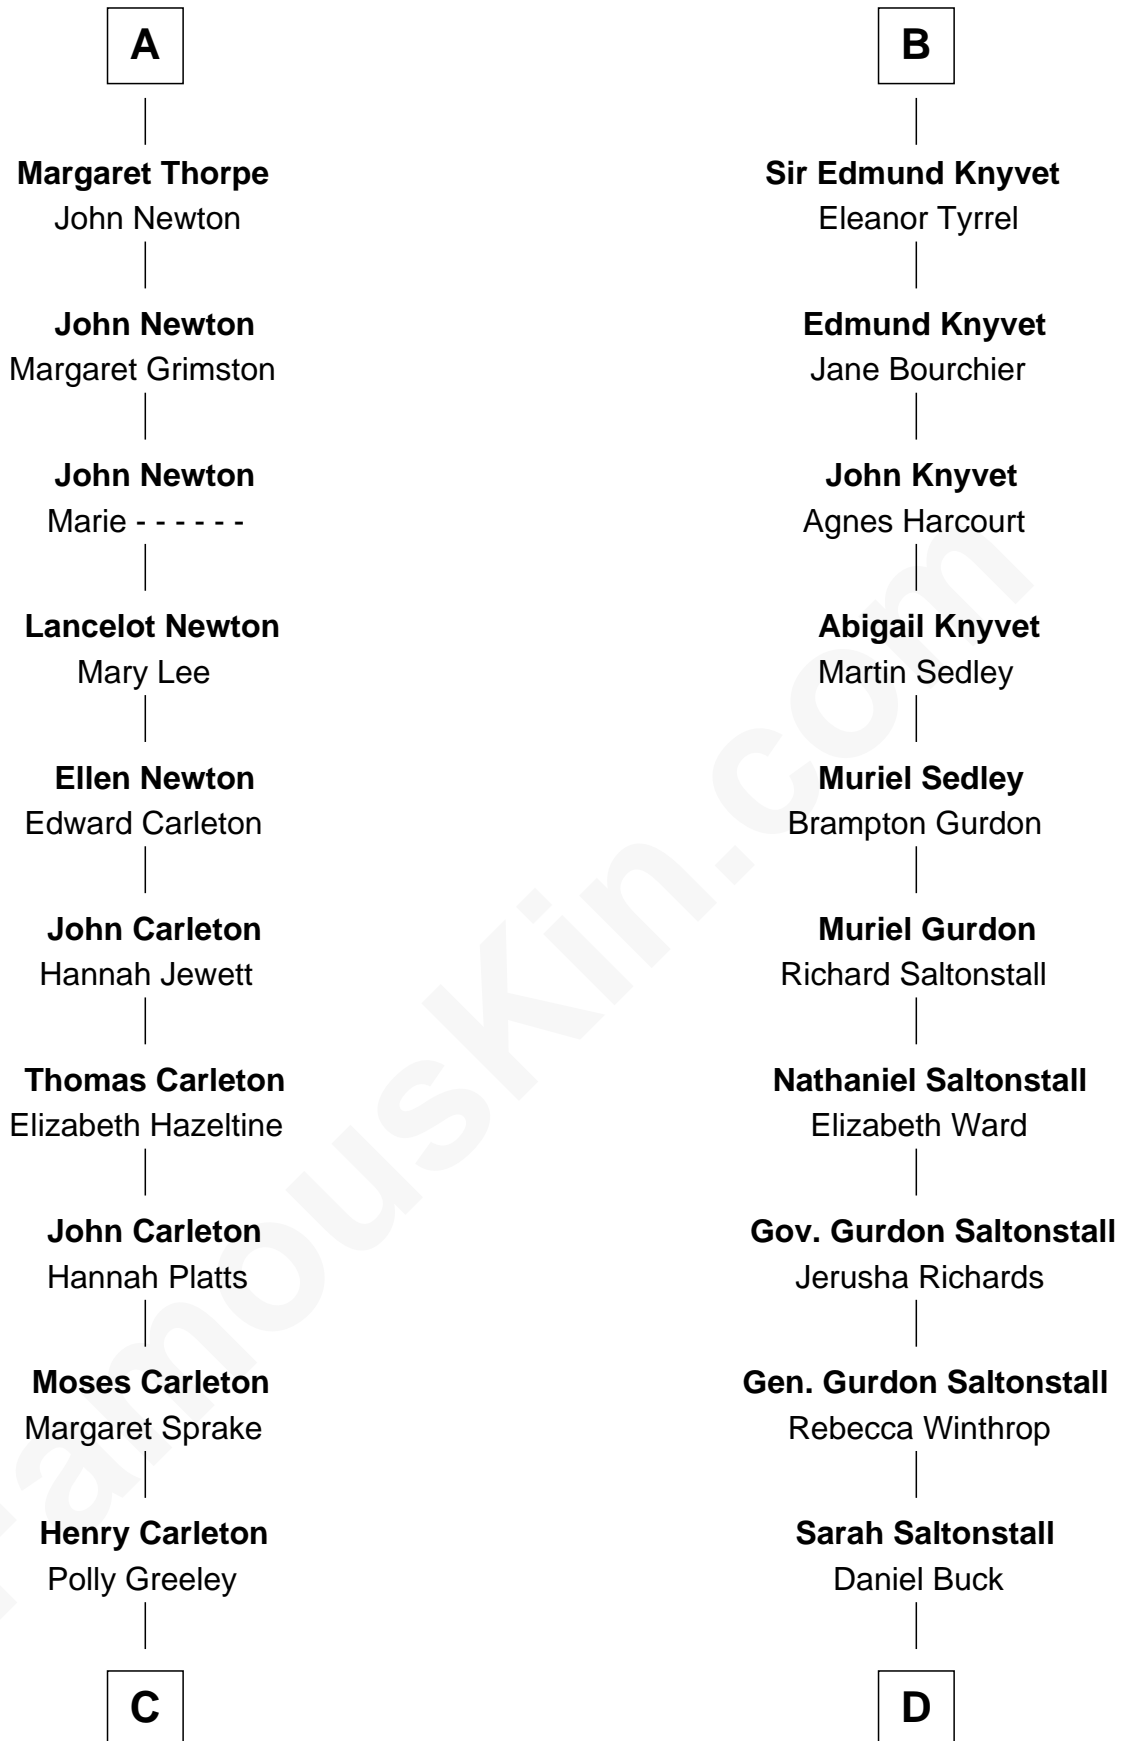

# FamousKin.com Relationship Chart of

**Charles A. Pillsbury**

*Co-Founder of C.A. Pillsbury Co.*

18th cousin 3 times removed of

**Louis Auchincloss**

*Author*

**Alexander Comyn**  
Elisabeth de Quincy

**C**

**Margaret Sprague Carleton**

George Alfred Pillsbury

**Charles A. Pillsbury**

*Co-Founder of C.A. Pillsbury Co.*

**D**

**Gurdon Buck**

Susannah Mainwaring

**Elizabeth Buck**

John Auchincloss

**John Winthrop Auchincloss**

Joanna Hone Russell

**Joseph Howland Auchincloss**

Priscilla Dixon Stanton

**Louis Auchincloss**

*Author*

FamousKin.com