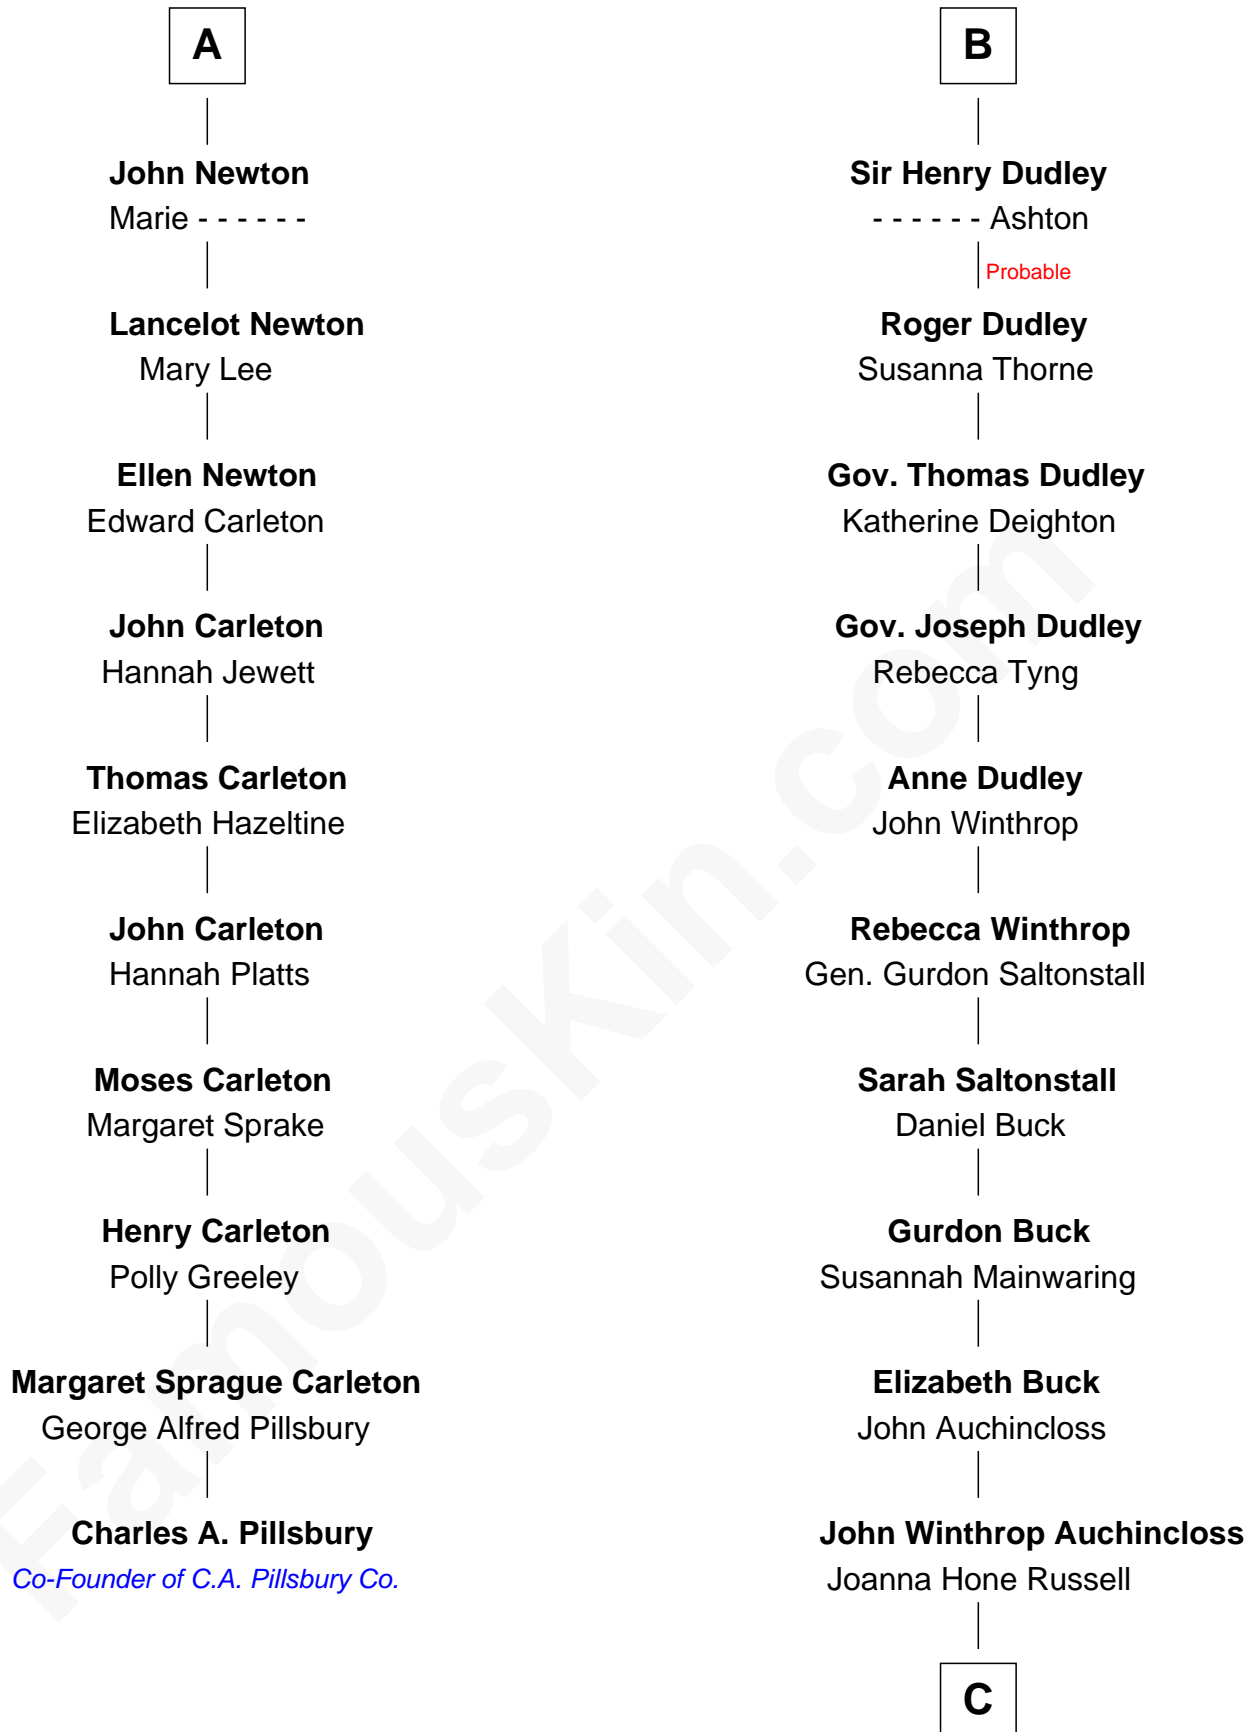

# FamousKin.com Relationship Chart of

**Charles A. Pillsbury**

*Co-Founder of C.A. Pillsbury Co.*

16th cousin 2 times removed of

**Louis Auchincloss**

*Author*

**Edmund Fitzalan**

Alice de Warenne

**C**

**Joseph Howland Auchincloss**

Priscilla Dixon Stanton

**Louis Auchincloss**

*Author*

FamousKin.com