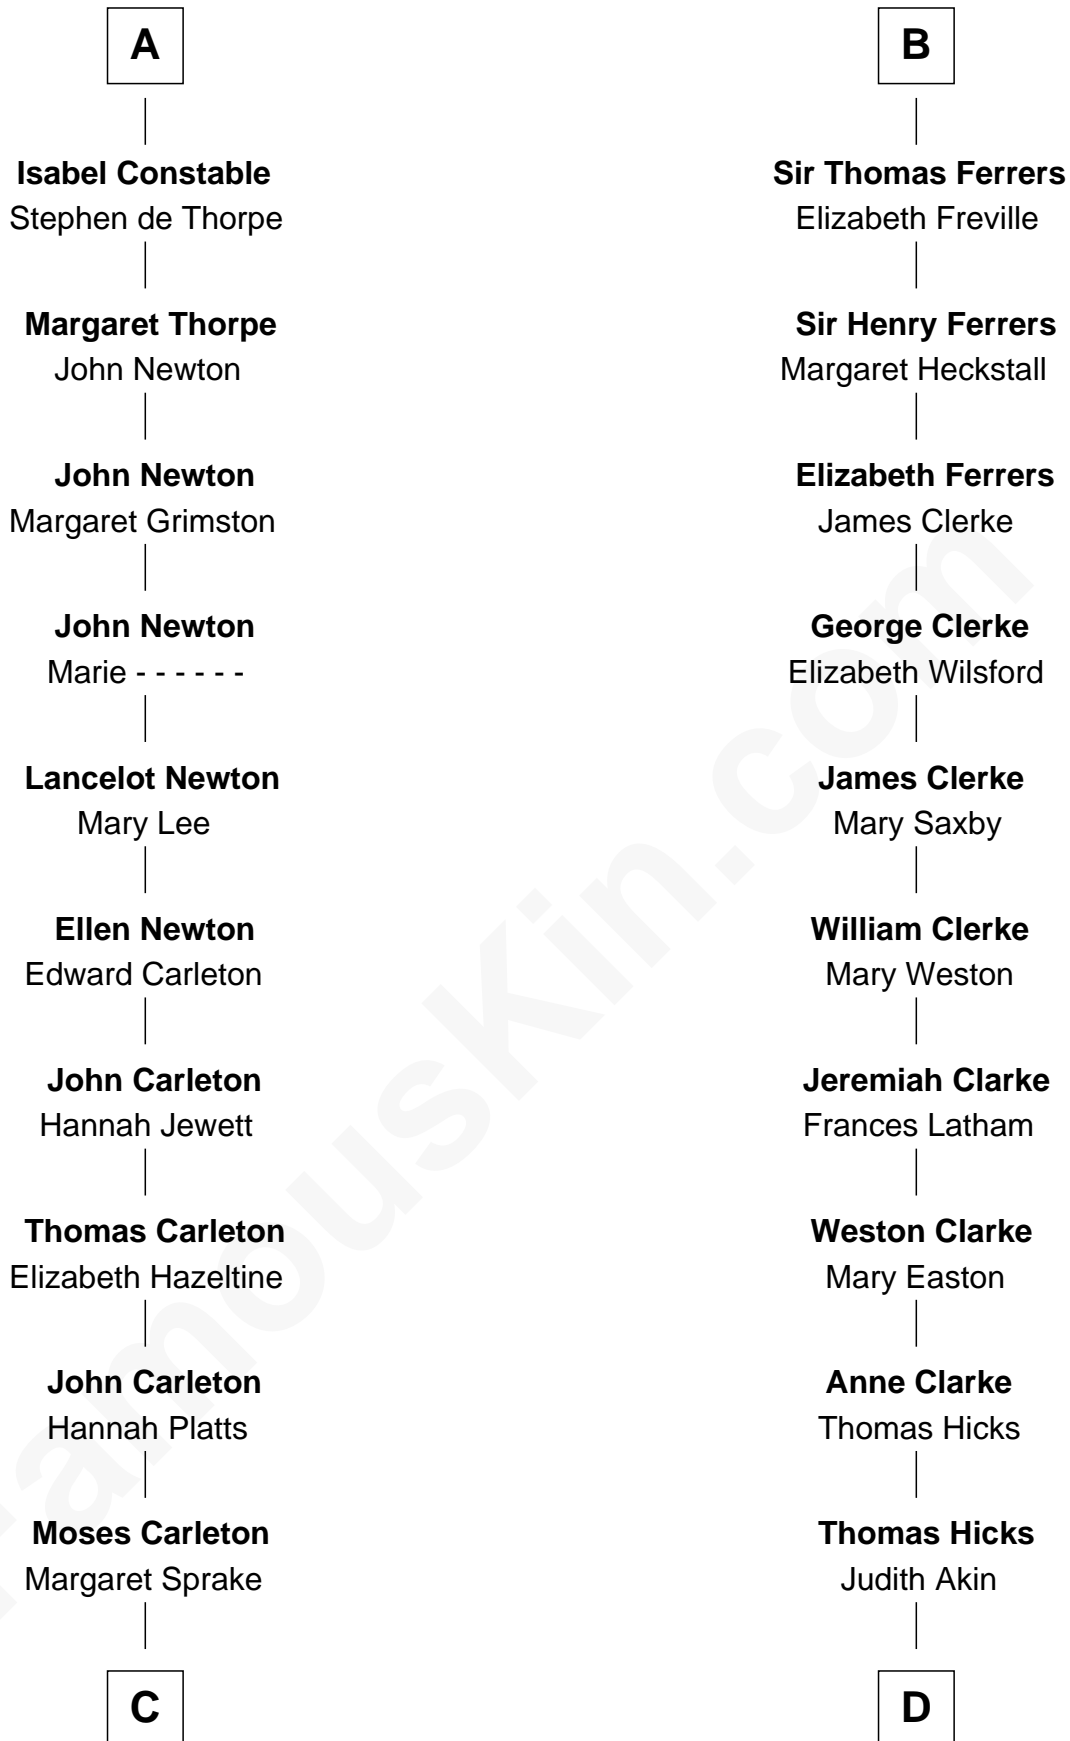

FamousKin.com Relationship Chart of

Charles A. Pillsbury

Co-Founder of C.A. Pillsbury Co.

19th cousin 1 time removed of

Hetty Green

"The Witch of Wall Street"

Sir Roger de Quincy

Helen of Galloway

Margaret de Ufford

Sir Henry de Ferrers

Joan de Poynings

Sir William Ferrers

Philippa Clifford

B

C

Henry Carleton

Polly Greeley

Margaret Sprague Carleton

George Alfred Pillsbury

Charles A. Pillsbury

Co-Founder of C.A. Pillsbury Co.

D

Sarah Hicks

Gideon Howland