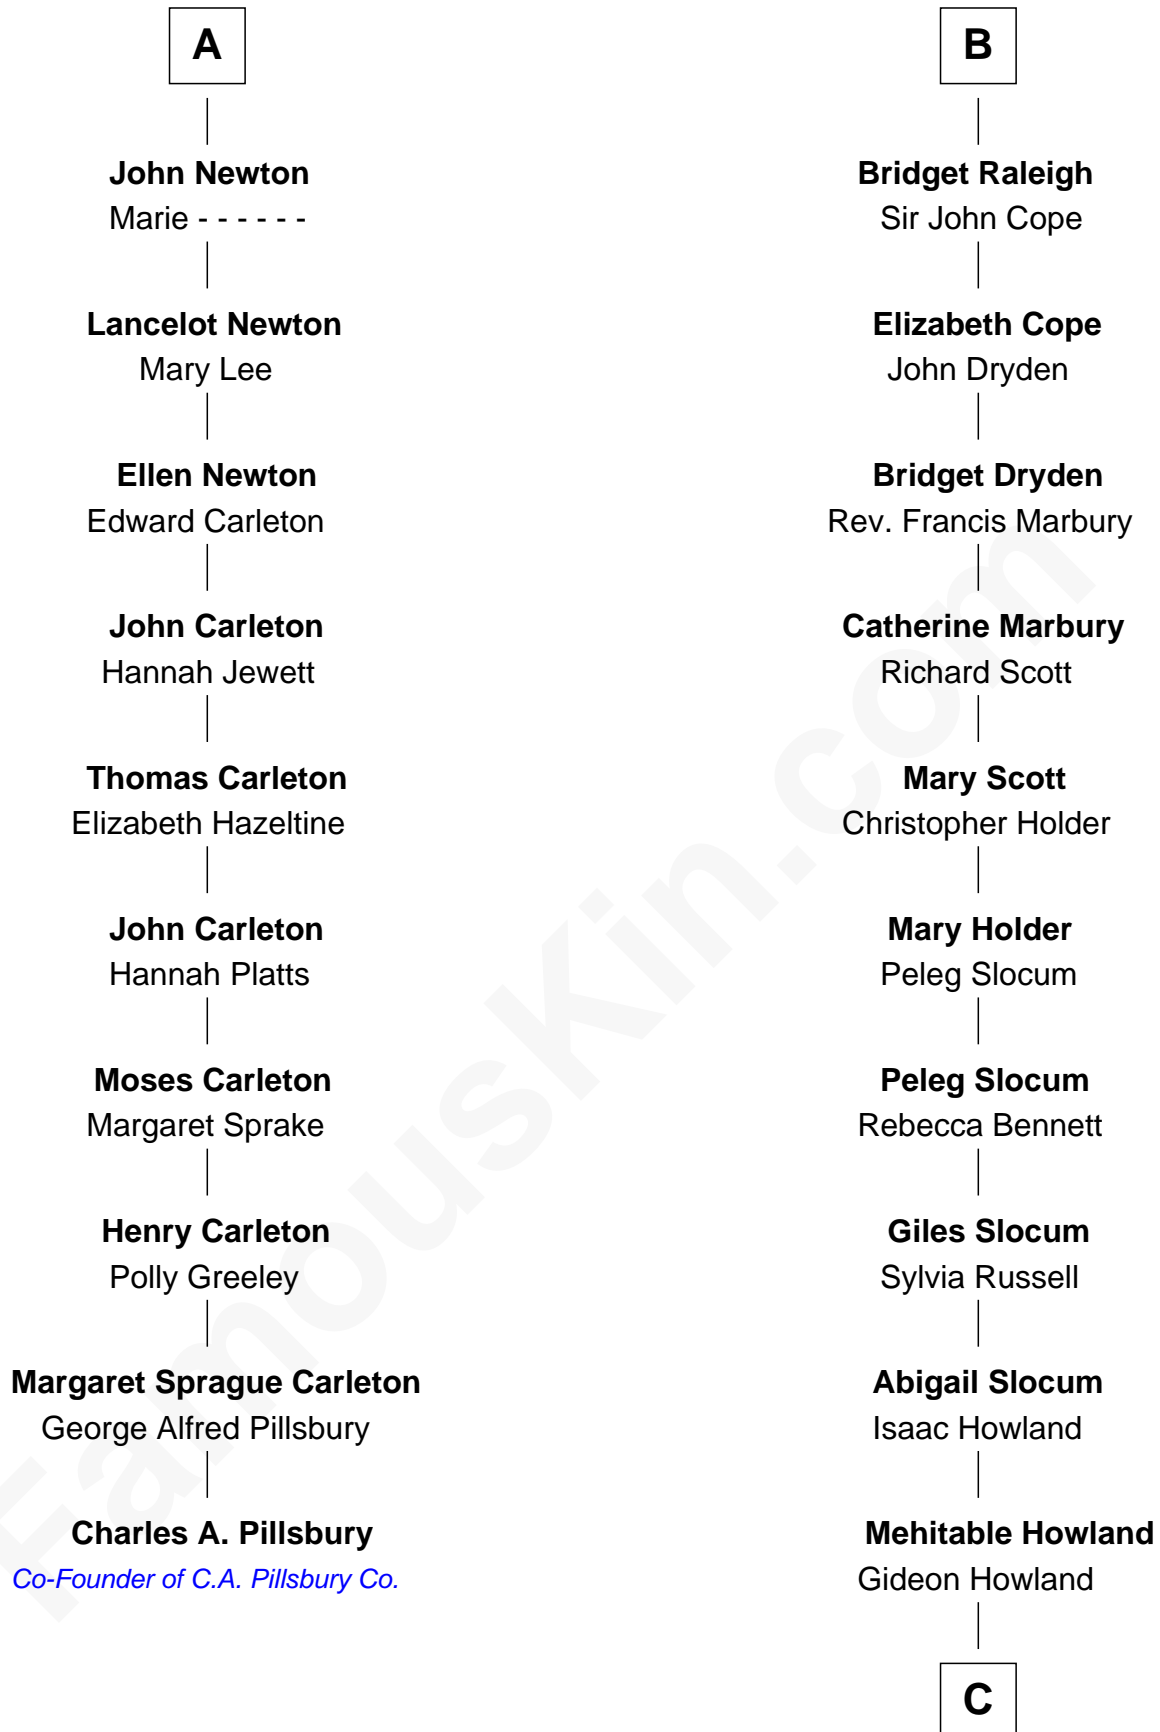

FamousKin.com

Relationship Chart of

Charles A. Pillsbury

Co-Founder of C.A. Pillsbury Co.

16th cousin 2 times removed of

Hetty Green

"The Witch of Wall Street"

Edmund Fitzalan

Alice de Warenne

C

Abby Slocum Howland

Edward Mott Robinson

Hetty Green

"The Witch of Wall Street"

FamousKin.com