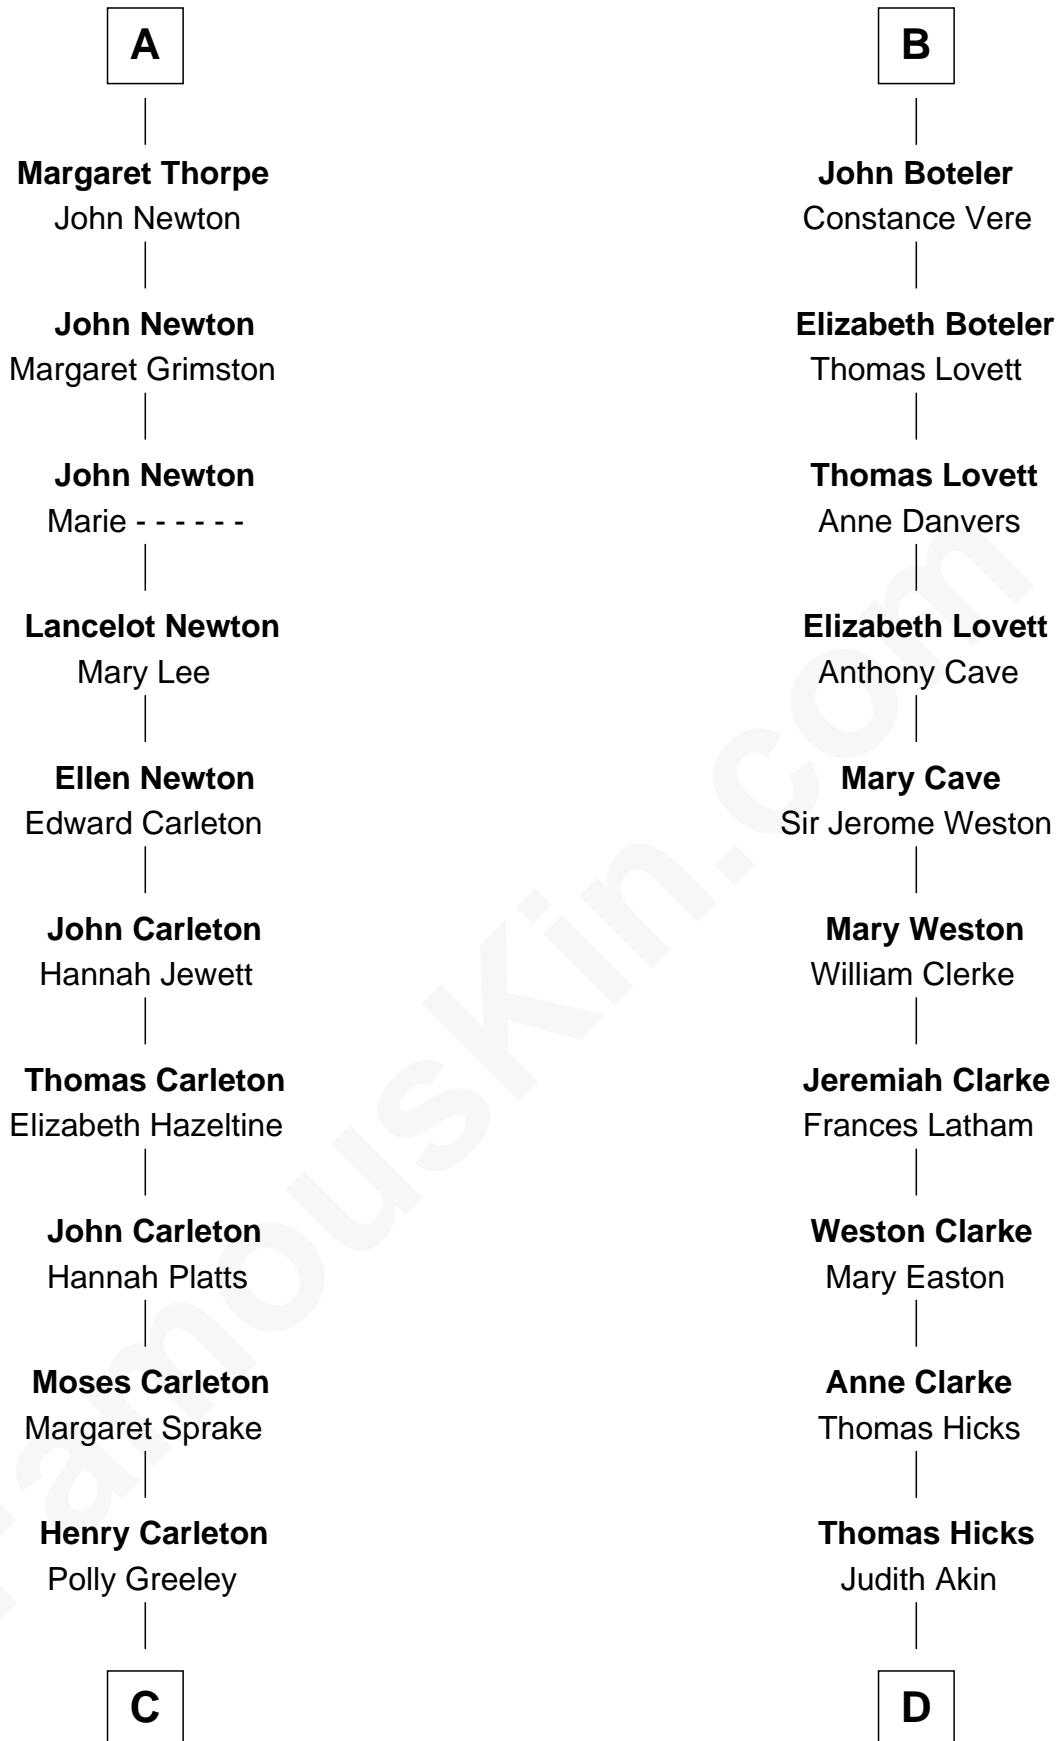

FamousKin.com Relationship Chart of

Charles A. Pillsbury

Co-Founder of C.A. Pillsbury Co.

18th cousin 2 times removed of

Hetty Green

"The Witch of Wall Street"

C

Margaret Sprague Carleton

George Alfred Pillsbury

Charles A. Pillsbury

Co-Founder of C.A. Pillsbury Co.

D

Sarah Hicks

Gideon Howland

Gideon Howland

Mehitable Howland

Abby Slocum Howland

Edward Mott Robinson

Hetty Green

"The Witch of Wall Street"

FamousKin.com