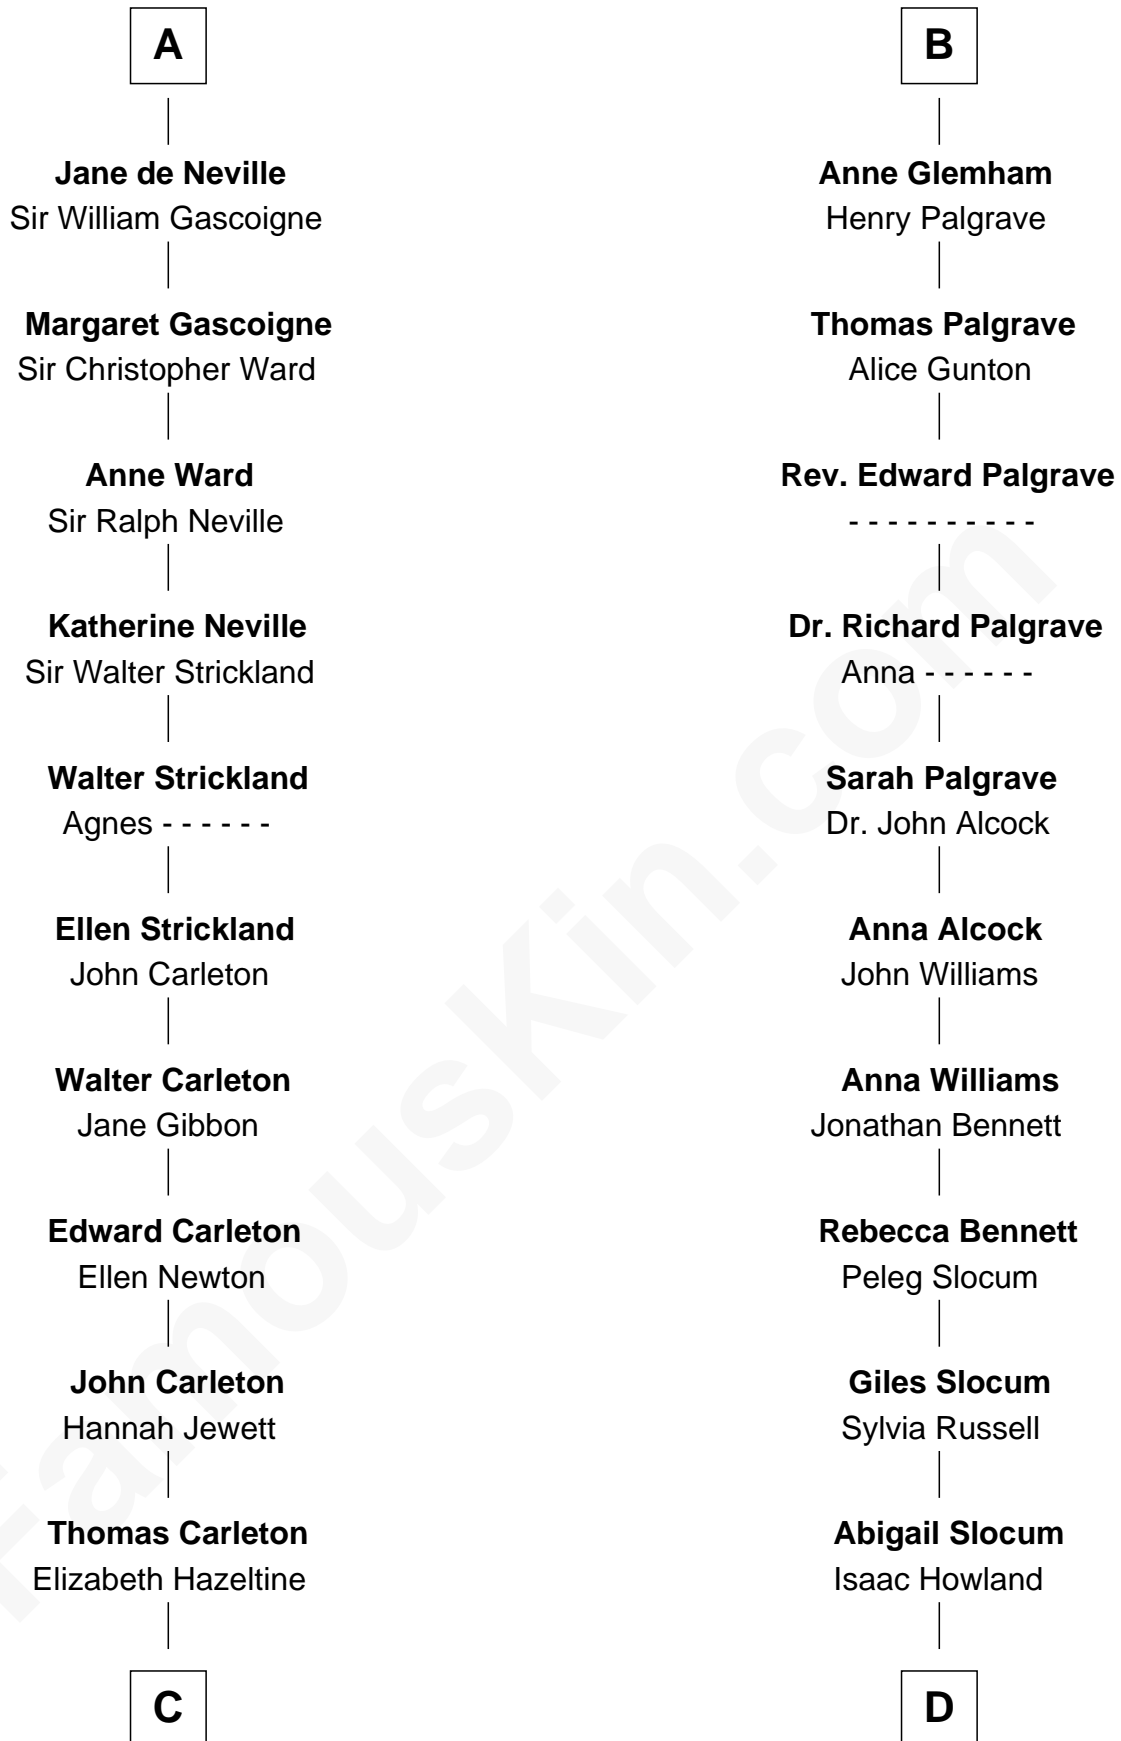

FamousKin.com

Relationship Chart of

Charles A. Pillsbury

Co-Founder of C.A. Pillsbury Co.

19th cousin 2 times removed of

Hetty Green

"The Witch of Wall Street"

C

John Carleton
Hannah Platts

Moses Carleton
Margaret Sprake

Henry Carleton
Polly Greeley

Margaret Sprague Carleton
George Alfred Pillsbury

Charles A. Pillsbury
Co-Founder of C.A. Pillsbury Co.

D

Mehitable Howland
Gideon Howland

Abby Slocum Howland
Edward Mott Robinson

Hetty Green
"The Witch of Wall Street"

FamousKin.com