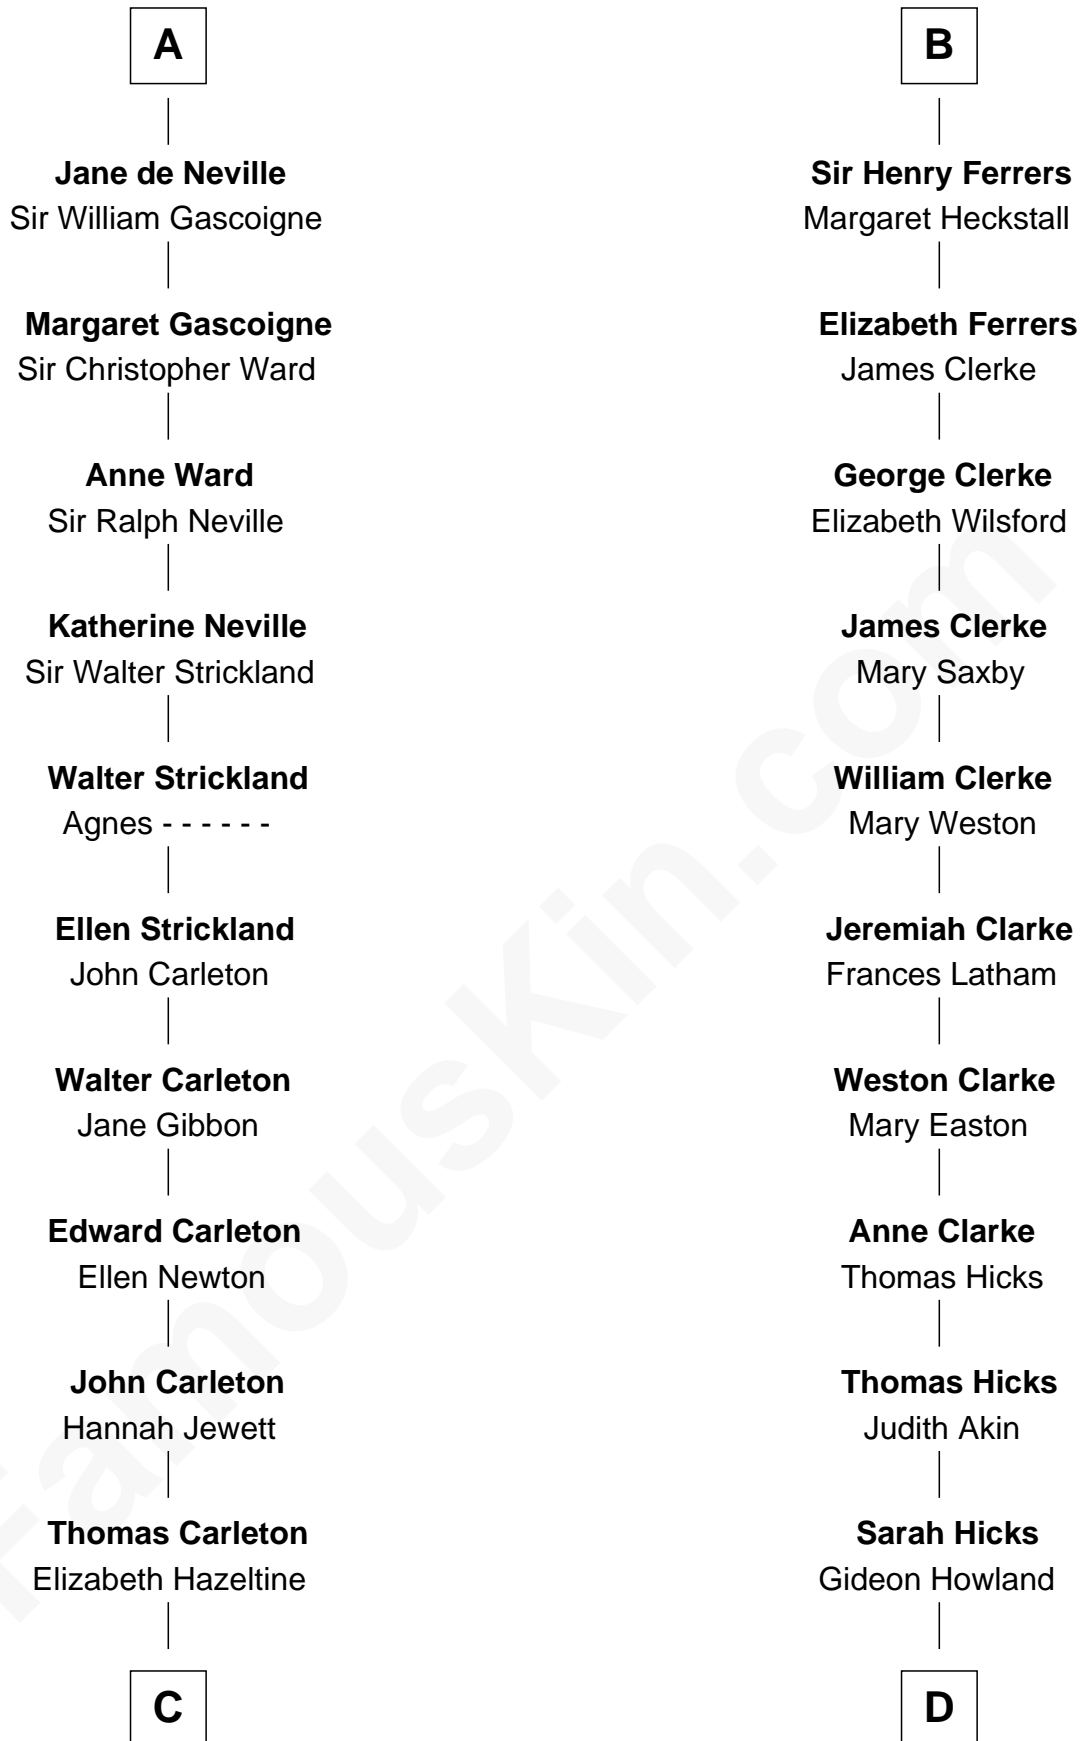

FamousKin.com Relationship Chart of

Charles A. Pillsbury

Co-Founder of C.A. Pillsbury Co.

19th cousin 2 times removed of

Hetty Green

"The Witch of Wall Street"

Sir Humphrey de Bohun

Eleanor de Braiose

Joan de Poynings

Sir William Ferrers

Philippa Clifford

Sir Thomas Ferrers

Elizabeth Freville

B

C

John Carleton
Hannah Platts

Moses Carleton
Margaret Sprake

Henry Carleton
Polly Greeley

Margaret Sprague Carleton
George Alfred Pillsbury

Charles A. Pillsbury
Co-Founder of C.A. Pillsbury Co.

D

Gideon Howland
Mehitable Howland

Abby Slocum Howland
Edward Mott Robinson