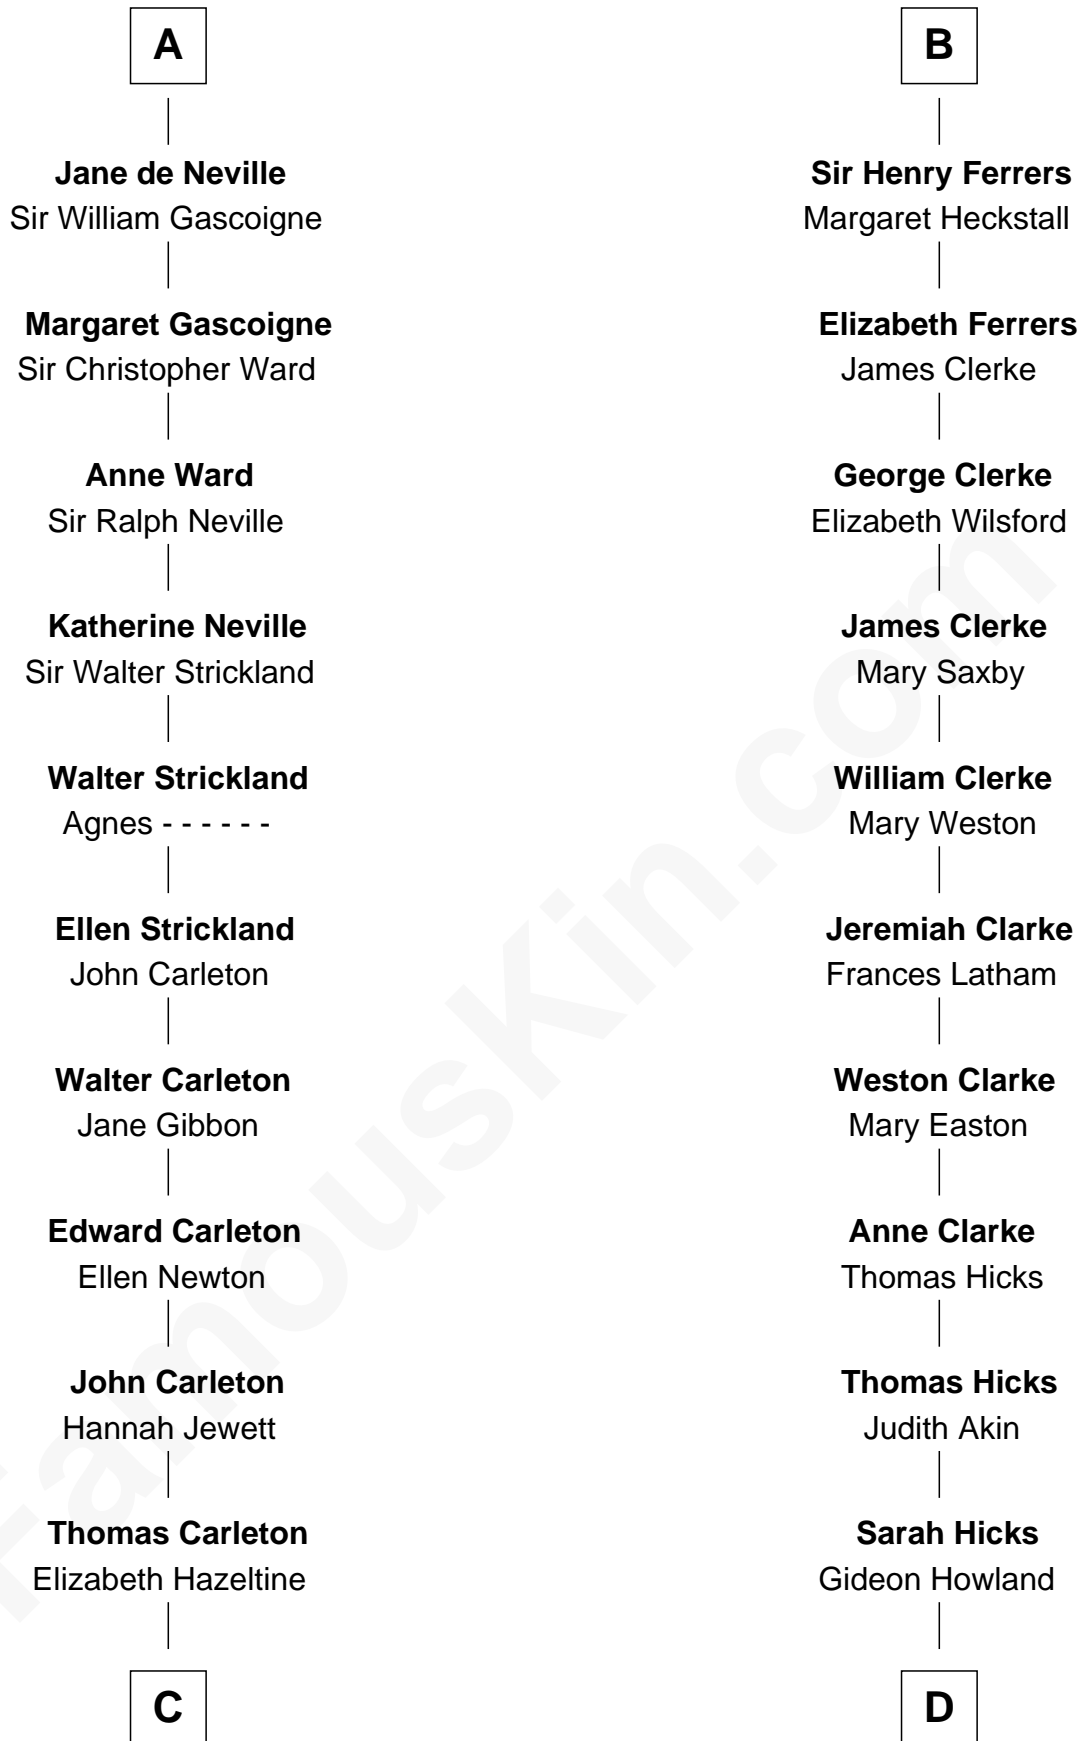

FamousKin.com Relationship Chart of

Charles A. Pillsbury

Co-Founder of C.A. Pillsbury Co.

19th cousin 2 times removed of

Hetty Green

"The Witch of Wall Street"

Sir William de Ferrers

Margaret de Quincy

Anne Duward

Sir William de Ferrers

de Segrave

Henry de Ferrers

Isabel de Verdun

Sir William de Ferrers

Margaret de Ufford

Sir Henry de Ferrers

Joan de Poynings

Sir William Ferrers

Philippa Clifford

Sir Thomas Ferrers

Elizabeth Freville

B

C

John Carleton
Hannah Platts

Moses Carleton
Margaret Sprake

Henry Carleton
Polly Greeley

Margaret Sprague Carleton
George Alfred Pillsbury

Charles A. Pillsbury
Co-Founder of C.A. Pillsbury Co.

D

Gideon Howland
Mehitable Howland

Abby Slocum Howland
Edward Mott Robinson