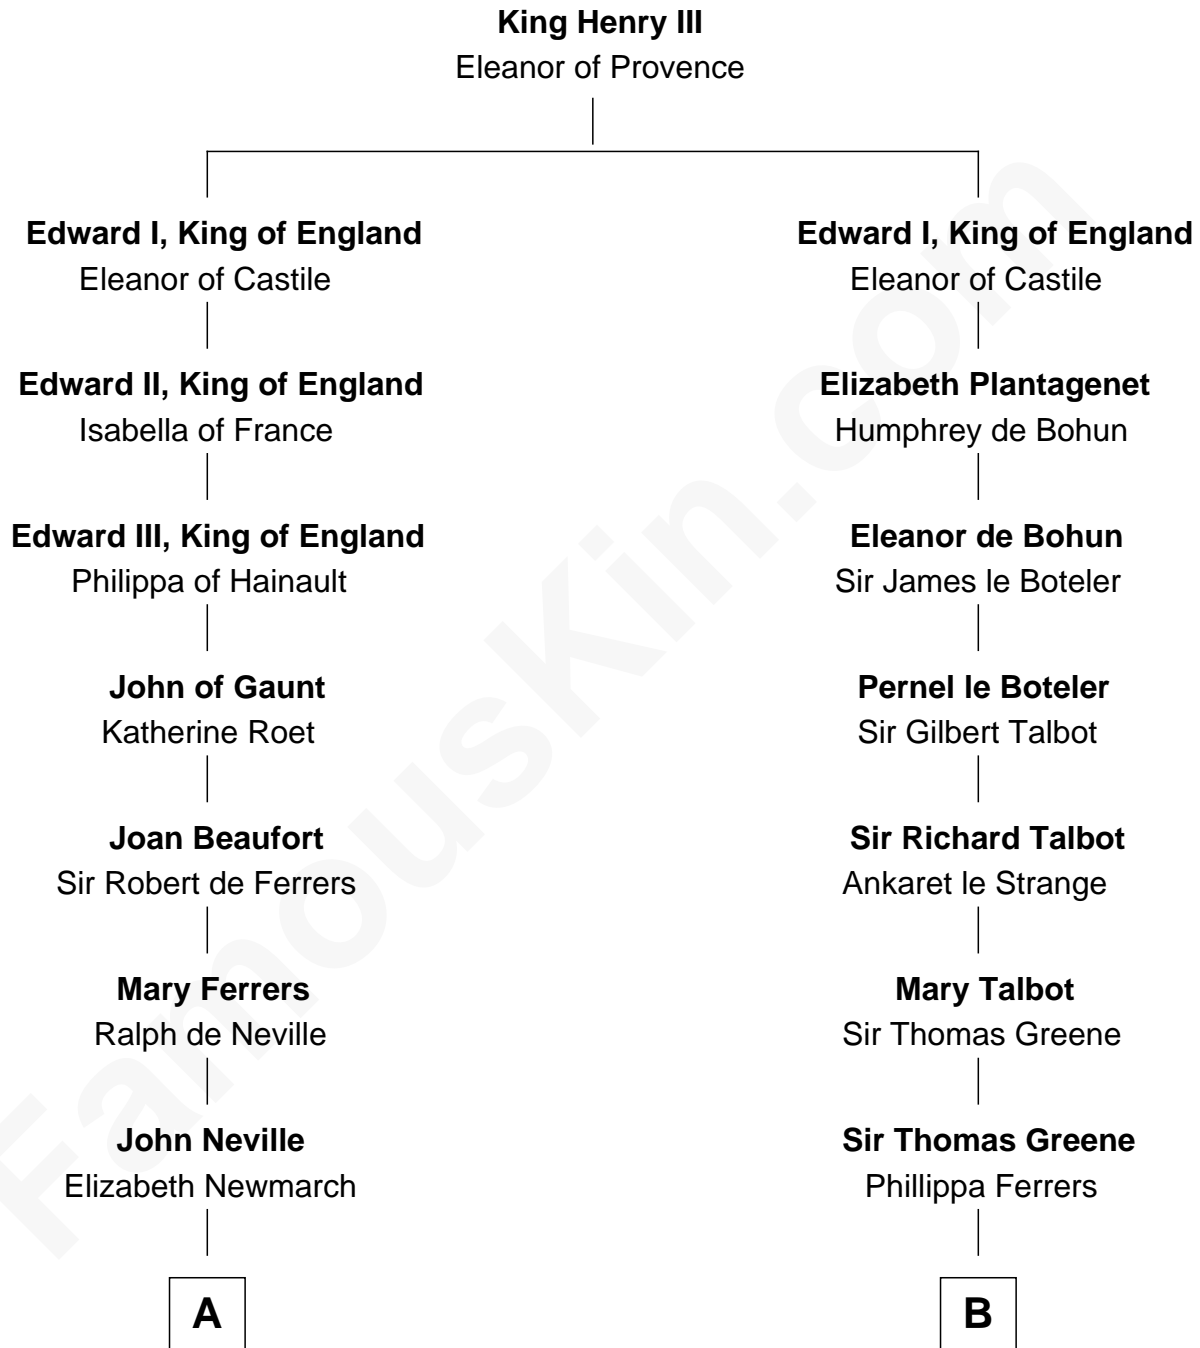

FamousKin.com

Relationship Chart of

Charles A. Pillsbury

Co-Founder of C.A. Pillsbury Co.

21st cousin of

Shanghai Pierce

Texas Cattleman

C

Ambless Wilbore
Nathaniel Stoddard

Susanna Stoddard
Isaac Pearce

Jonathan D. Pearce
Hanna Phillips Head

Shanghai Pierce
Texas Cattleman