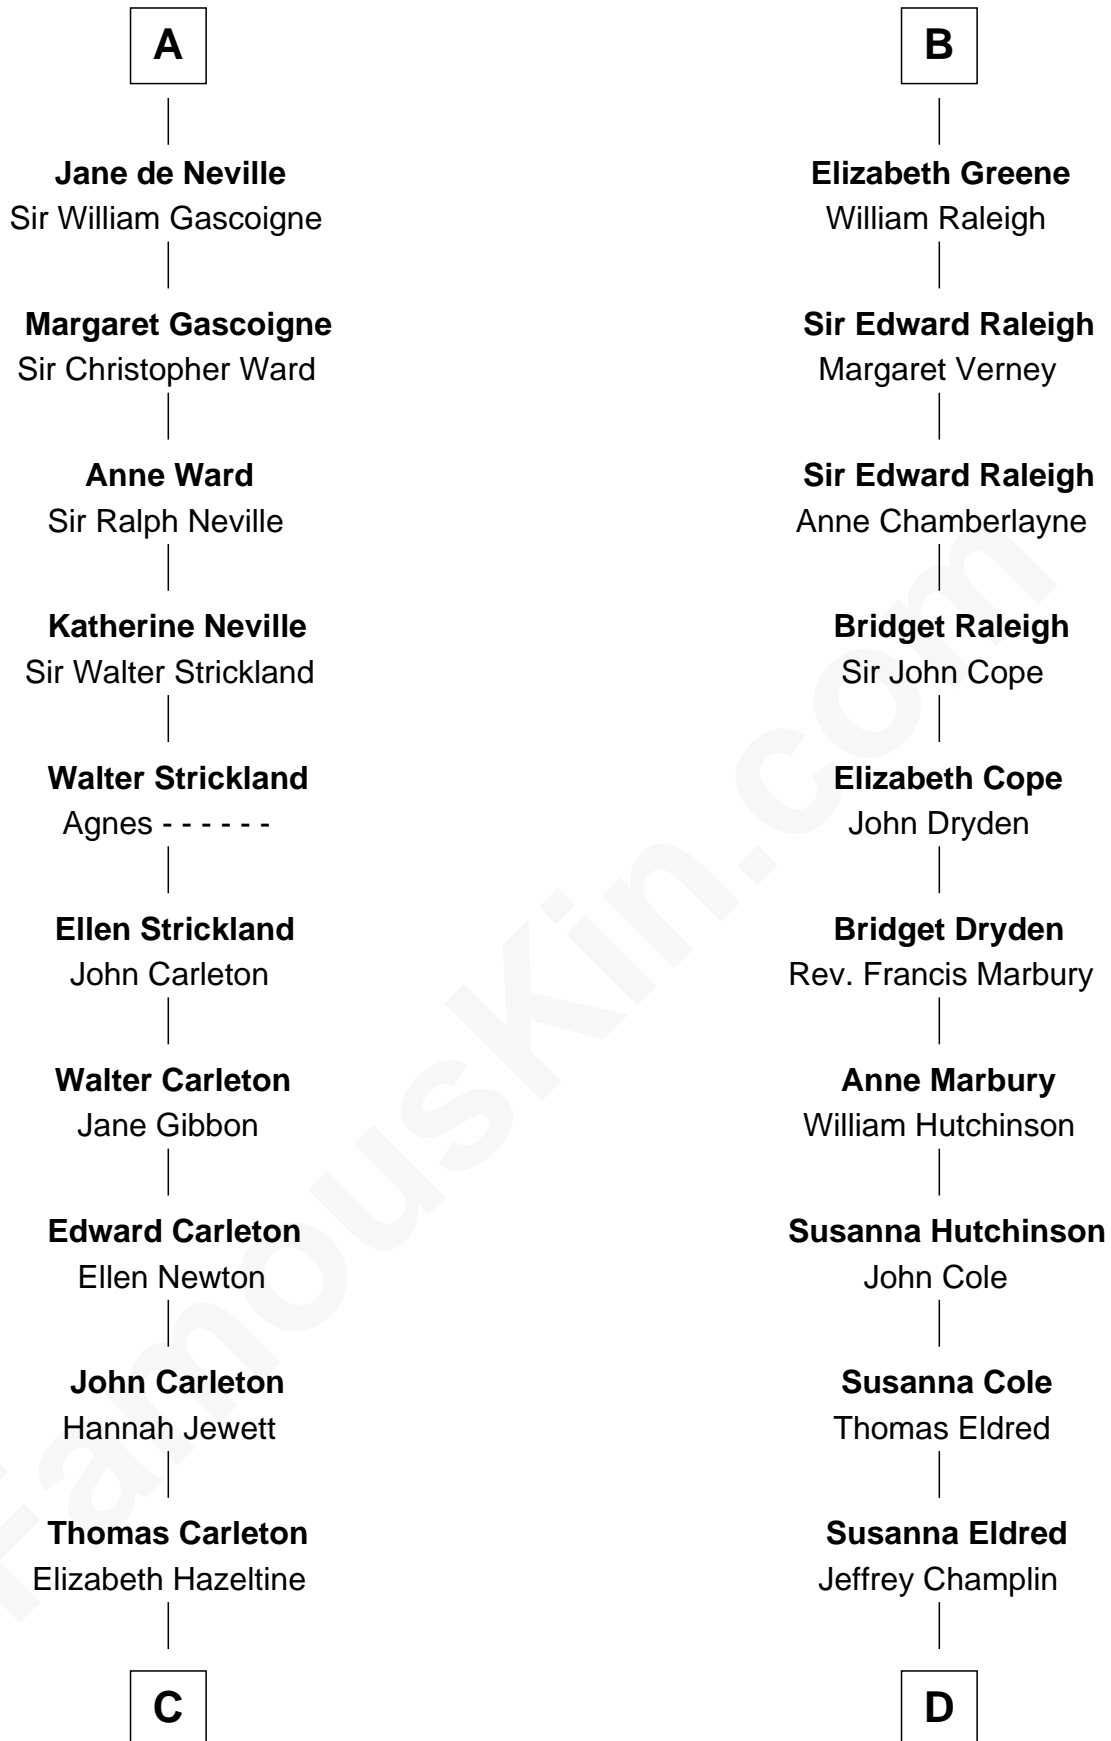

FamousKin.com

Relationship Chart of

Charles A. Pillsbury

Co-Founder of C.A. Pillsbury Co.

21st cousin of

Shanghai Pierce

Texas Cattleman

C

Ambless Wilbore
Nathaniel Stoddard

Susanna Stoddard
Isaac Pearce

Jonathan D. Pearce
Hanna Phillips Head

Shanghai Pierce
Texas Cattleman