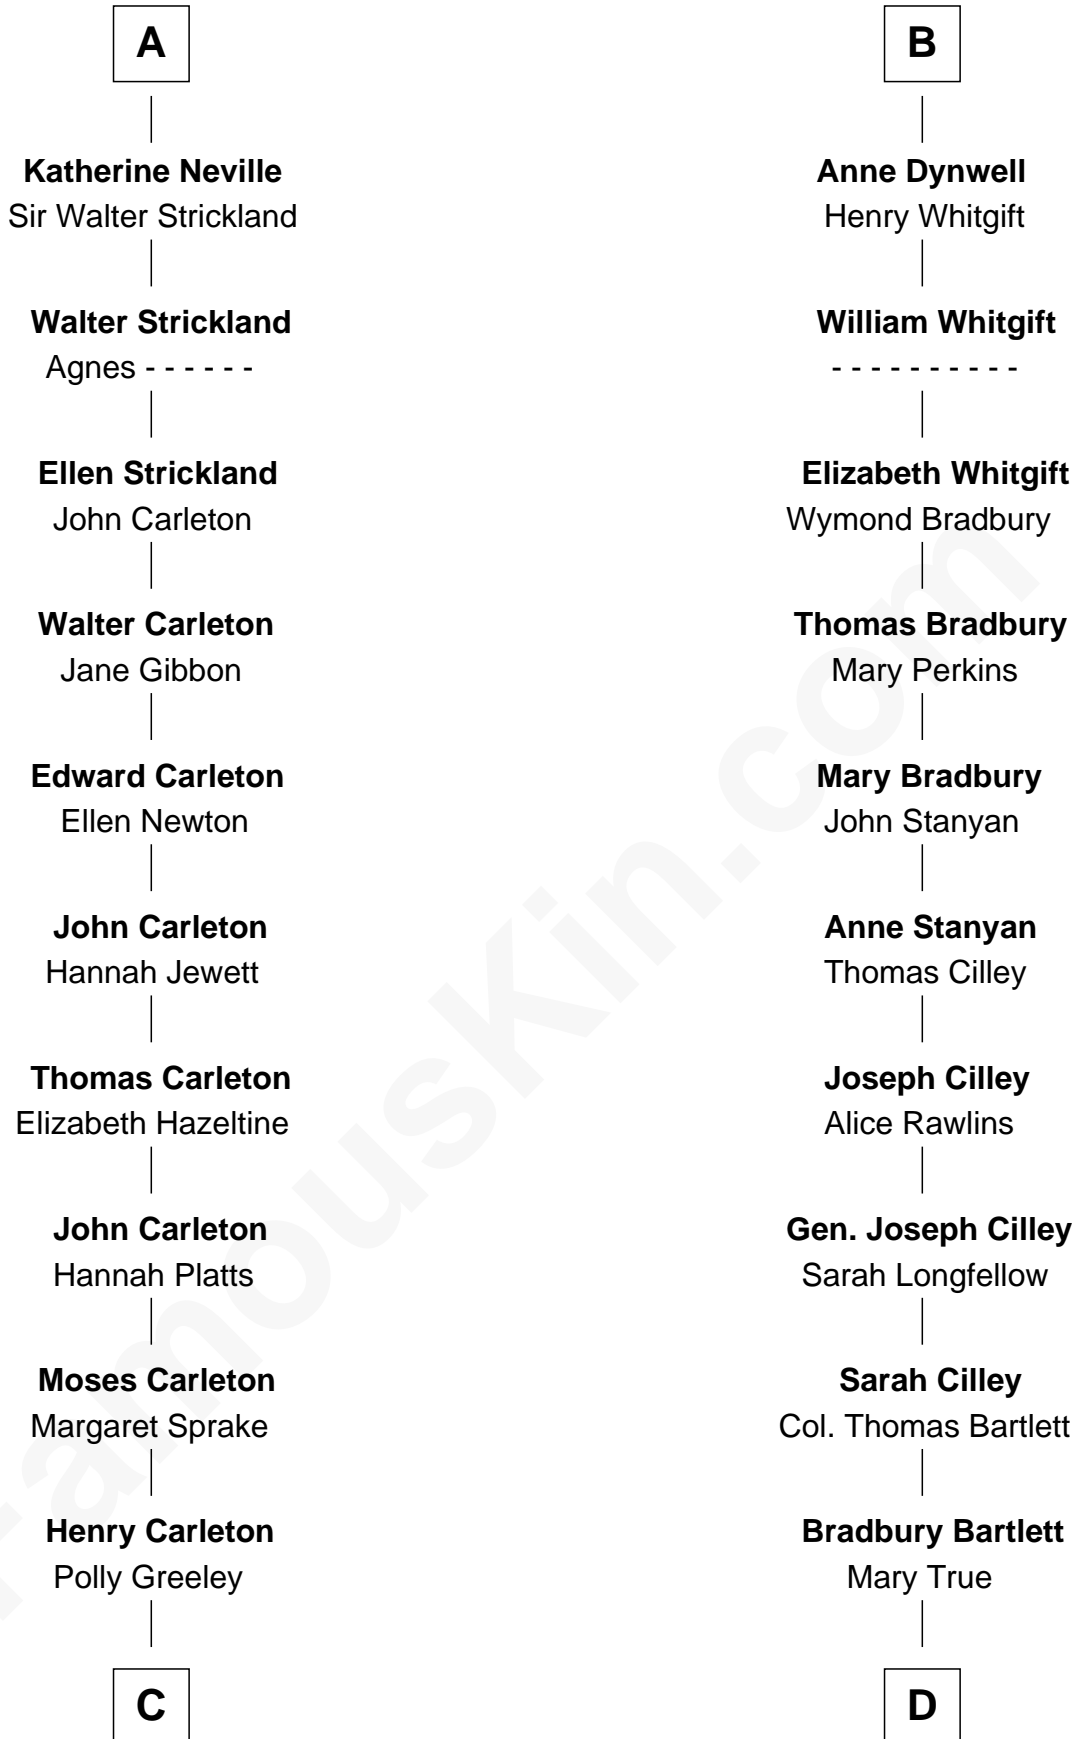

FamousKin.com

Relationship Chart of

Charles A. Pillsbury

Co-Founder of C.A. Pillsbury Co.

18th cousin 2 times removed of

Alan Shepard

Mercury and Apollo Astronaut

Sir Thomas de Beauchamp

Maud de Beauchamp

Sir Roger de Clifford

Katherine de Clifford

Sir Ralph de Greystoke

Maud de Greystoke

Eudo de Welles

Sir Lionel de Welles

Joan de Waterton

Margaret de Welles

Sir Thomas Dymoke

Jane Dymoke

John Fulnetby

Katherine Fulnetby

William Dynwell

B

C

Margaret Sprague Carleton

George Alfred Pillsbury

Charles A. Pillsbury

Co-Founder of C.A. Pillsbury Co.

D

Thomas Bradbury Bartlett

Victoria Elizabeth Williams Cilley

Annie Elizabeth Bartlett