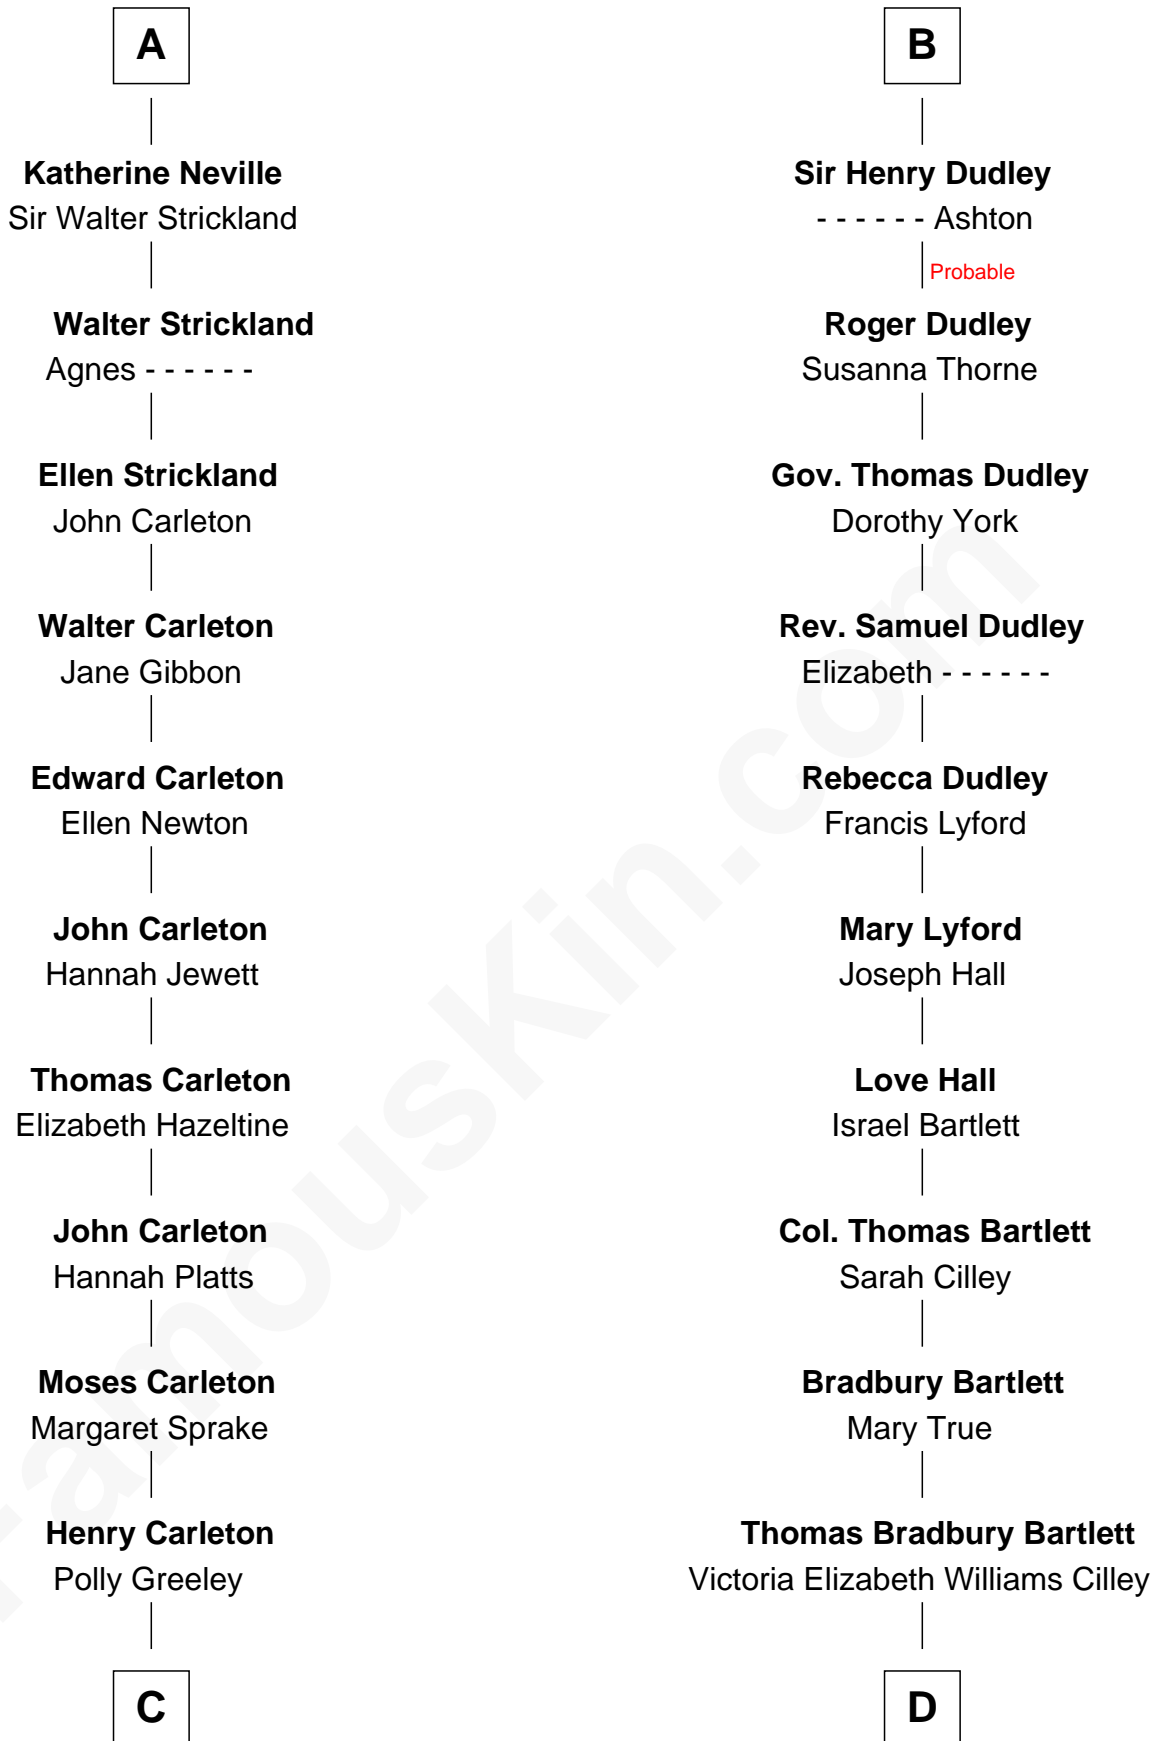

FamousKin.com

Relationship Chart of

Charles A. Pillsbury

Co-Founder of C.A. Pillsbury Co.

18th cousin 1 time removed of

Alan Shepard

Mercury and Apollo Astronaut

Ralph de Stafford

Anne Ward
Sir Ralph Neville

A

Beatrice de Stafford
Thomas de Ros

Margaret de Ros
Sir Reynold Grey

Margaret Grey
Sir William Bonville

William Bonville
Elizabeth Harington

William Bonville
Katherine Neville

Cecily Bonville
Thomas Grey

Cecily Grey
Sir John Sutton

B

C

Margaret Sprague Carleton
George Alfred Pillsbury

Charles A. Pillsbury
Co-Founder of C.A. Pillsbury Co.

D

Annie Elizabeth Bartlett
Frederick Johnson Shepard

Alan Bartlett Shepard
Pauline Renza Emerson

Alan Shepard
Mercury and Apollo Astronaut

FamousKin.com