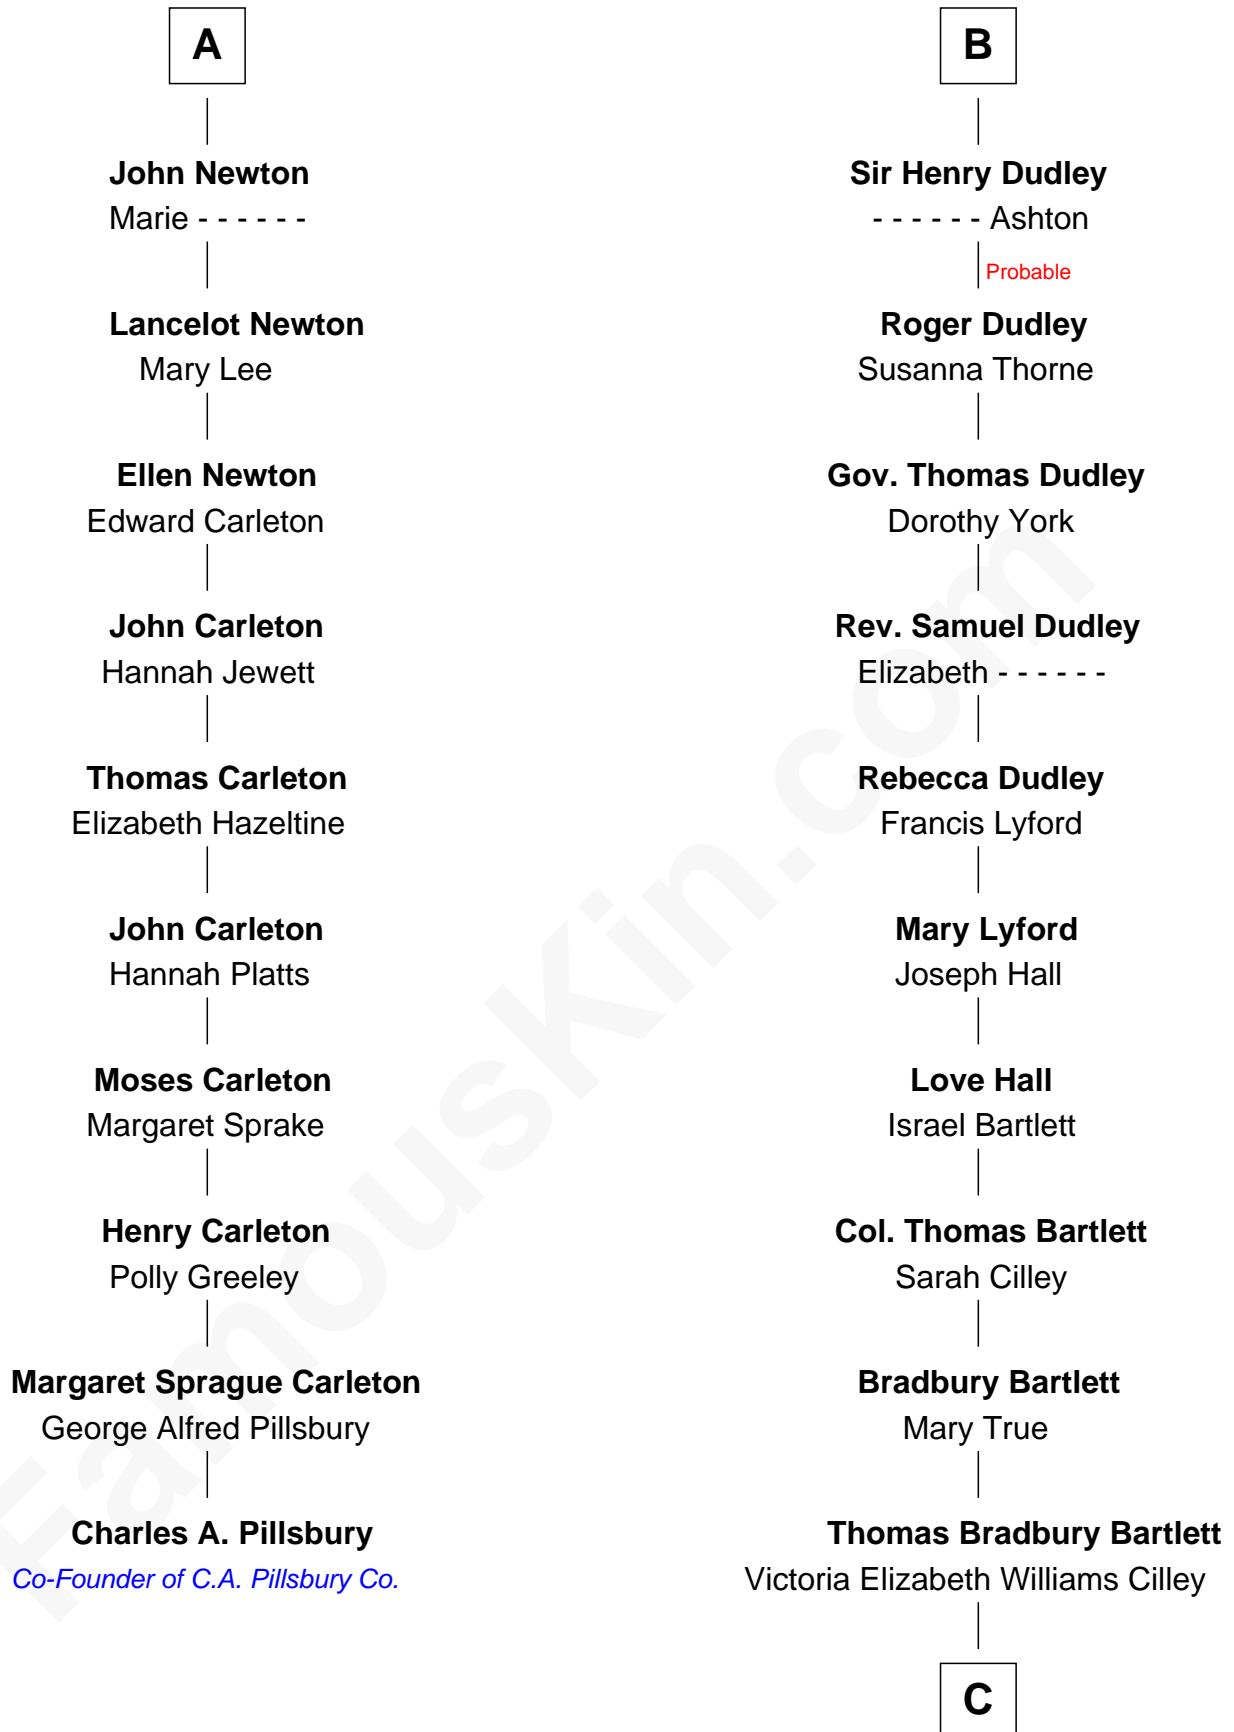

FamousKin.com Relationship Chart of

Charles A. Pillsbury

Co-Founder of C.A. Pillsbury Co.

16th cousin 3 times removed of

Alan Shepard

Mercury and Apollo Astronaut

Edmund Fitzalan

Alice de Warenne

C

Annie Elizabeth Bartlett
Frederick Johnson Shepard

Alan Bartlett Shepard
Pauline Renza Emerson

Alan Shepard
Mercury and Apollo Astronaut

FamousKin.com