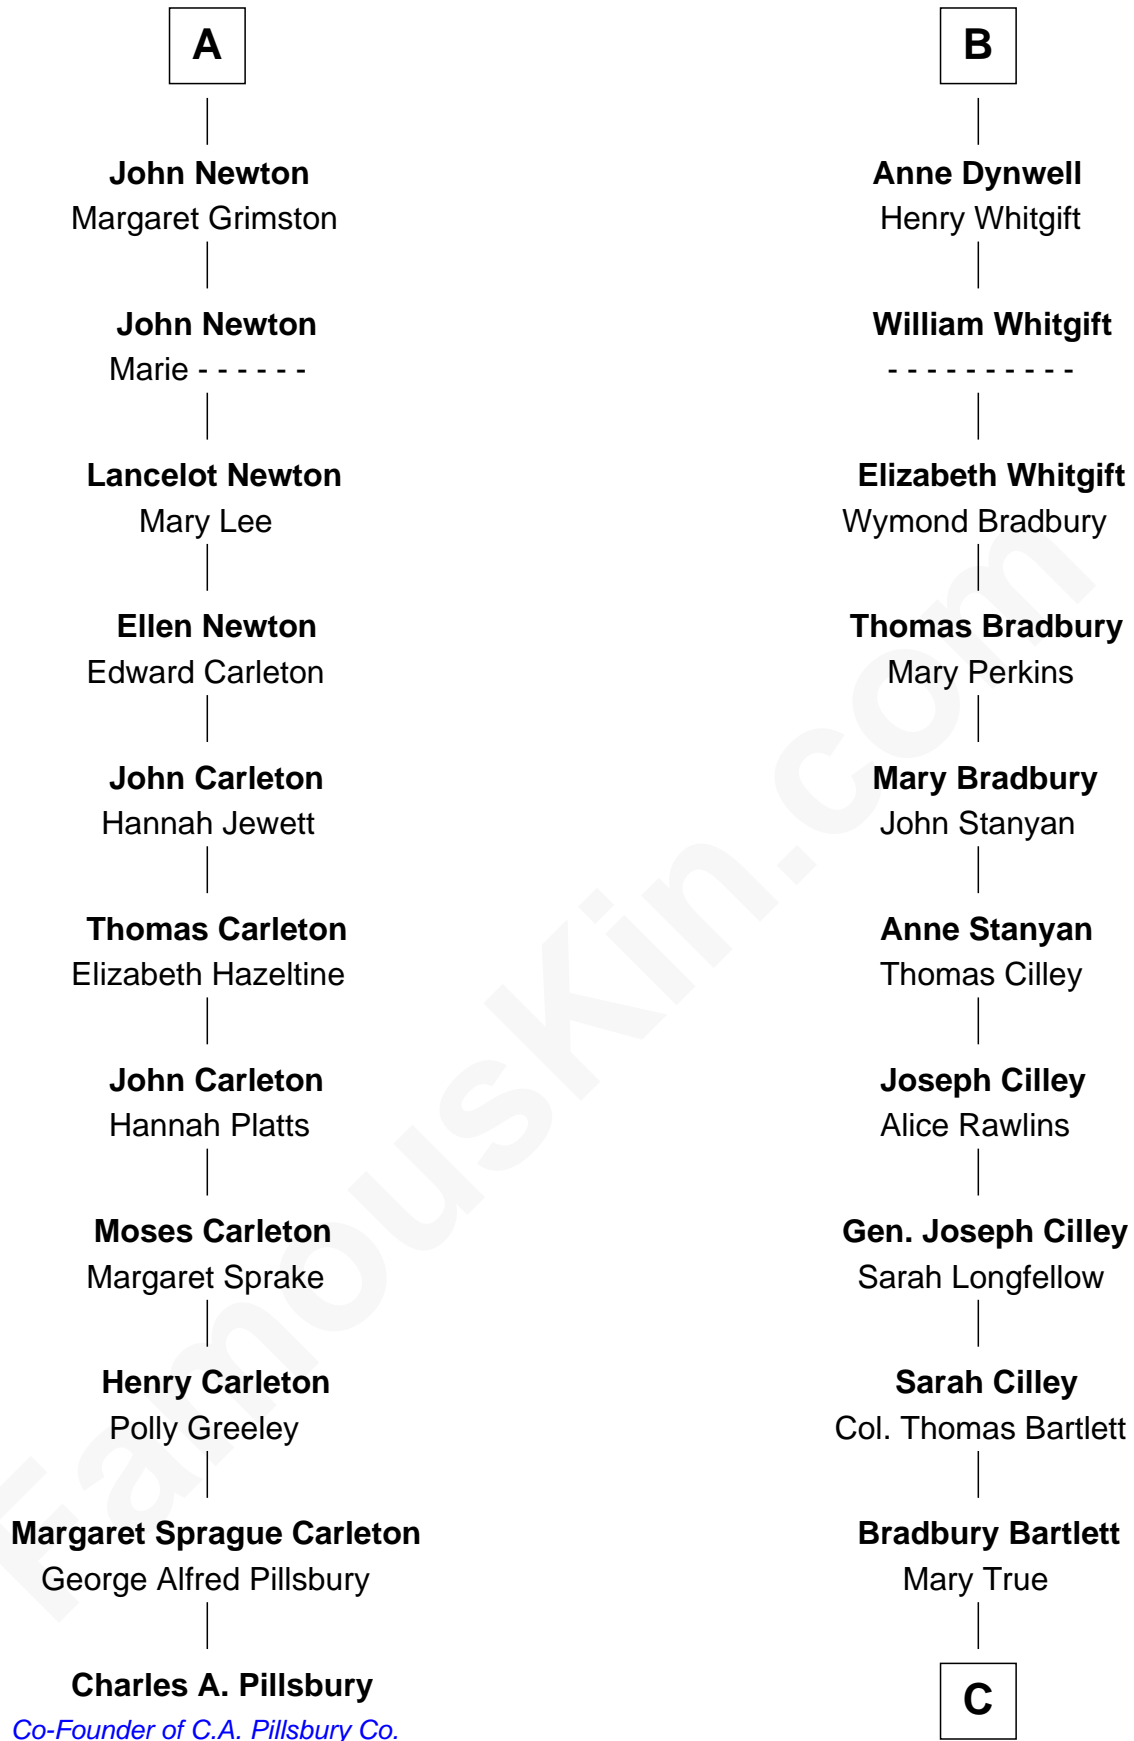

FamousKin.com Relationship Chart of

Charles A. Pillsbury

Co-Founder of C.A. Pillsbury Co.

17th cousin 3 times removed of

Alan Shepard

Mercury and Apollo Astronaut

Sir Geoffrey le Scrope

Ivetta de Ros

C

Thomas Bradbury Bartlett
Victoria Elizabeth Williams Cilley

Annie Elizabeth Bartlett
Frederick Johnson Shepard

Alan Bartlett Shepard
Pauline Renza Emerson

Alan Shepard
Mercury and Apollo Astronaut

FamousKin.com