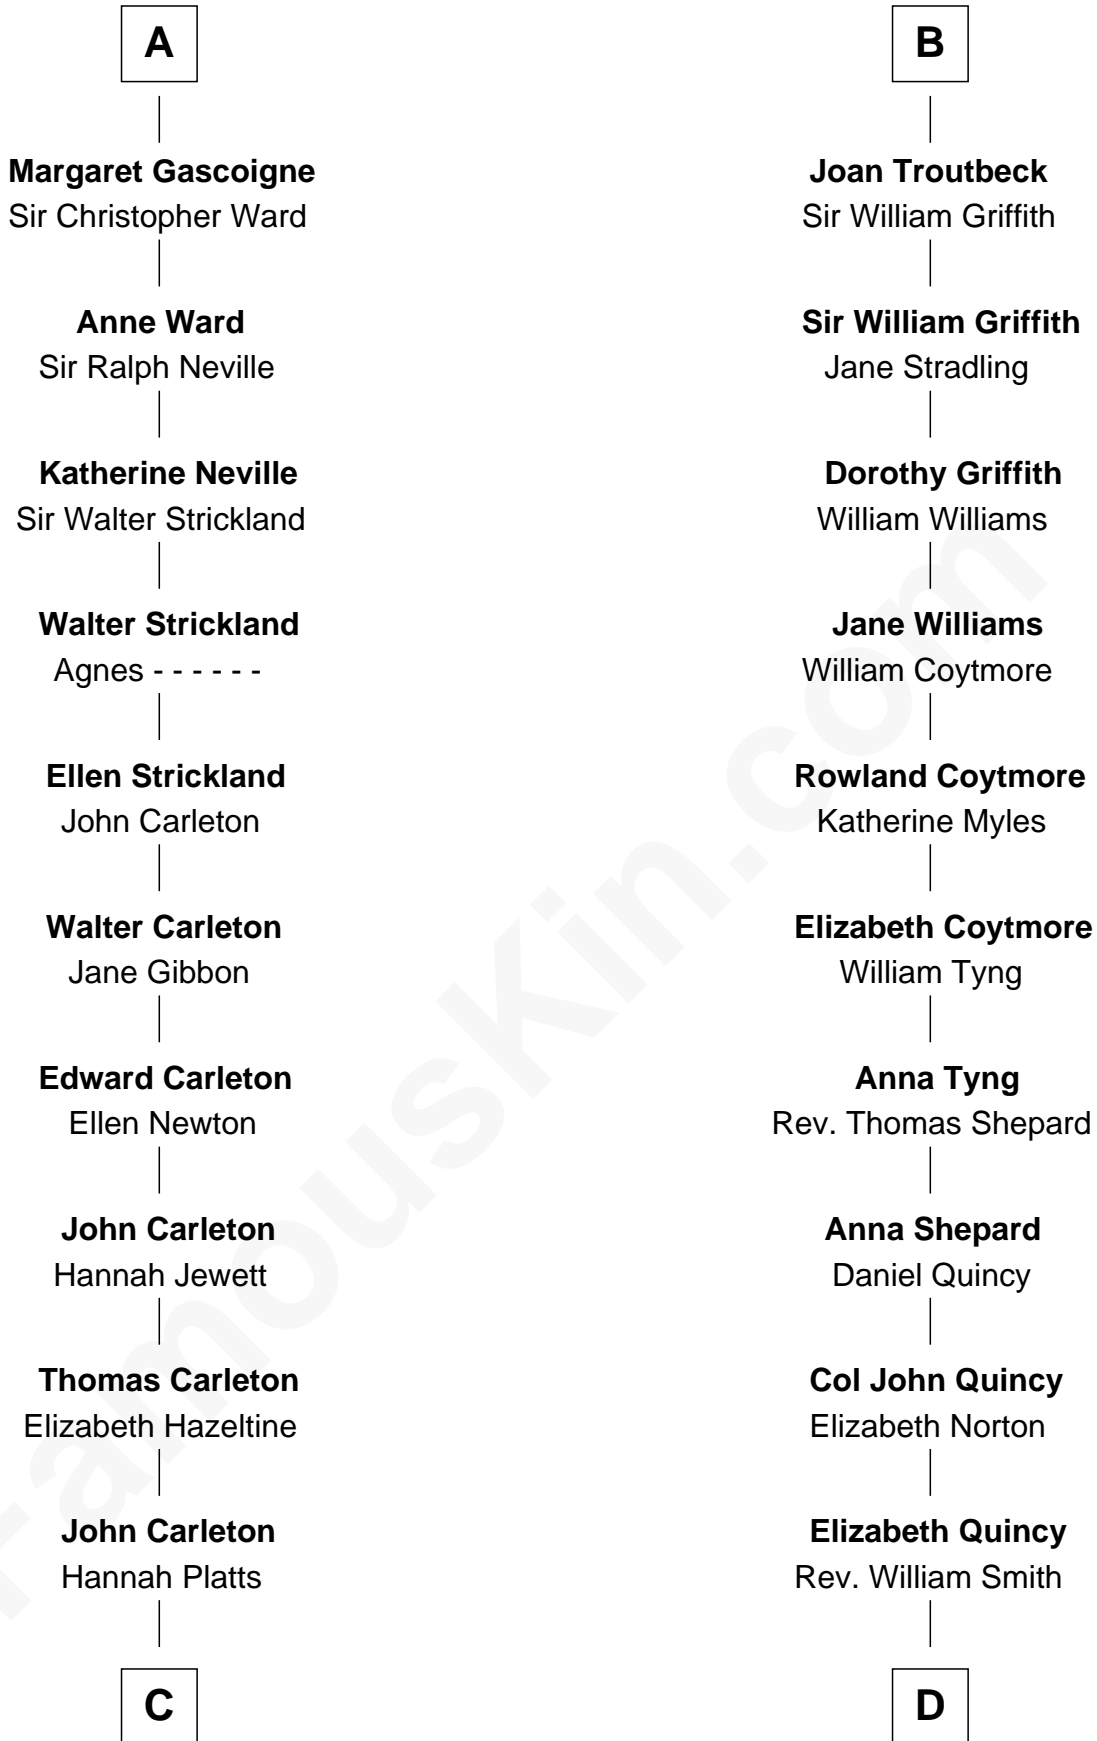

FamousKin.com

Relationship Chart of

Charles A. Pillsbury

Co-Founder of C.A. Pillsbury Co.

18th cousin 2 times removed of

John Quincy Adams

6th U.S. President

C

Moses Carleton
Margaret Sprake

Henry Carleton
Polly Greeley

Margaret Sprague Carleton
George Alfred Pillsbury

Charles A. Pillsbury
Co-Founder of C.A. Pillsbury Co.

D

Abigail Quincy Smith
John Adams

John Quincy Adams
6th U.S. President