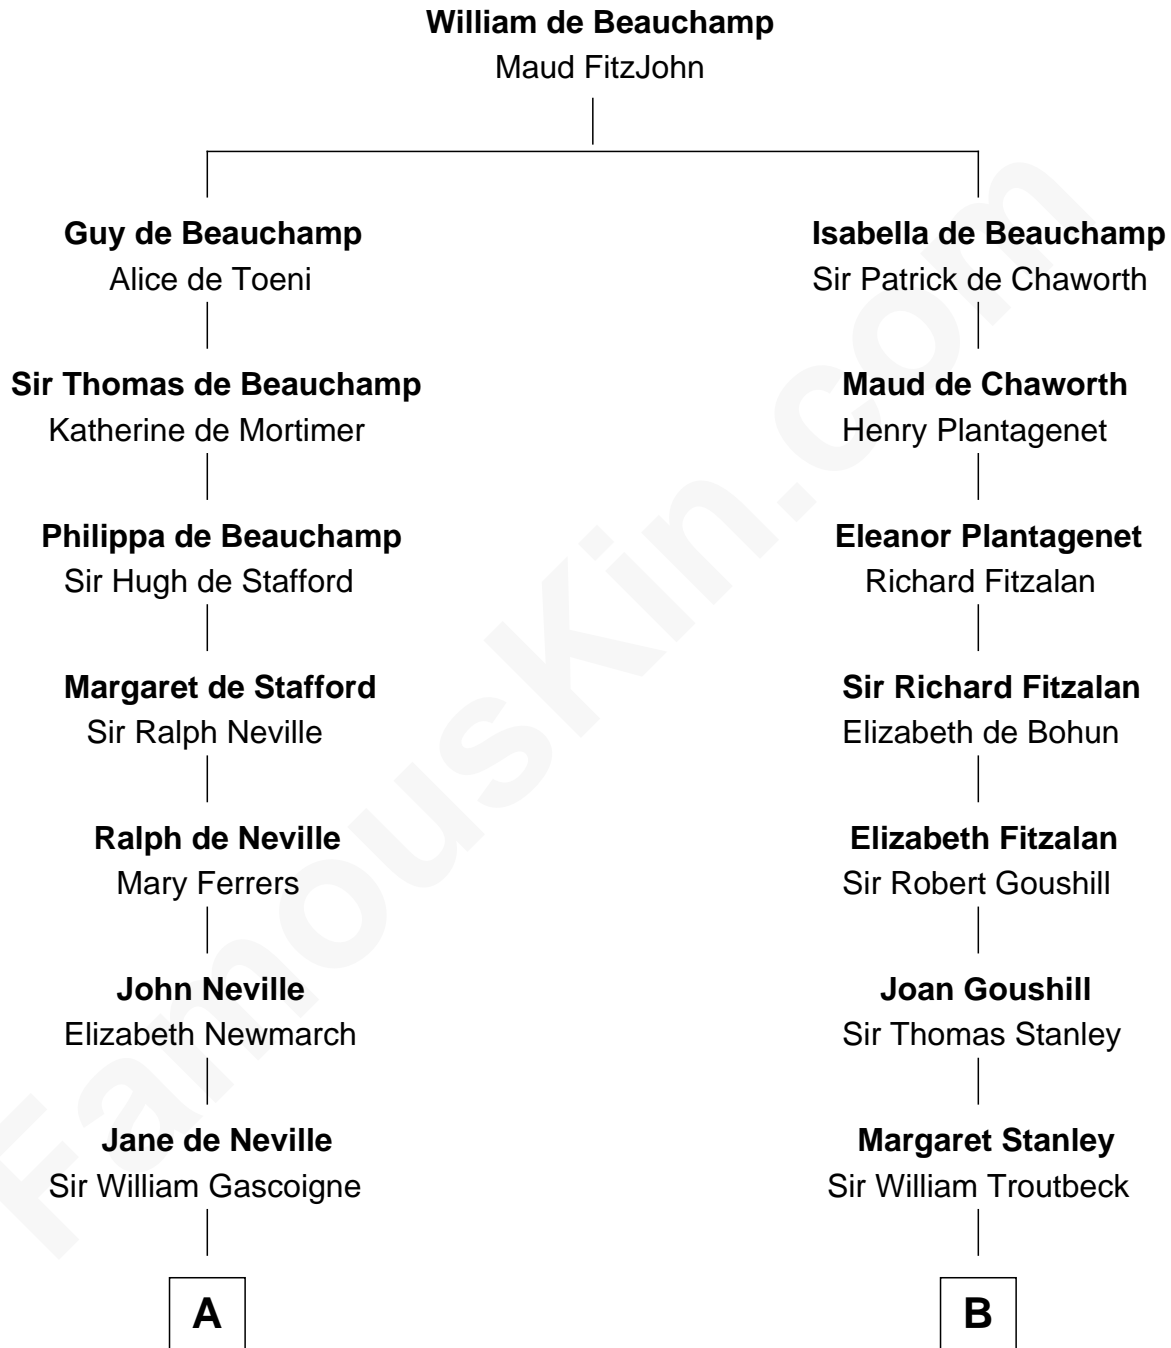

FamousKin.com

Relationship Chart of

Charles A. Pillsbury

Co-Founder of C.A. Pillsbury Co.

18th cousin 2 times removed of

John Quincy Adams

6th U.S. President

C

Moses Carleton
Margaret Sprake

Henry Carleton
Polly Greeley

Margaret Sprague Carleton
George Alfred Pillsbury

Charles A. Pillsbury
Co-Founder of C.A. Pillsbury Co.

D

Abigail Quincy Smith
John Adams

John Quincy Adams
6th U.S. President