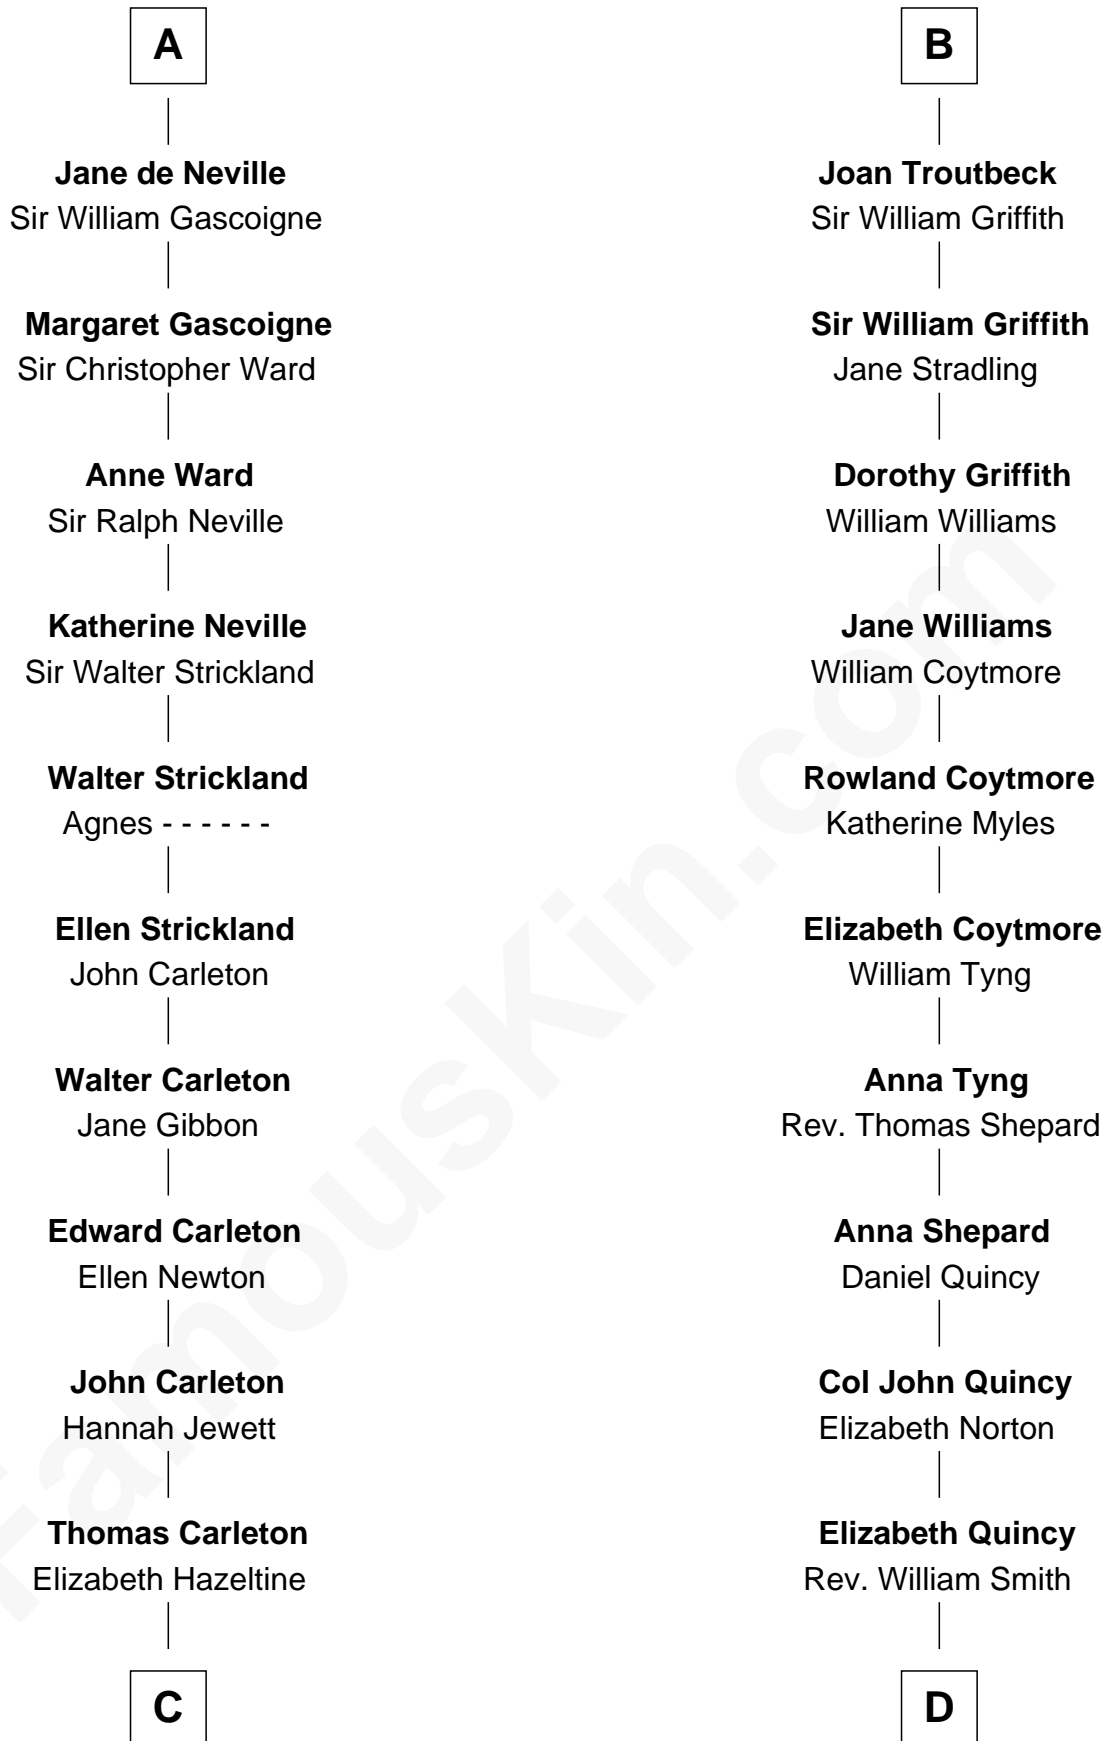

FamousKin.com

Relationship Chart of

Charles A. Pillsbury

Co-Founder of C.A. Pillsbury Co.

18th cousin 3 times removed of

John Quincy Adams

6th U.S. President

C

John Carleton
Hannah Platts

Moses Carleton
Margaret Sprake

Henry Carleton
Polly Greeley

Margaret Sprague Carleton
George Alfred Pillsbury

Charles A. Pillsbury
Co-Founder of C.A. Pillsbury Co.

D

Abigail Quincy Smith
John Adams