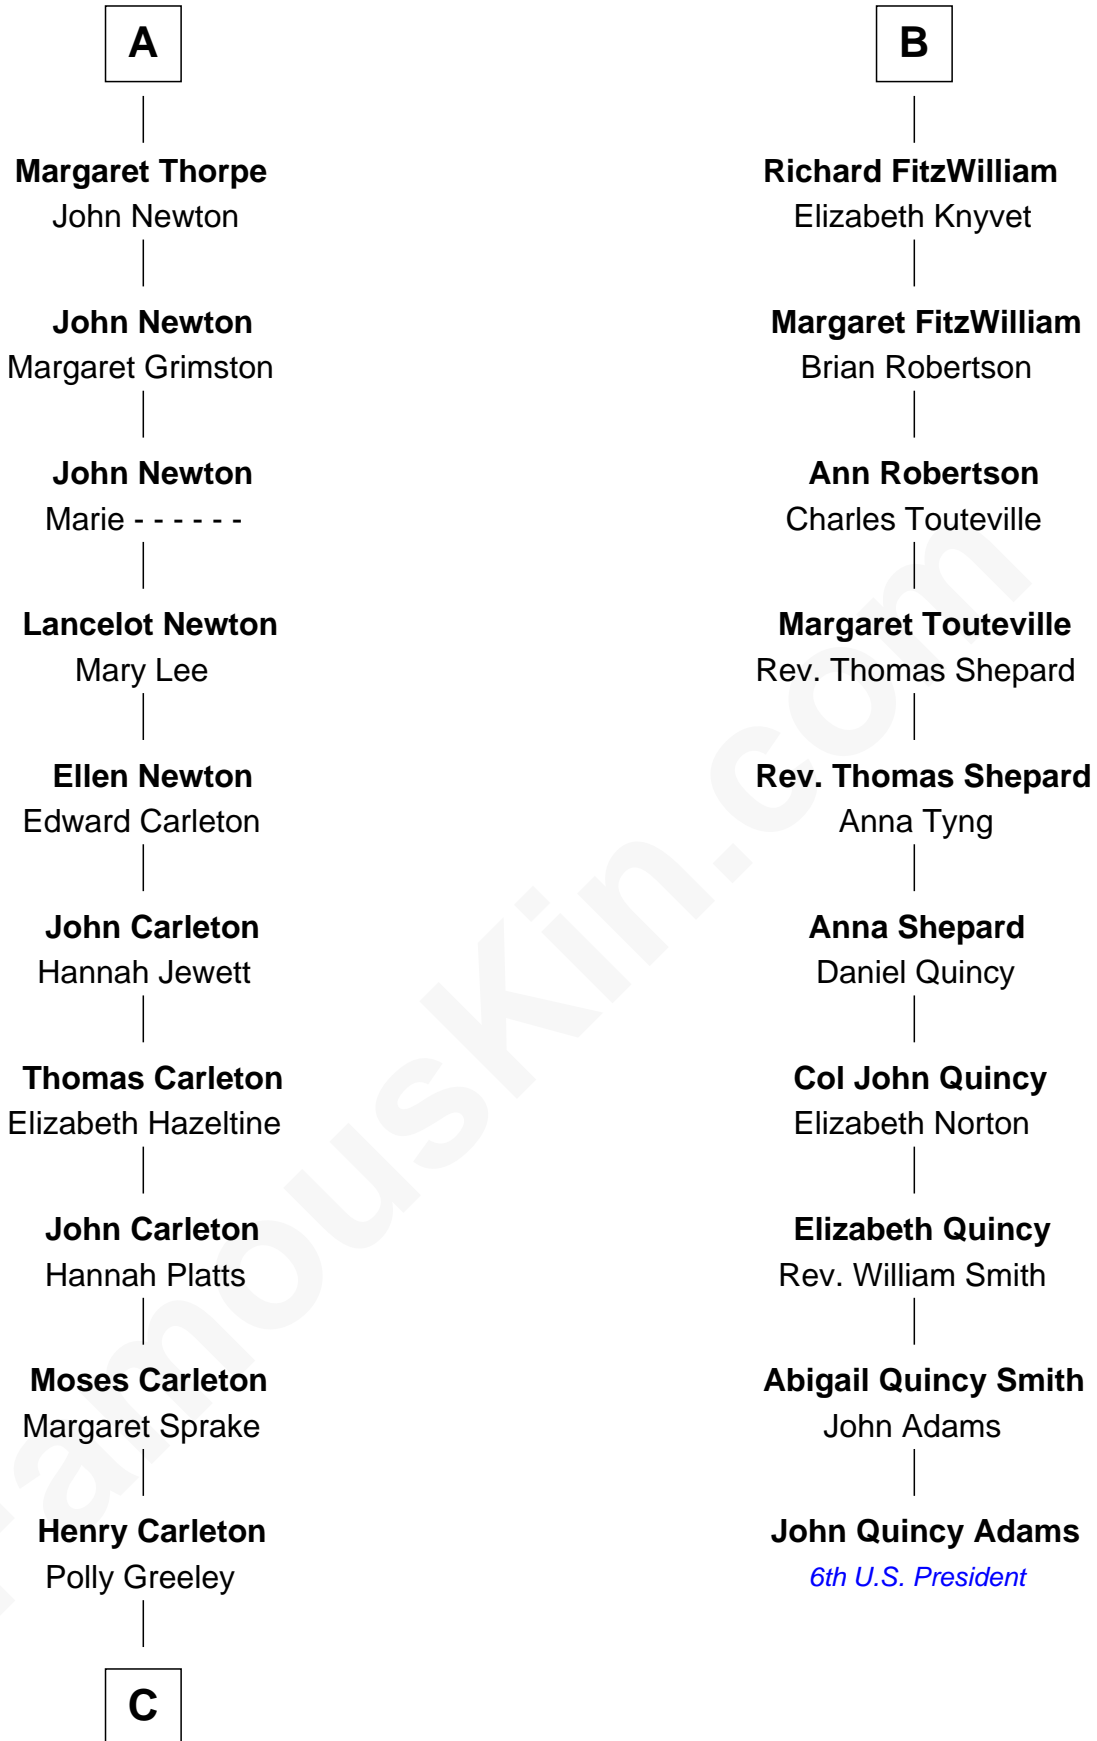

# FamousKin.com Relationship Chart of

**Charles A. Pillsbury**

*Co-Founder of C.A. Pillsbury Co.*

16th cousin 2 times removed of

**John Quincy Adams**

*6th U.S. President*

**William de Odingsells**

Ela FitzWalter

**Margaret de Oddingseles**

Sir John de Grey

**Sir John Grey**

Avice Marmion

**Sir Robert Grey**

Lora de St. Quintin

**Elizabeth Grey**

Henry FitzHugh

John de Clinton

**William de Clinton**

Julian de Leybourne

**Elizabeth de Clinton**

Sir John FitzWilliam

**Sir William FitzWilliam**

Maude de Cromwell

**Sir John FitzWilliam**

Eleanor Greene

**John FitzWilliam**

Helen Villiers

**Sir William FitzWilliam**

Anne Hawes

**B**

C

—  
**Margaret Sprague Carleton**