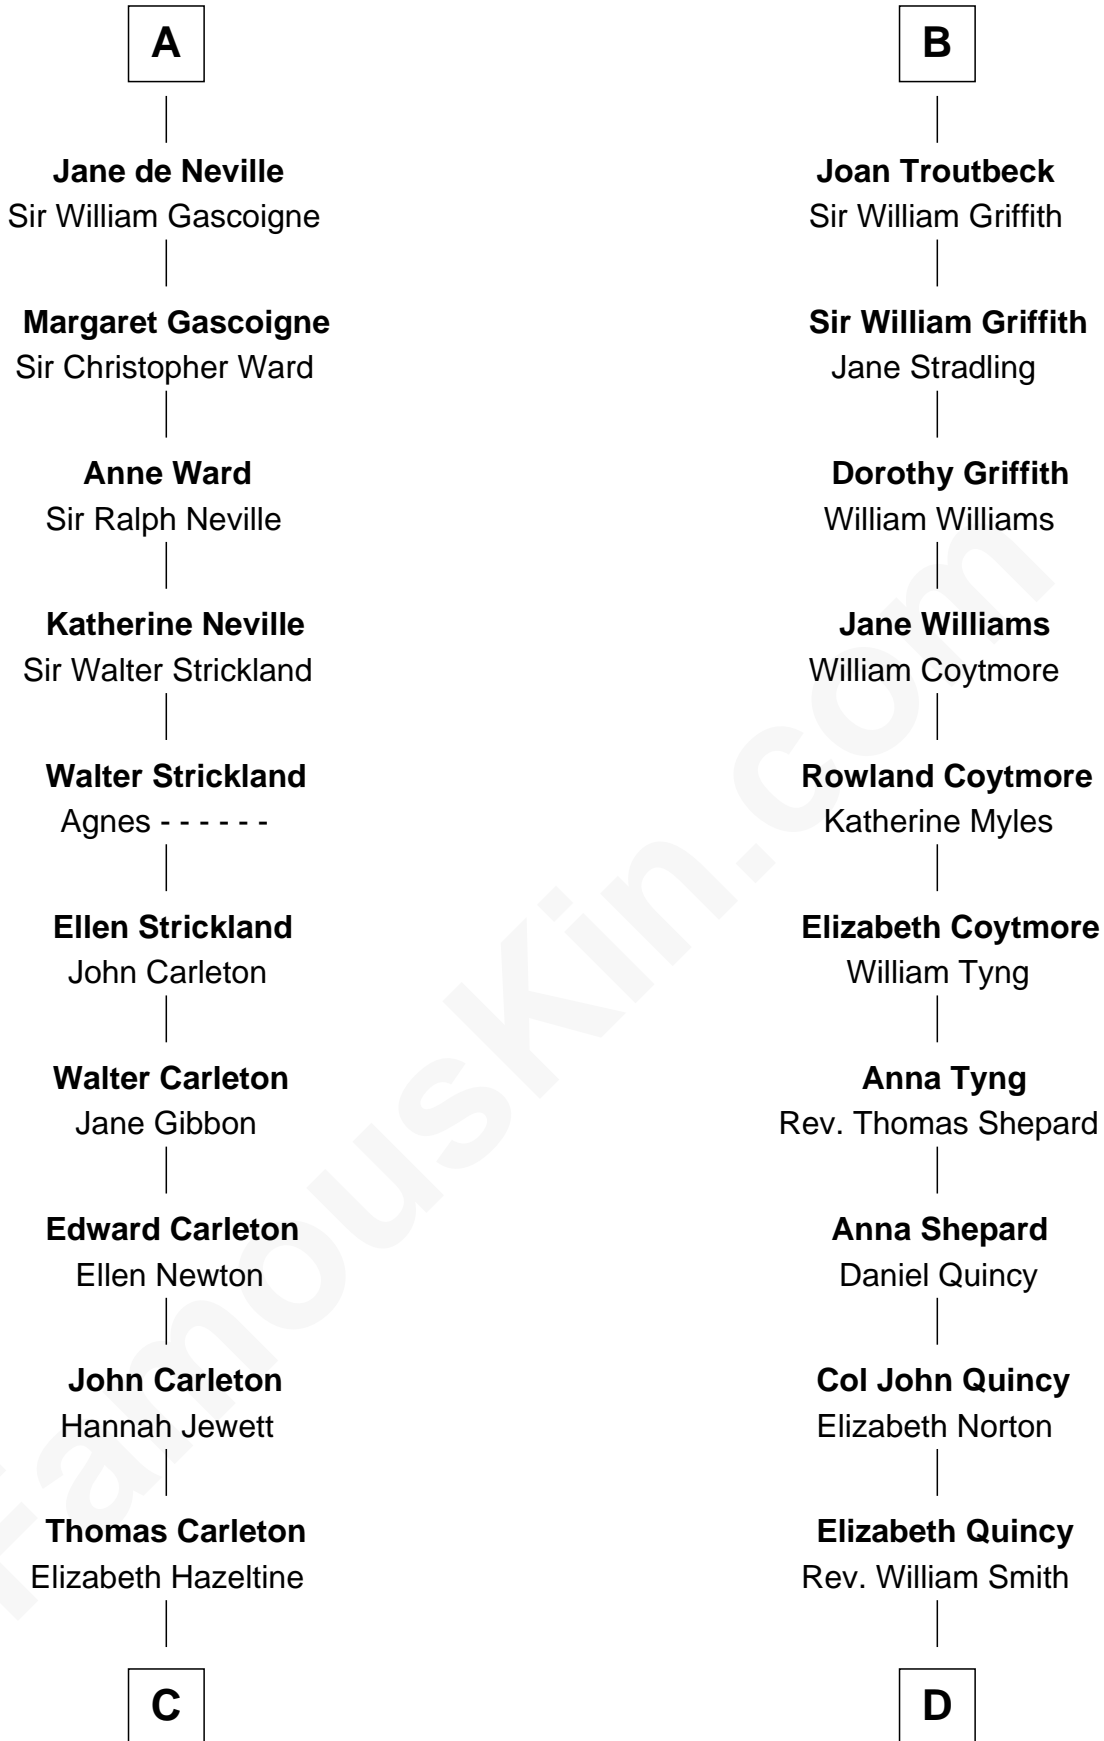

FamousKin.com

Relationship Chart of

Charles A. Pillsbury

Co-Founder of C.A. Pillsbury Co.

18th cousin 3 times removed of

John Quincy Adams

6th U.S. President

Sir Humphrey de Bohun

Eleanor de Braiose

C

John Carleton
Hannah Platts

Moses Carleton
Margaret Sprake

Henry Carleton
Polly Greeley

Margaret Sprague Carleton
George Alfred Pillsbury

Charles A. Pillsbury
Co-Founder of C.A. Pillsbury Co.