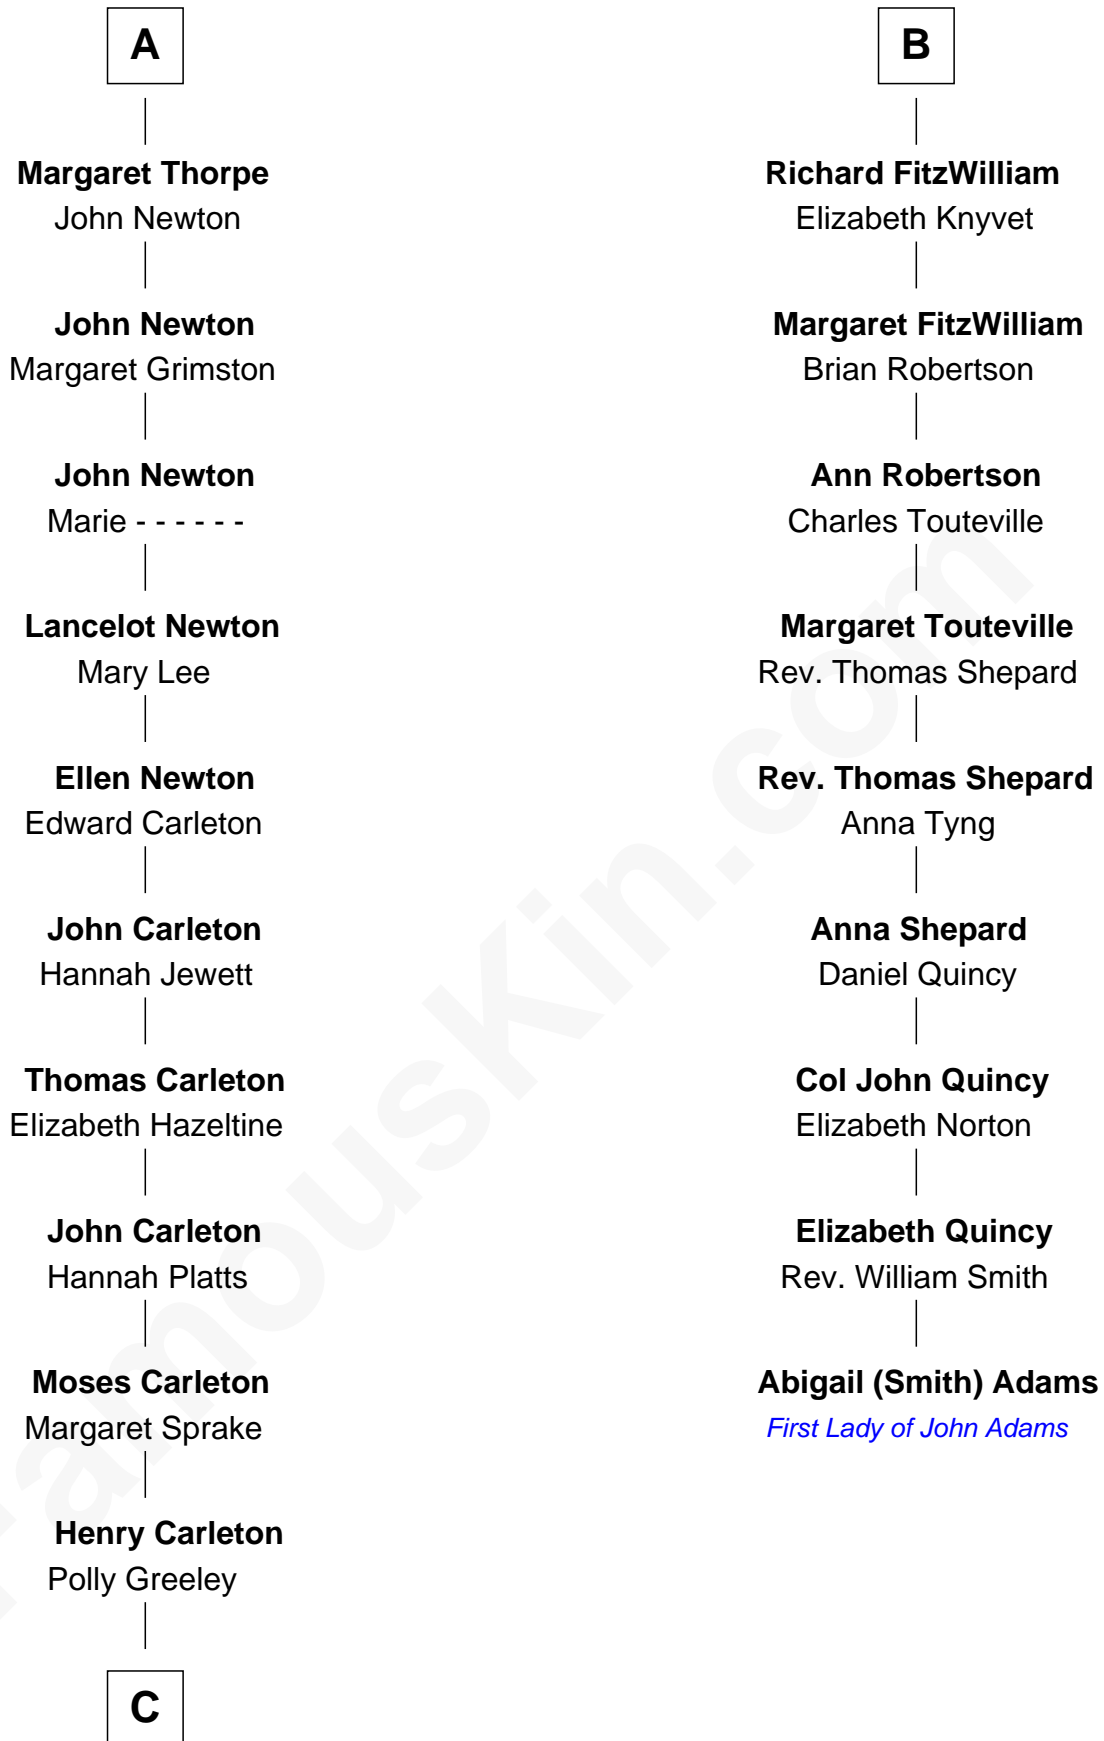

# FamousKin.com Relationship Chart of

**Charles A. Pillsbury**

*Co-Founder of C.A. Pillsbury Co.*

15th cousin 3 times removed of

**Abigail (Smith) Adams**

*First Lady of President John Adams*

**William de Odingsells**

Ela FitzWalter

**Margaret de Oddingseles**

Sir John de Grey

**Sir John Grey**

Avice Marmion

**Sir Robert Grey**

Lora de St. Quintin

**Elizabeth Grey**

**Ida de Odingsells**

John de Clinton

**William de Clinton**

Julian de Leybourne

**Elizabeth de Clinton**

Sir John FitzWilliam

**Sir William FitzWilliam**

Maude de Cromwell

**Sir John FitzWilliam**

Eleanor Greene

**John FitzWilliam**

Helen Villiers

**Sir William FitzWilliam**

Anne Hawes

**B**

**C**