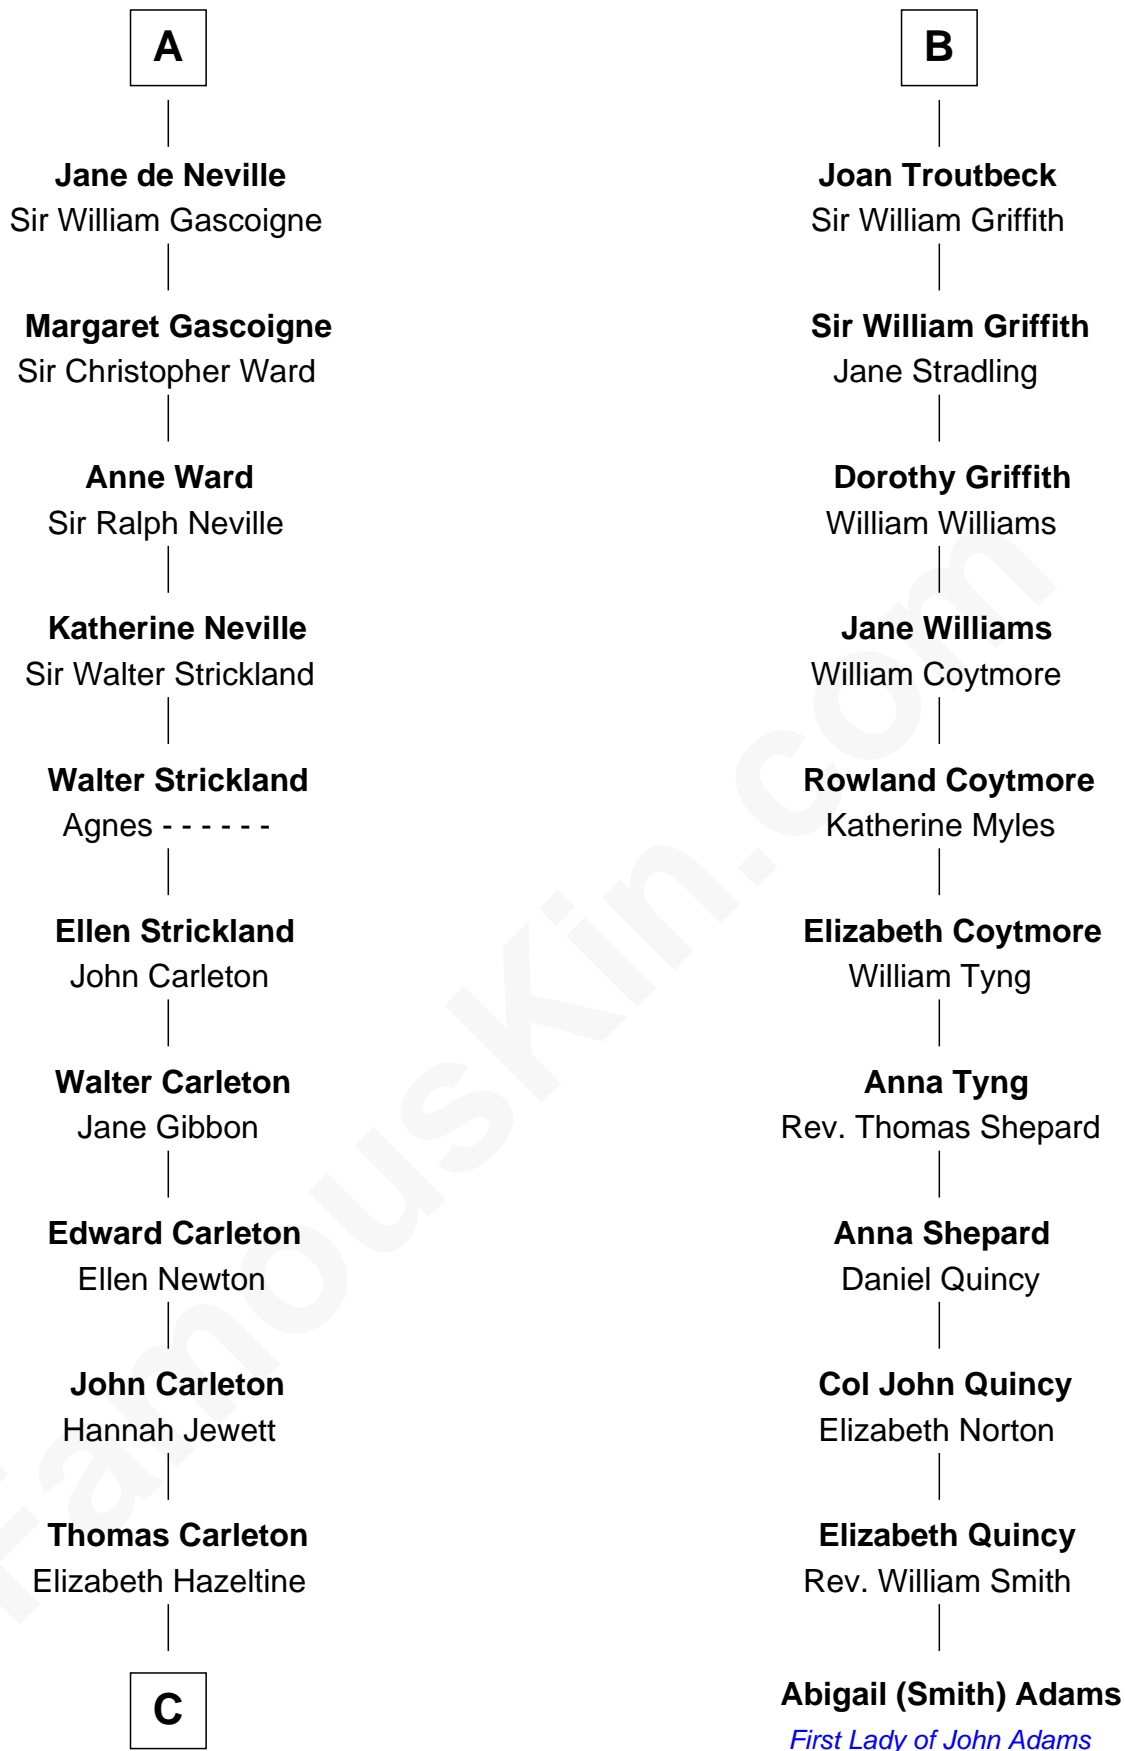

FamousKin.com

Relationship Chart of

Charles A. Pillsbury

Co-Founder of C.A. Pillsbury Co.

17th cousin 4 times removed of

Abigail (Smith) Adams

First Lady of President John Adams

Sir Humphrey de Bohun

Eleanor de Braiose

C

—
John Carleton
Hannah Platts

—
Moses Carleton
Margaret Sprake

—
Henry Carleton
Polly Greeley

—
Margaret Sprague Carleton
George Alfred Pillsbury

—
Charles A. Pillsbury
Co-Founder of C.A. Pillsbury Co.