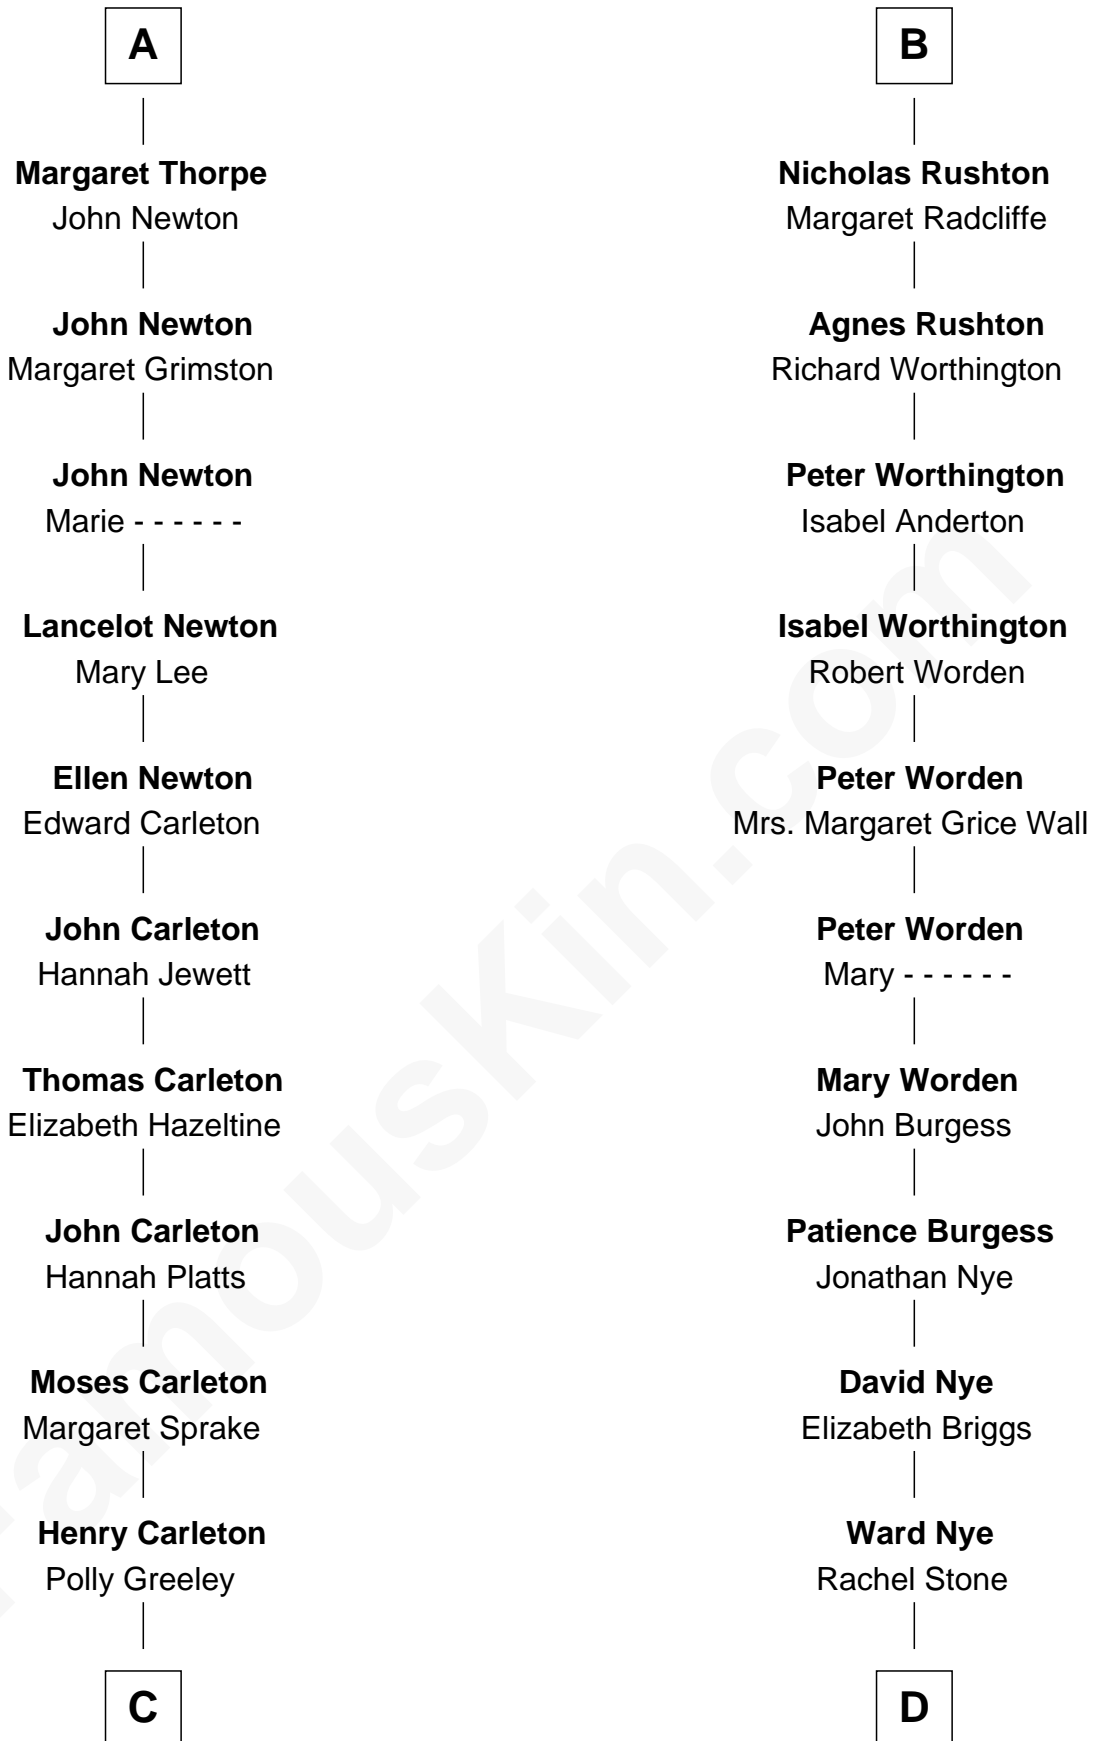

FamousKin.com Relationship Chart of

Charles A. Pillsbury

Co-Founder of C.A. Pillsbury Co.

18th cousin 3 times removed of

Bill Nye

TV's The Science Guy

C

Margaret Sprague Carleton

George Alfred Pillsbury

Charles A. Pillsbury

Co-Founder of C.A. Pillsbury Co.

D

Jonas Ward Nye

Polly Blodgett

Luther Blodgett Nye

Helen Sophia Puffer

Luther Bertram Nye

Minnie Wheatley Farr

Edwin Darby Nye

Dr. Jacqueline Blanche Jenkins

Bill Nye

TV's The Science Guy

FamousKin.com