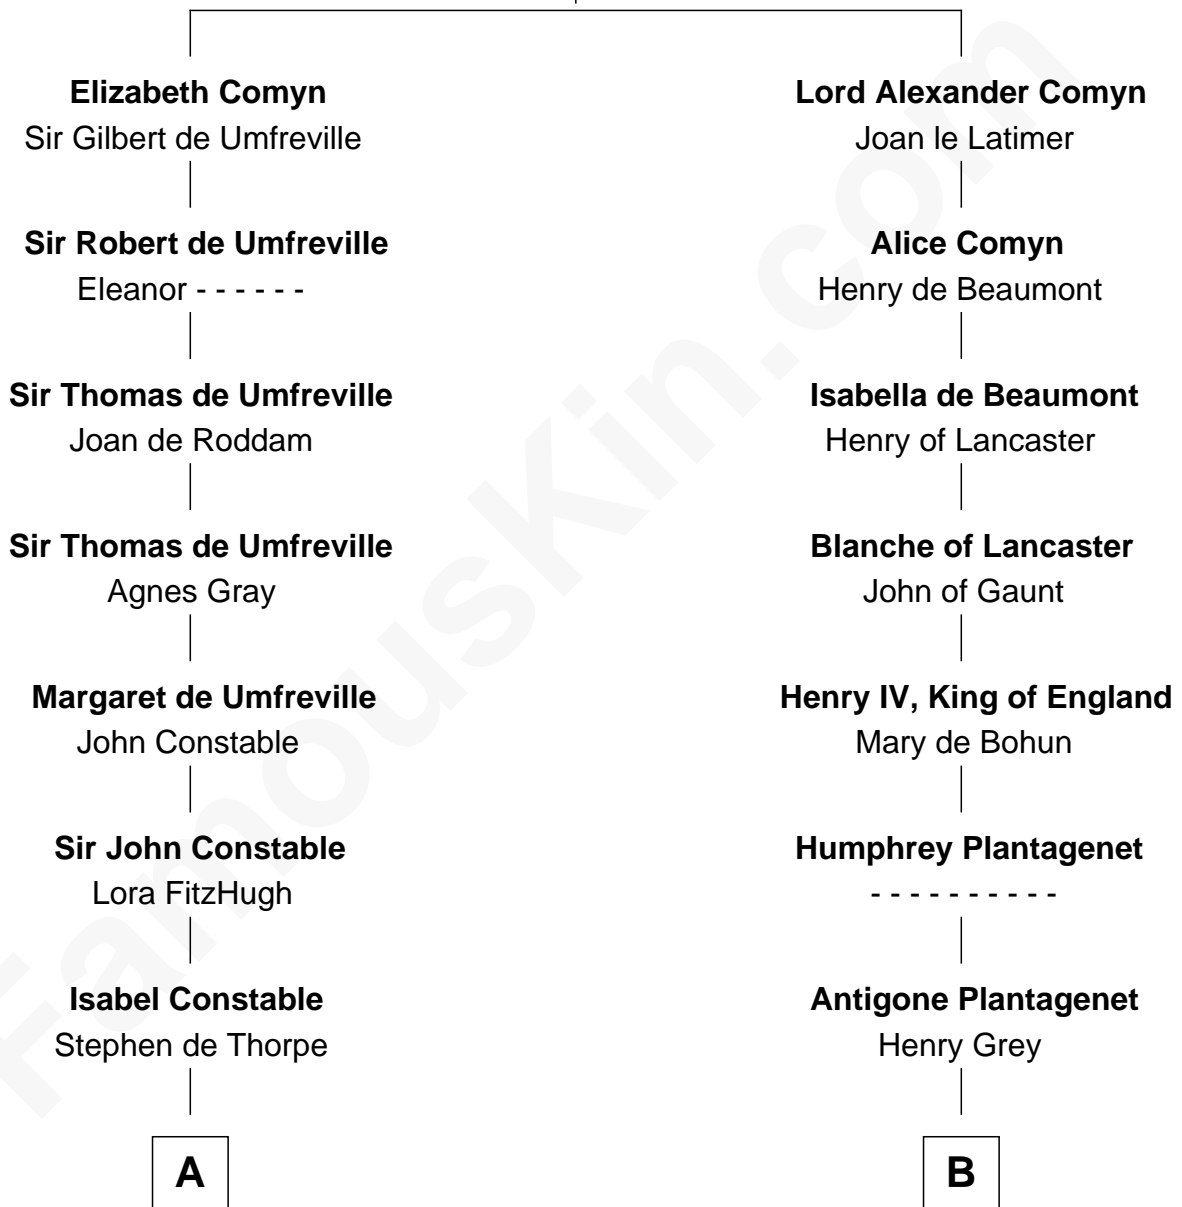

# FamousKin.com Relationship Chart of

**Charles A. Pillsbury**

*Co-Founder of C.A. Pillsbury Co.*

**18th cousin 3 times removed of**

**Orson Welles**

*Radio, Stage, and Movie Actor*

**Alexander Comyn**

Elisabeth de Quincy

**C**

**Margaret Sprague Carleton**

George Alfred Pillsbury

**Charles A. Pillsbury**

*Co-Founder of C.A. Pillsbury Co.*

**D**

**William Hill Wells**

Elizabeth Dagworthy