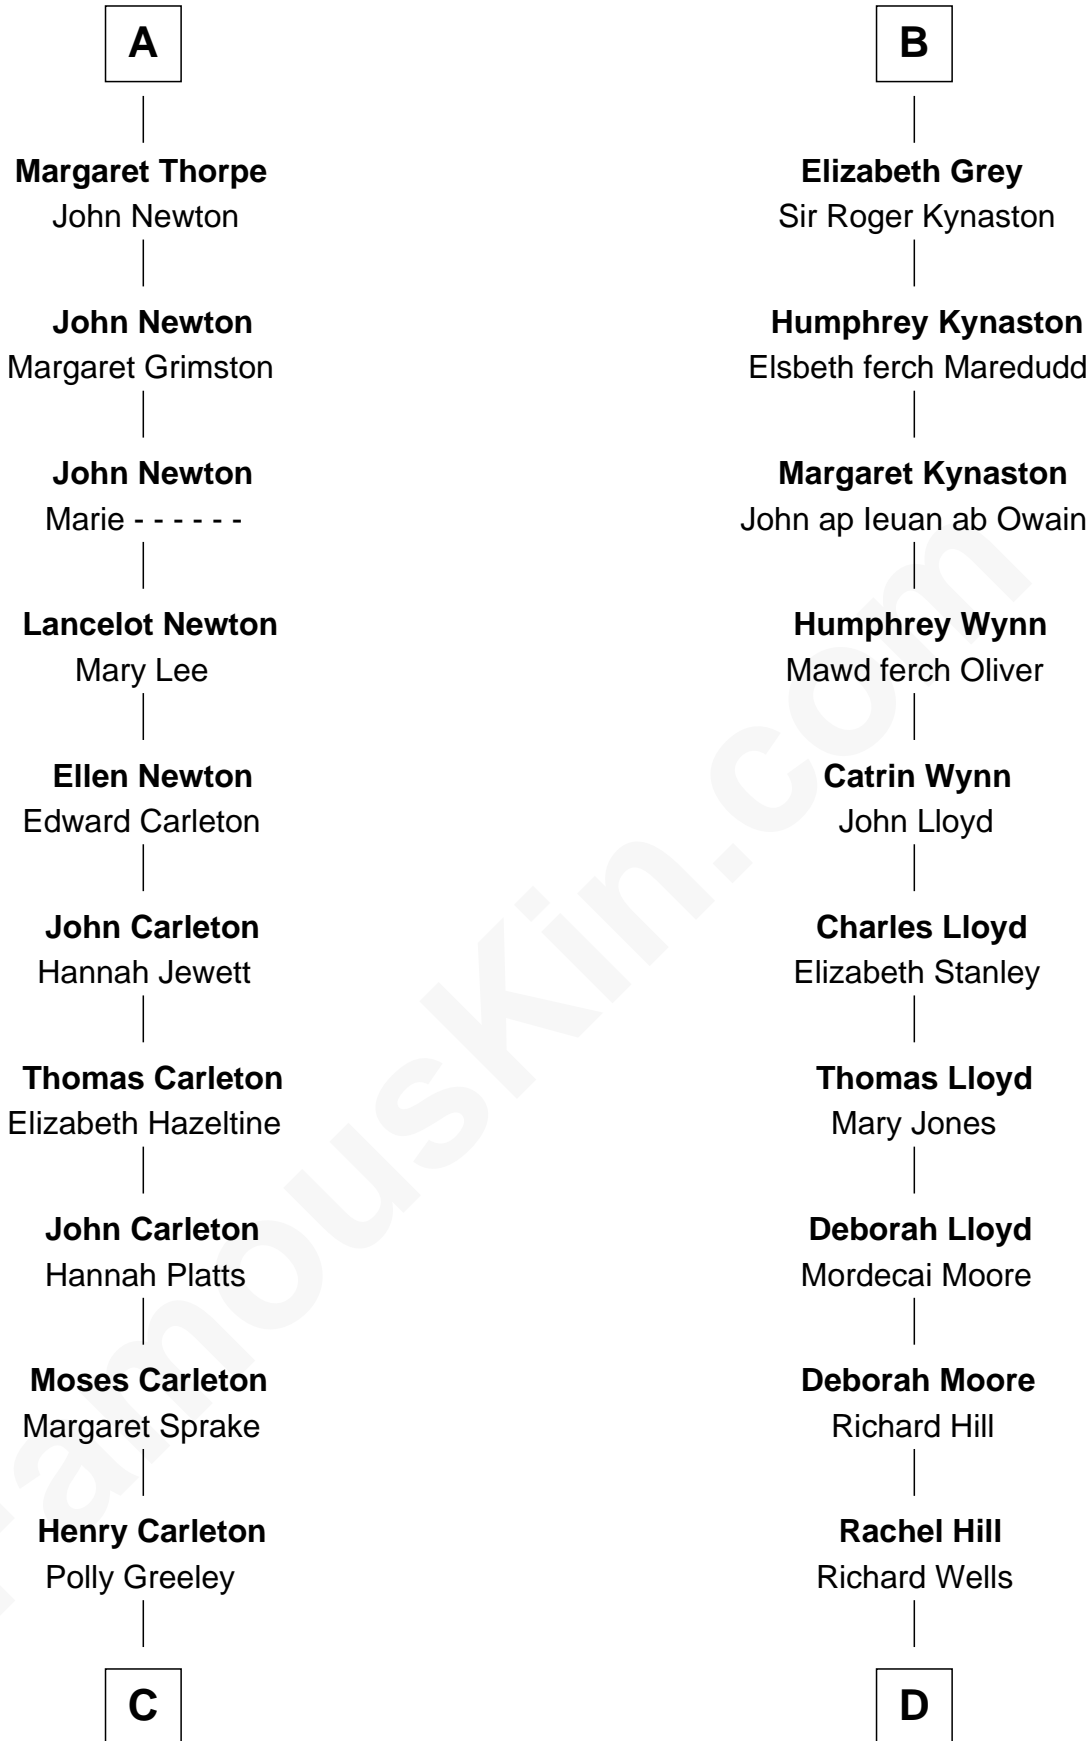

# FamousKin.com Relationship Chart of

**Charles A. Pillsbury**

*Co-Founder of C.A. Pillsbury Co.*

**18th cousin 3 times removed of**

**Orson Welles**

*Radio, Stage, and Movie Actor*

**Alexander Comyn**

Elisabeth de Quincy

**C**

**Margaret Sprague Carleton**

George Alfred Pillsbury

**Charles A. Pillsbury**

*Co-Founder of C.A. Pillsbury Co.*

**D**

**William Hill Wells**

Elizabeth Dagworthy