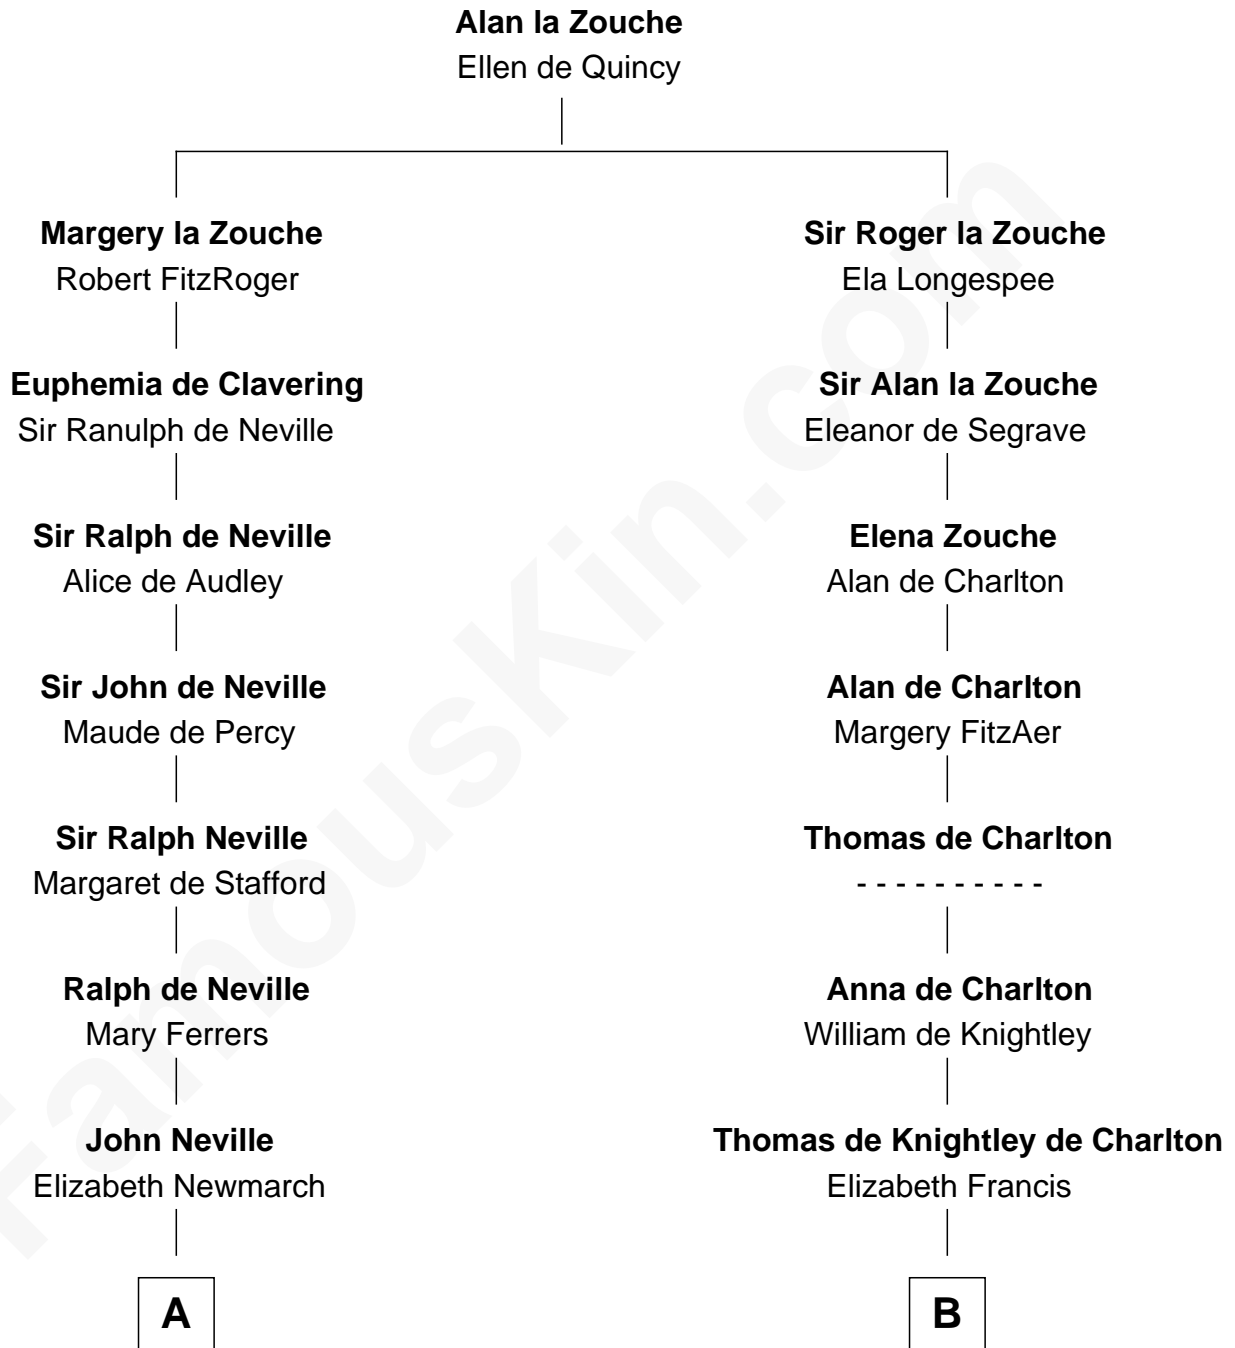

FamousKin.com Relationship Chart of

Charles A. Pillsbury

Co-Founder of C.A. Pillsbury Co.

17th cousin 4 times removed of

John Hancock

Signer of the Declaration of Independence

C

—
John Carleton
Hannah Platts

—
Moses Carleton
Margaret Sprake

—
Henry Carleton
Polly Greeley

—
Margaret Sprague Carleton
George Alfred Pillsbury

—
Charles A. Pillsbury
Co-Founder of C.A. Pillsbury Co.

FamousKin.com