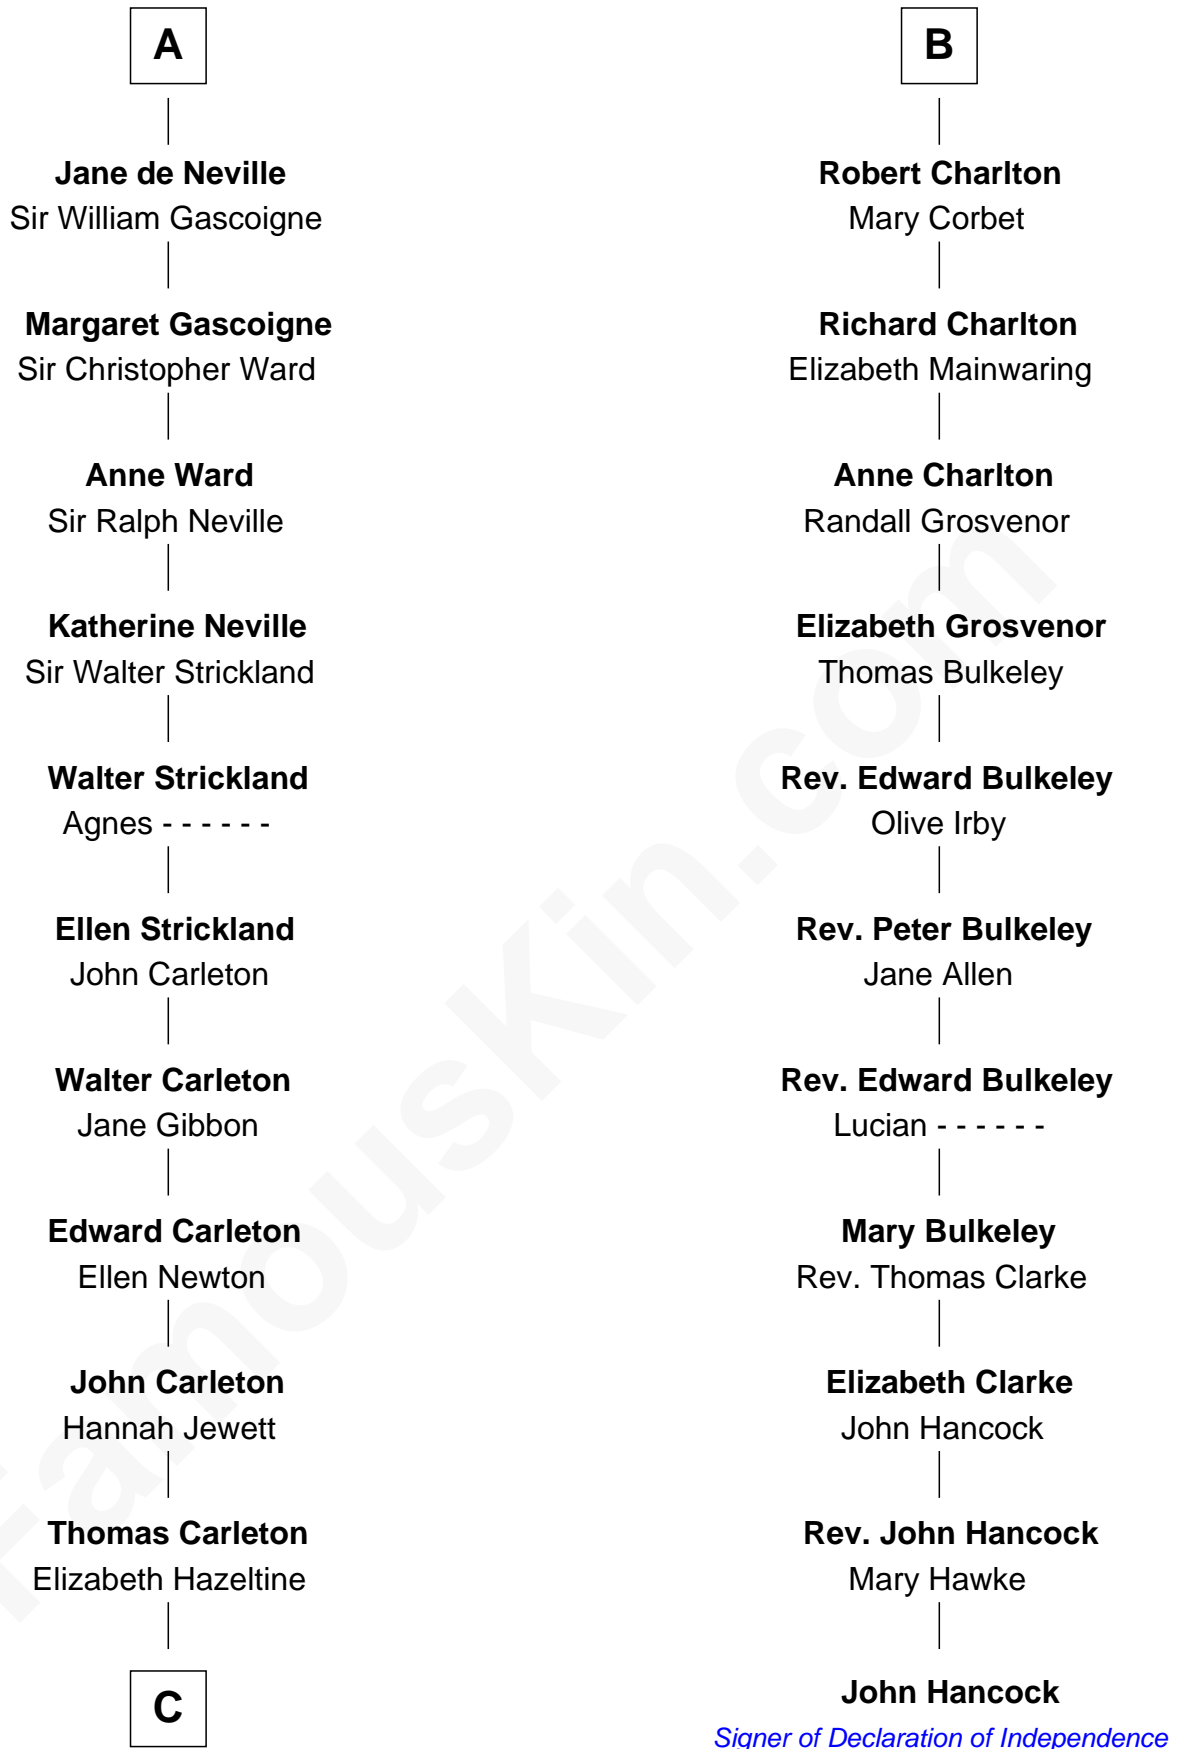

FamousKin.com Relationship Chart of

Charles A. Pillsbury

Co-Founder of C.A. Pillsbury Co.

17th cousin 4 times removed of

John Hancock

Signer of the Declaration of Independence

C

—
John Carleton
Hannah Platts

—
Moses Carleton
Margaret Sprake

—
Henry Carleton
Polly Greeley

—
Margaret Sprague Carleton
George Alfred Pillsbury

—
Charles A. Pillsbury
Co-Founder of C.A. Pillsbury Co.

FamousKin.com