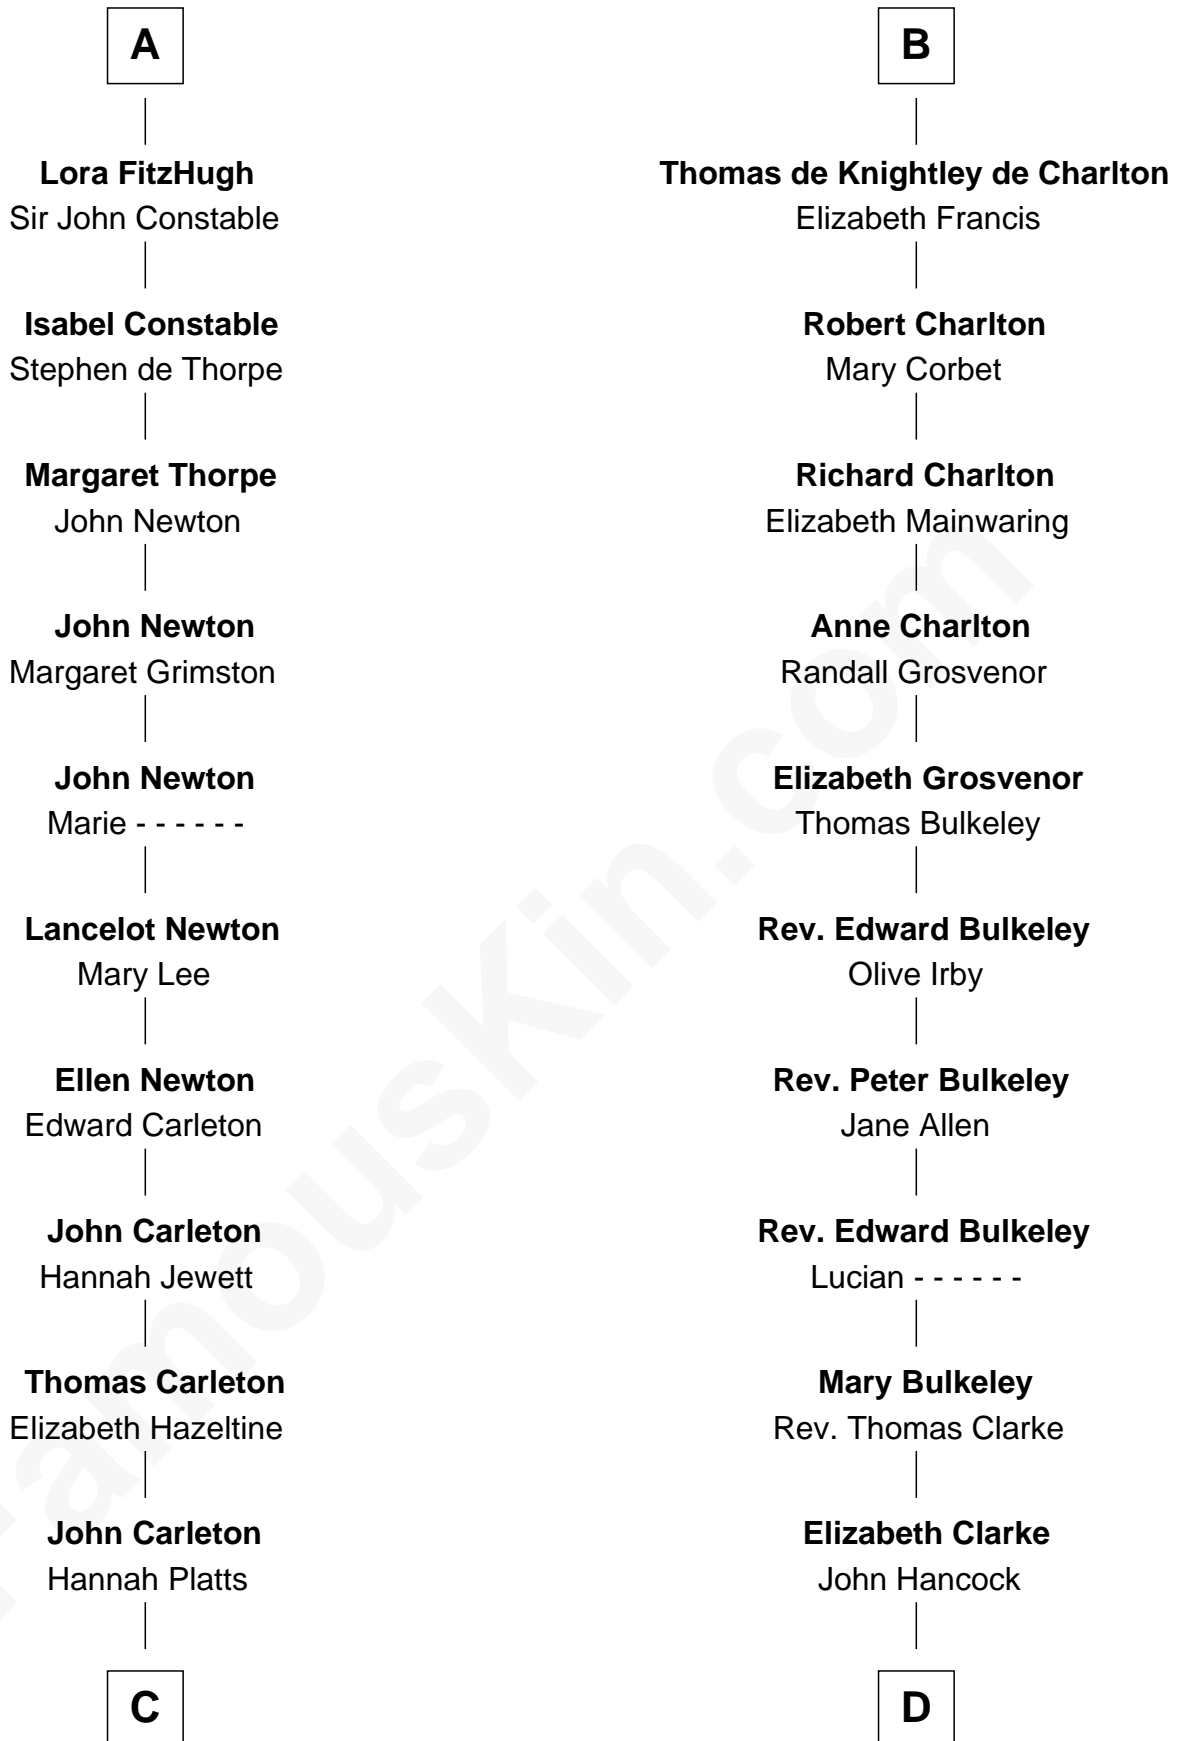

## Relationship Chart of

**Charles A. Pillsbury**

*Co-Founder of C.A. Pillsbury Co.*

18th cousin 2 times removed of

**John Hancock**

*Signer of the Declaration of Independence*

**Sir William Longespee**

Ela of Salisbury

**C**

**Moses Carleton**  
Margaret Sprake

**Henry Carleton**  
Polly Greeley

**Margaret Sprague Carleton**  
George Alfred Pillsbury

**Charles A. Pillsbury**  
*Co-Founder of C.A. Pillsbury Co.*

**D**

**Rev. John Hancock**  
Mary Hawke