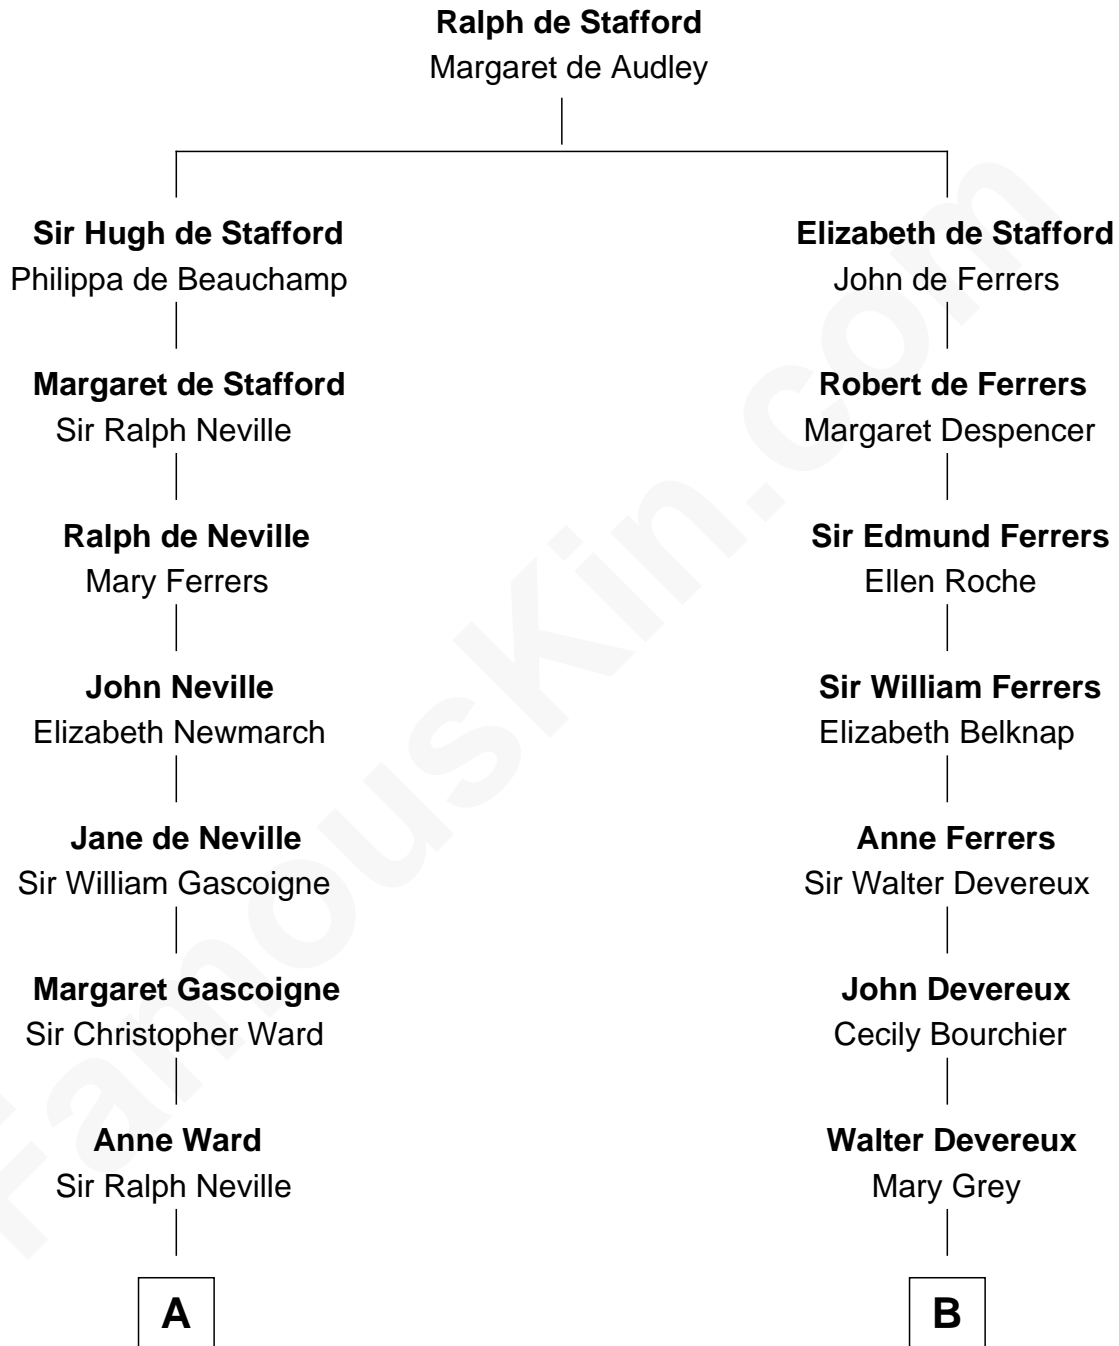

## Relationship Chart of

**Charles A. Pillsbury**

*Co-Founder of C.A. Pillsbury Co.*

17th cousin 1 time removed of

**Charles Darwin**

*Theory of Evolution*

C

—  
**Margaret Sprague Carleton**