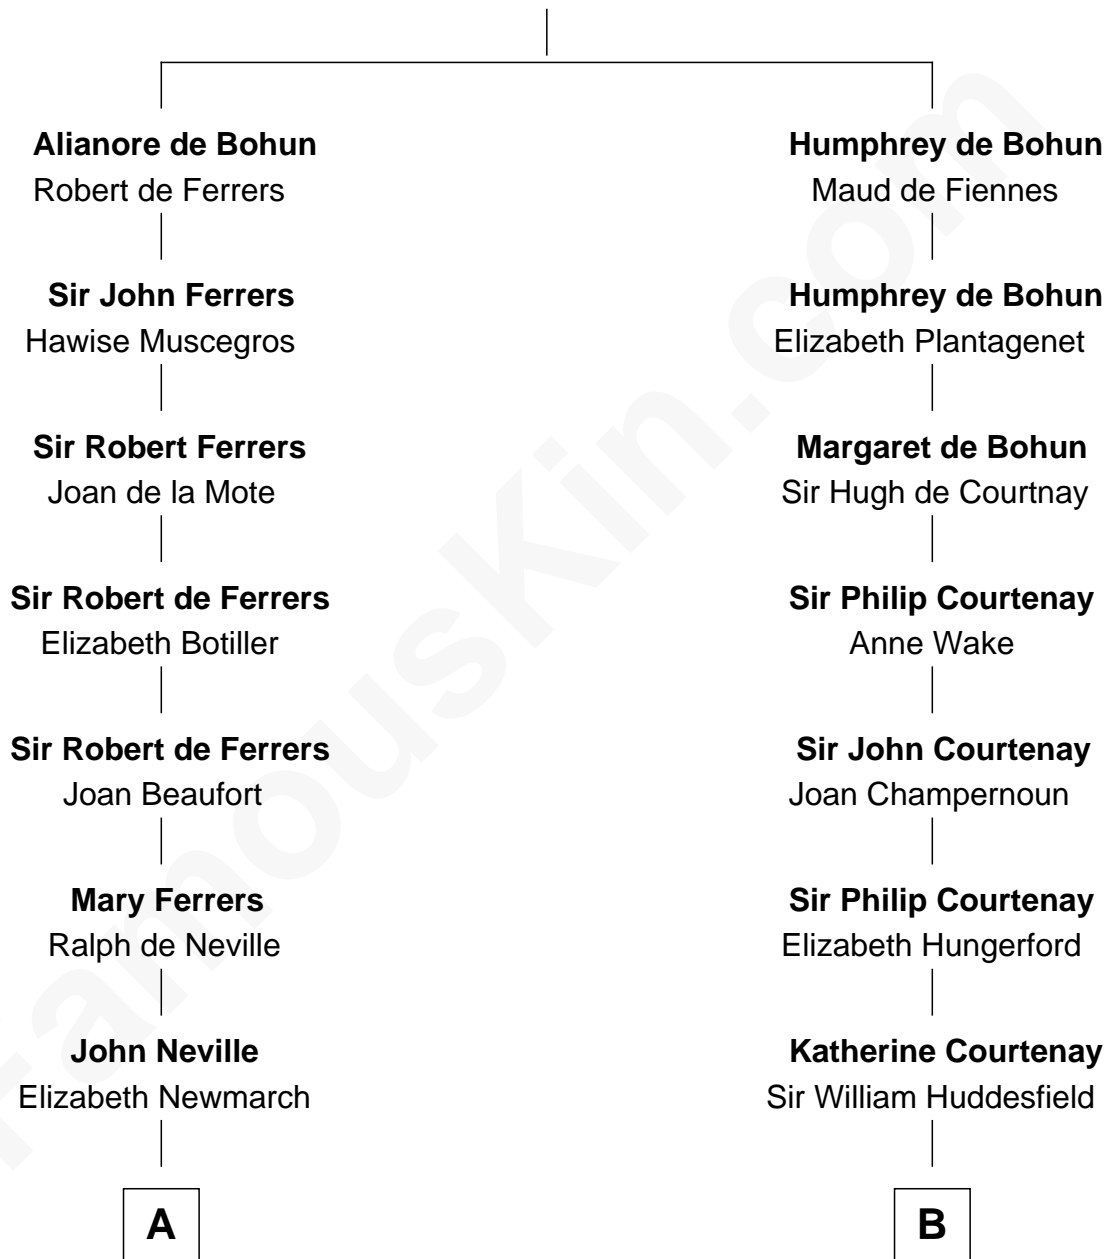

FamousKin.com

Relationship Chart of

Charles A. Pillsbury

Co-Founder of C.A. Pillsbury Co.

17th cousin 4 times removed of

Charles Darwin

Theory of Evolution

Sir Humphrey de Bohun

Eleanor de Braiose

C

—
John Carleton
Hannah Platts

—
Moses Carleton
Margaret Sprake

—
Henry Carleton
Polly Greeley

—
Margaret Sprague Carleton
George Alfred Pillsbury

—
Charles A. Pillsbury
Co-Founder of C.A. Pillsbury Co.