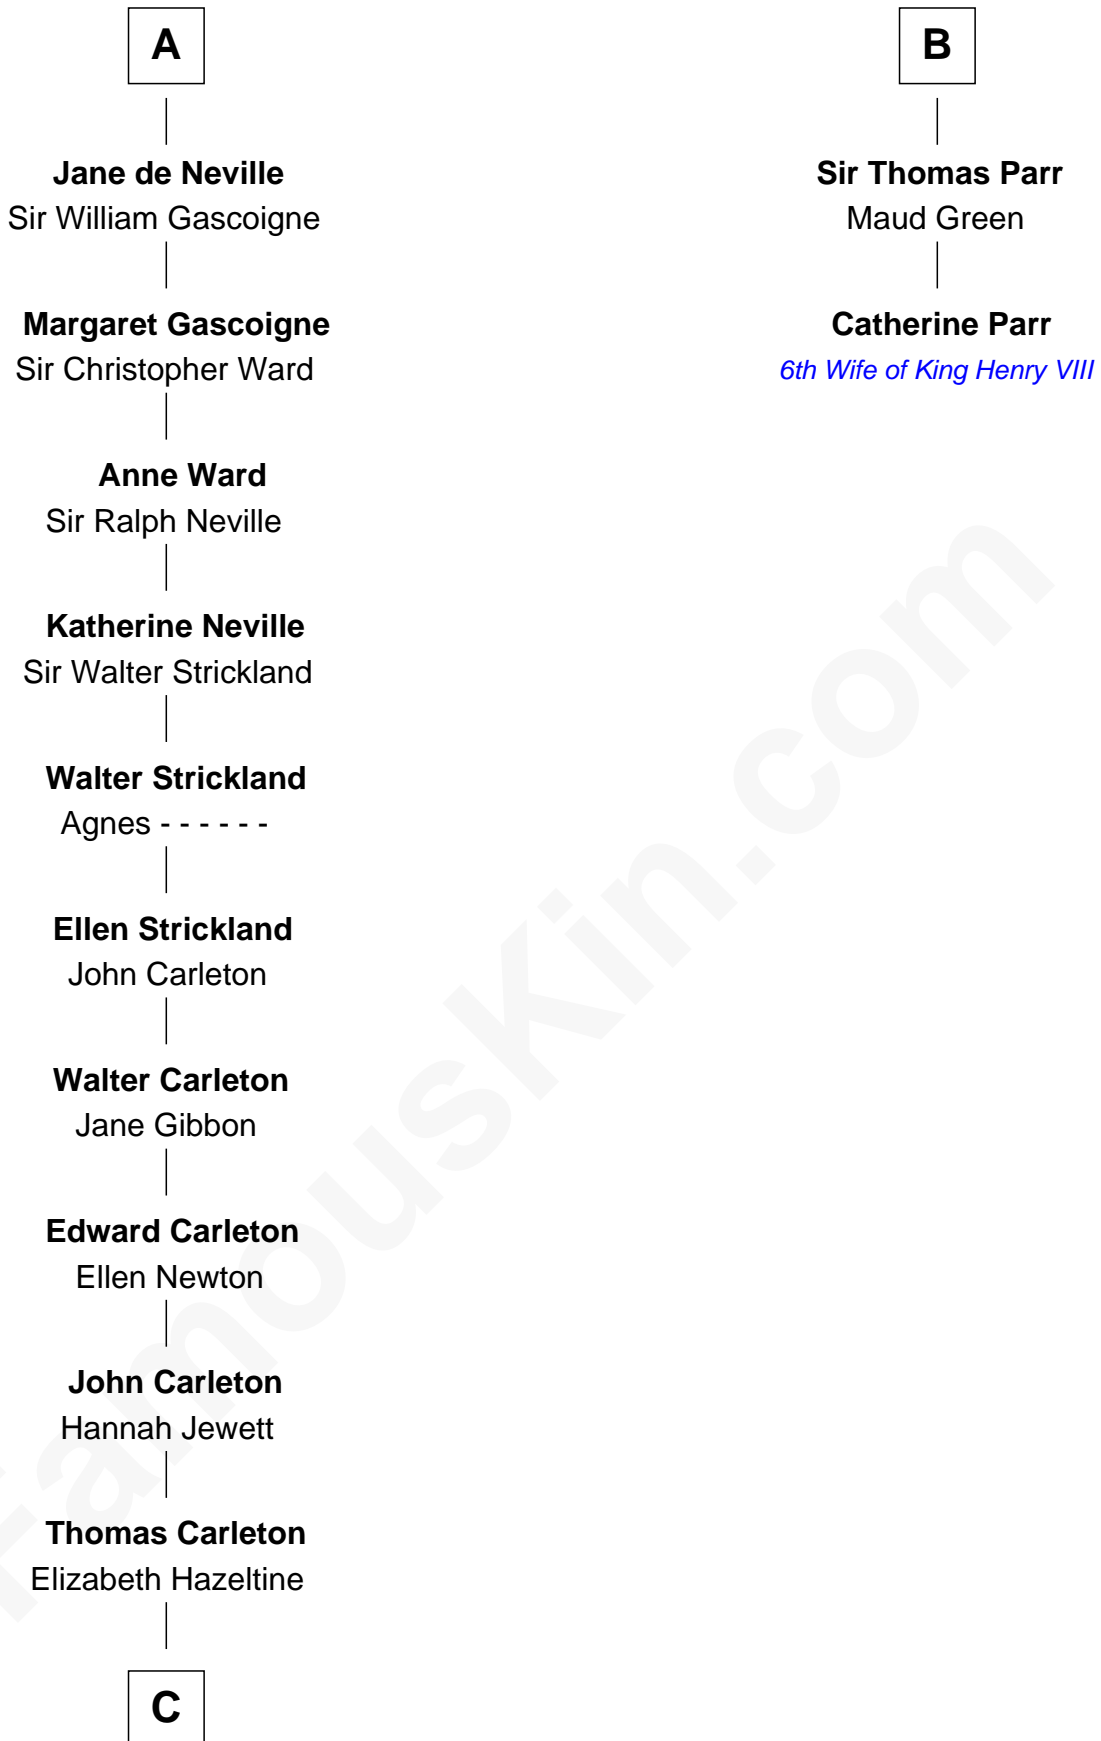

## Relationship Chart of

**Charles A. Pillsbury**

*Co-Founder of C.A. Pillsbury Co.*

8th cousin 13 times removed of

**Catherine Parr**

*6th Wife of King Henry VIII*

**Sir Humphrey de Bohun**

Eleanor de Braiose