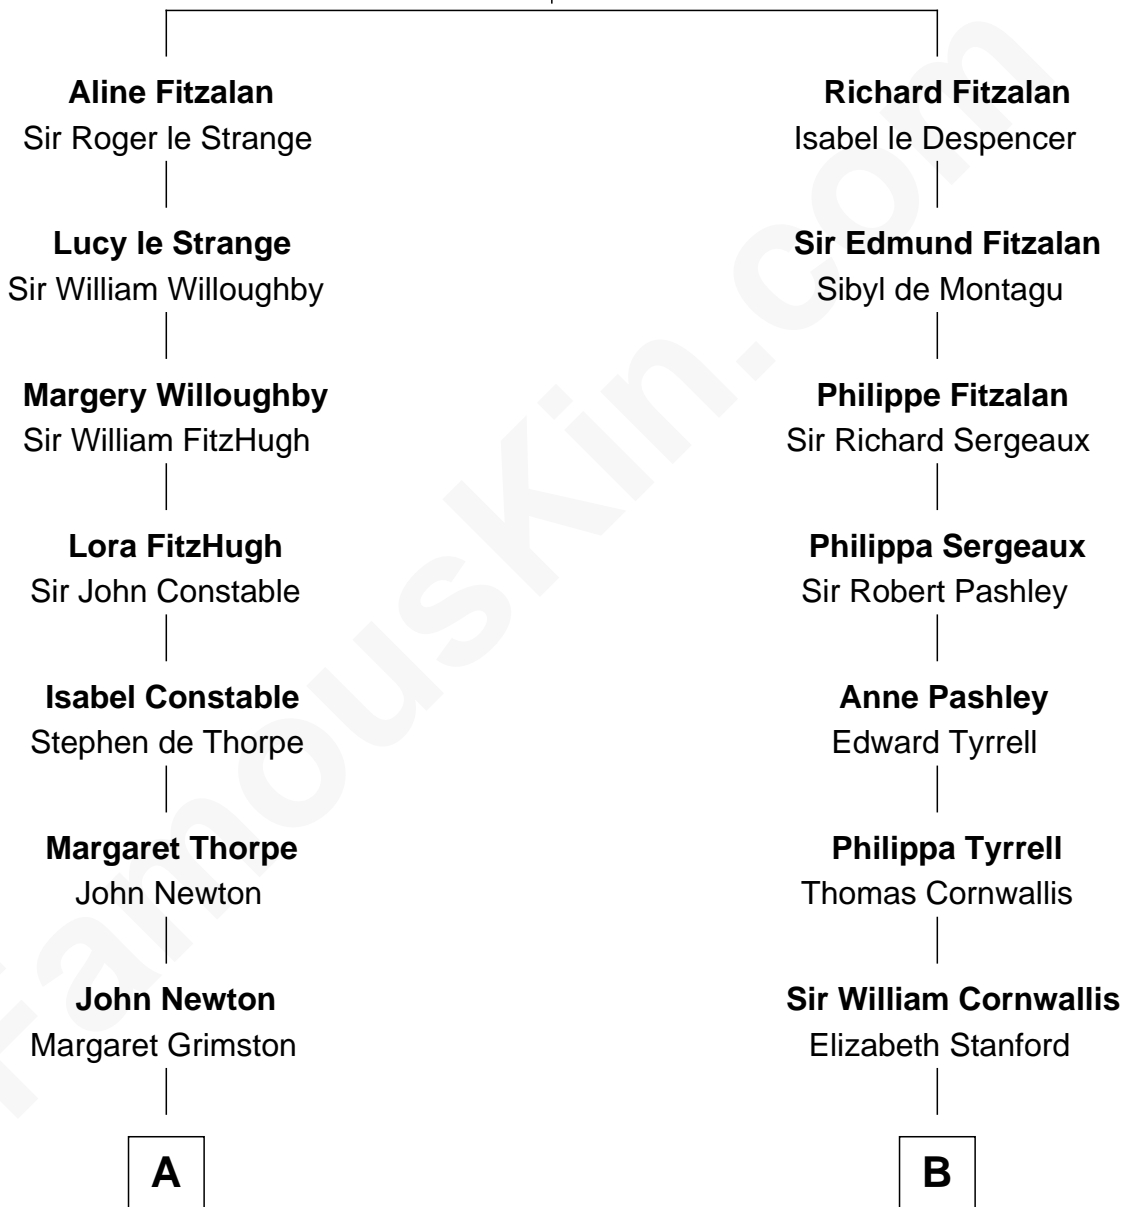

FamousKin.com

Relationship Chart of

Charles A. Pillsbury

Co-Founder of C.A. Pillsbury Co.

16th cousin 2 times removed of

General James Longstreet
Confederate Army - U.S. Civil War

Edmund Fitzalan
 Alice de Warenne

C

James Longstreet

Mary Anna Dent

General James Longstreet

Confederate Army - U.S. Civil War

FamousKin.com